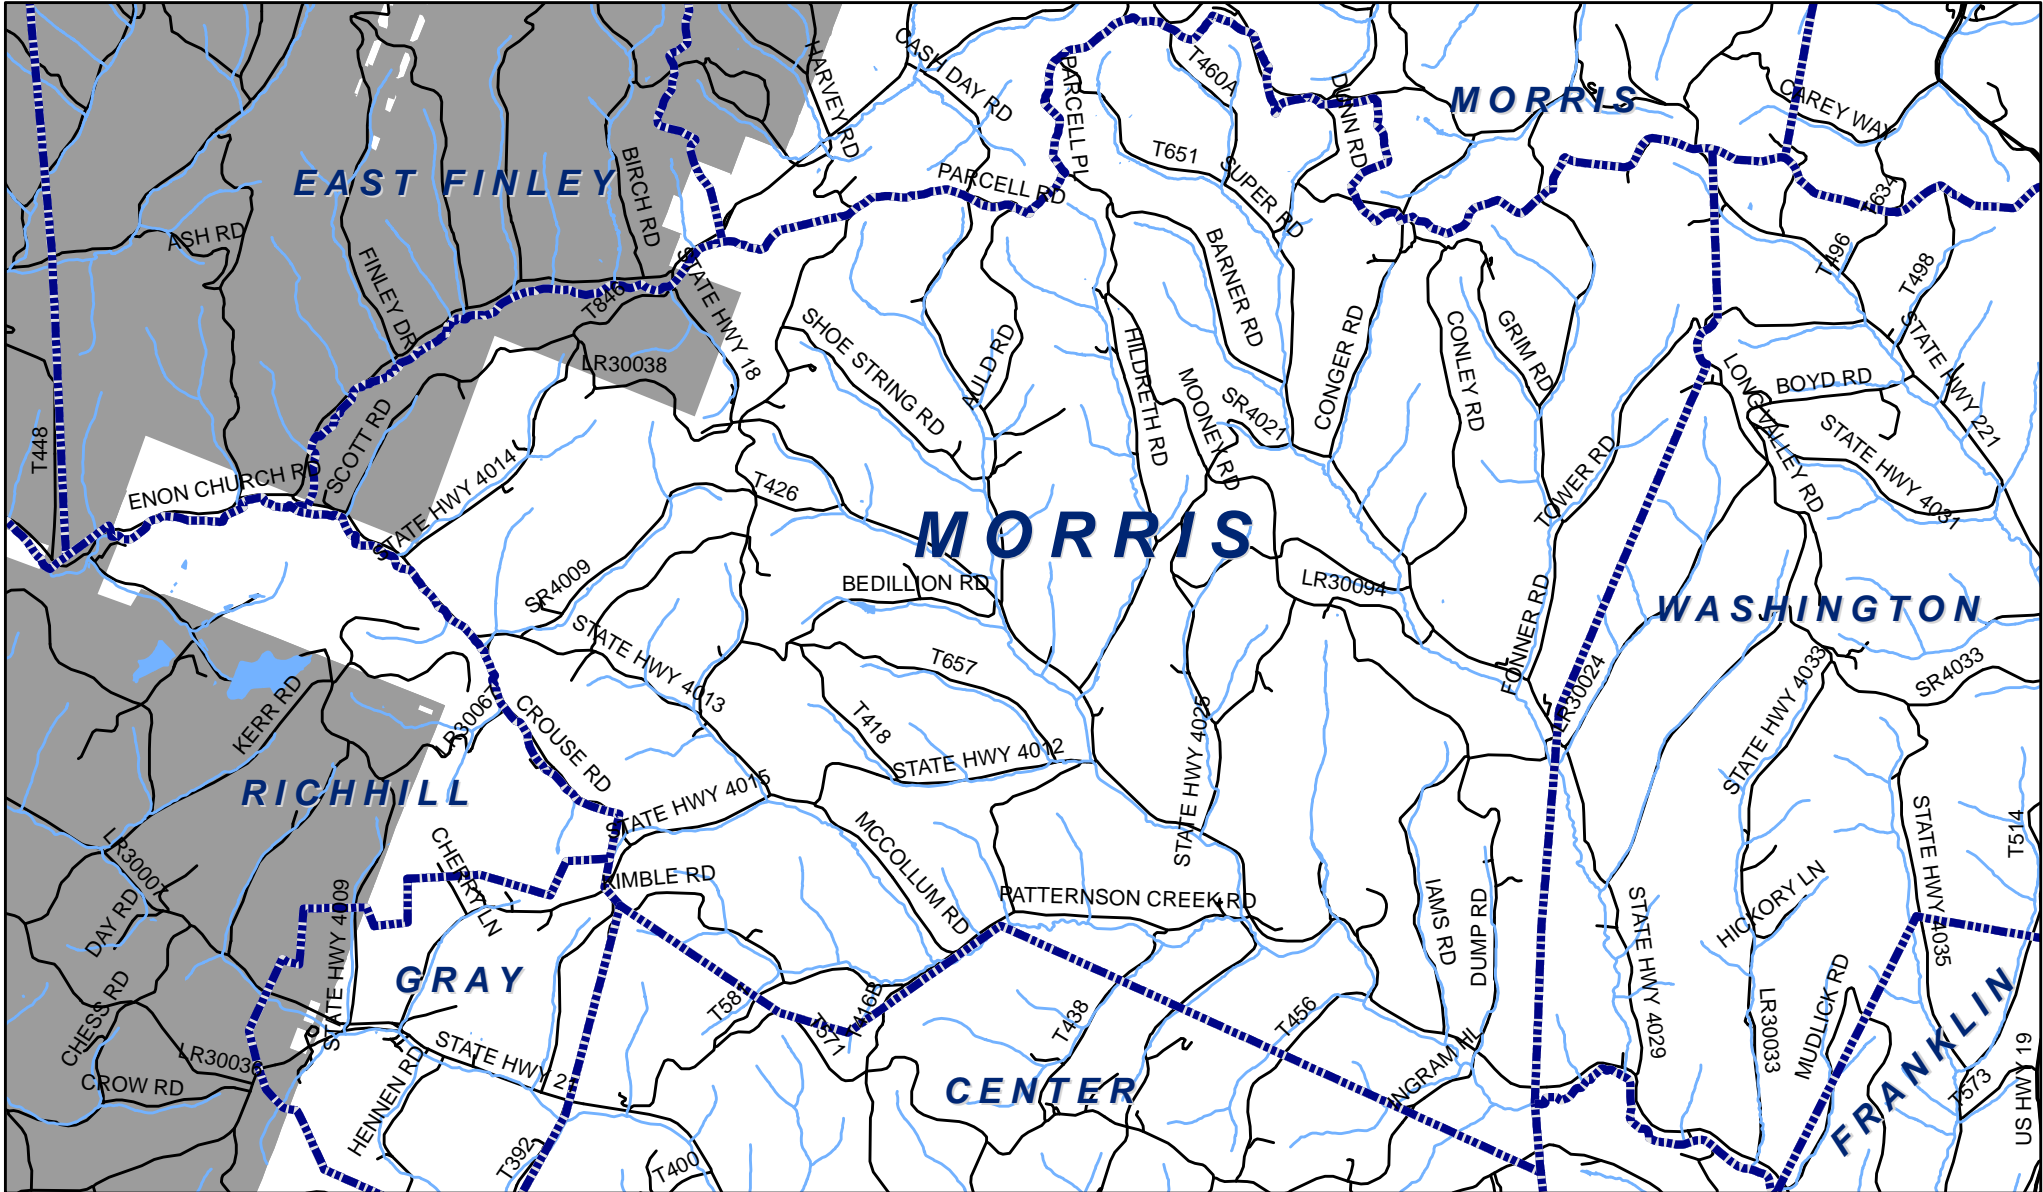

# Morris Township, Greene County

## Legend

-  Municipality Boundary
-  Undermined Area

This map was prepared using information considered to be the best historical data available.

The Department cannot verify the accuracy or completeness of this information.