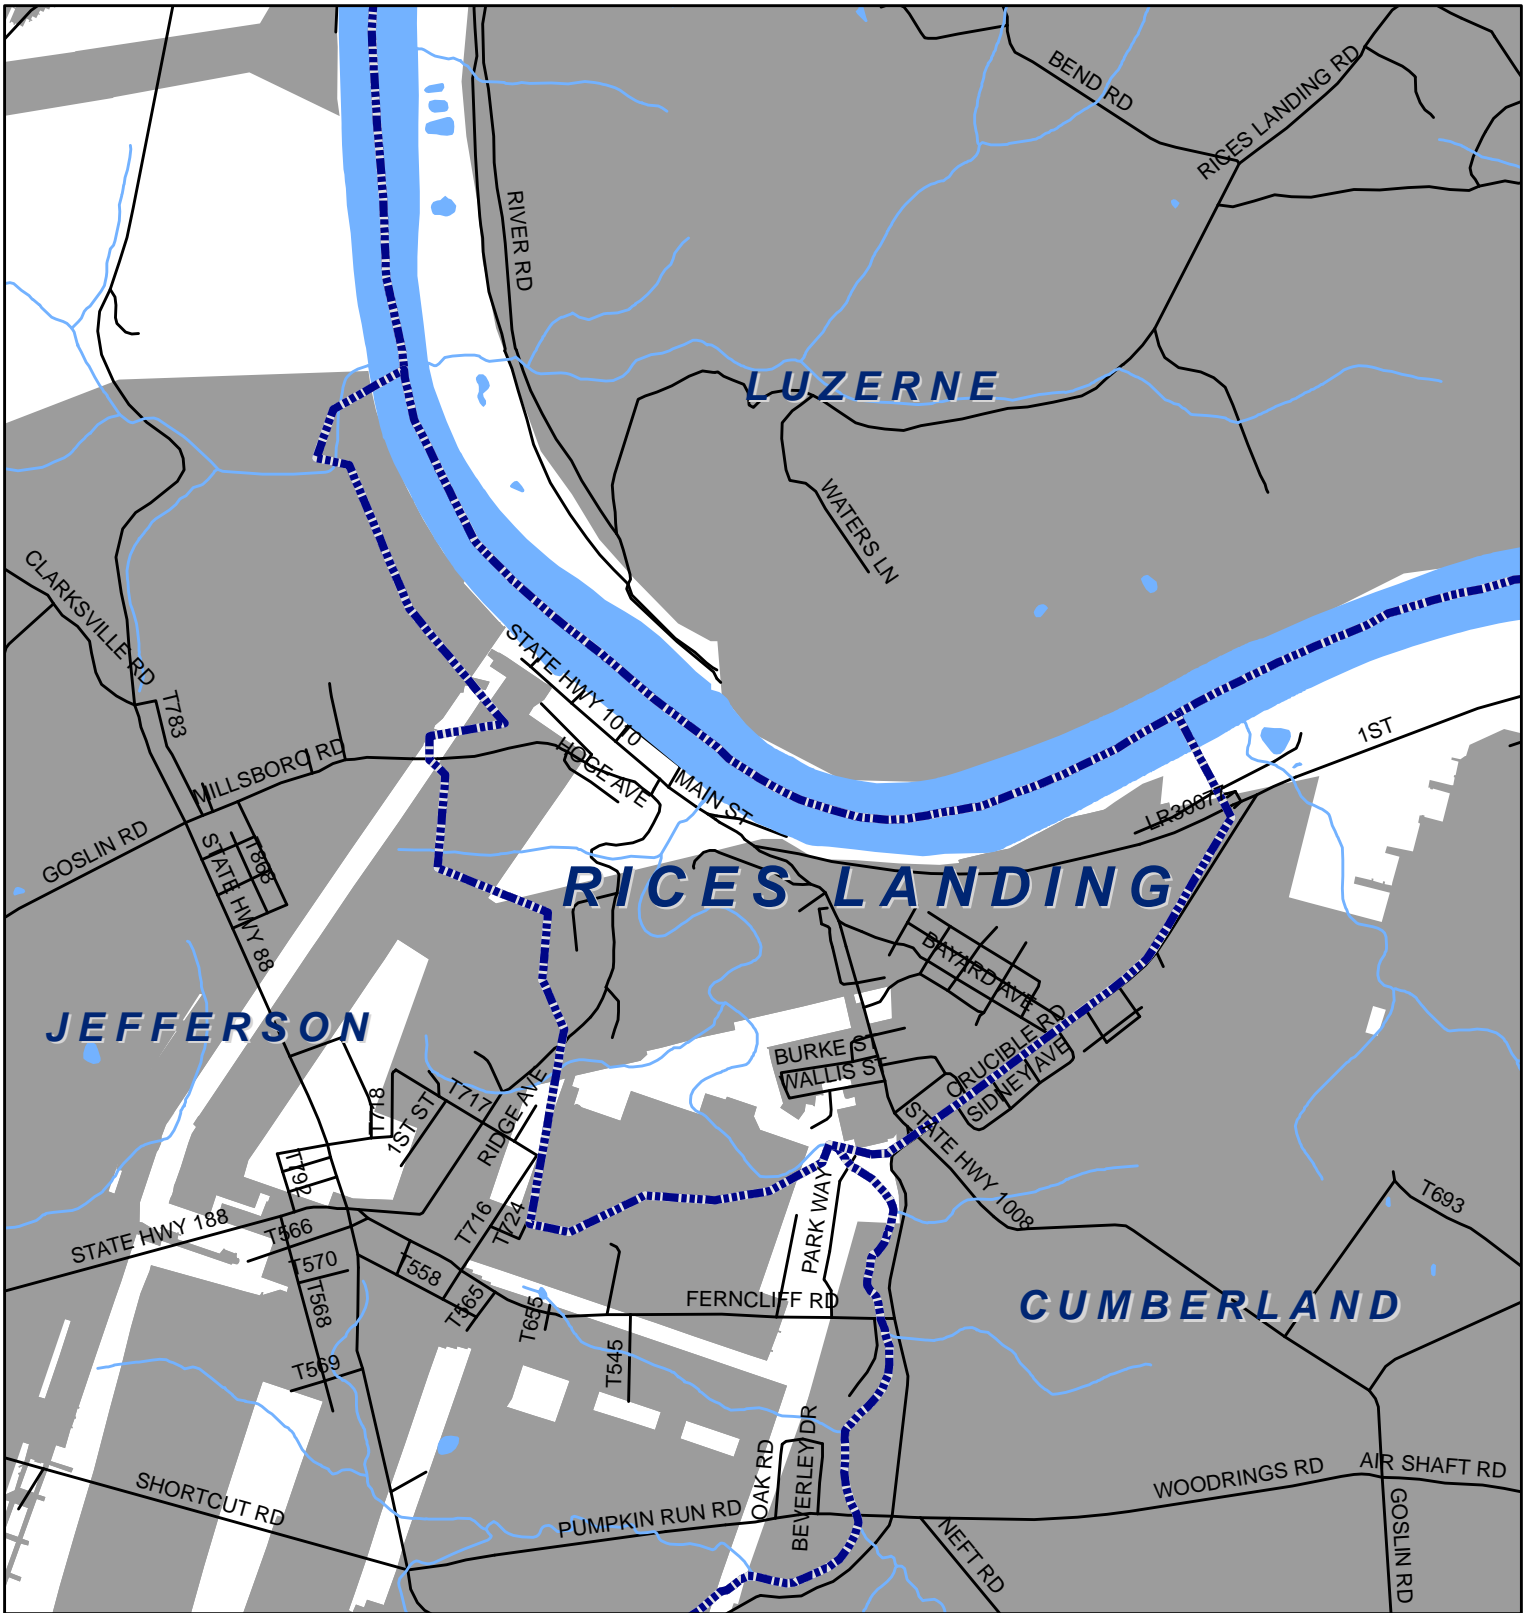

Rices Landing Boro, Greene County

Legend

-  Municipality Boundary
-  Undermined Area

This map was prepared using information considered to be the best historical data available.

The Department cannot verify the accuracy or completeness of this information.