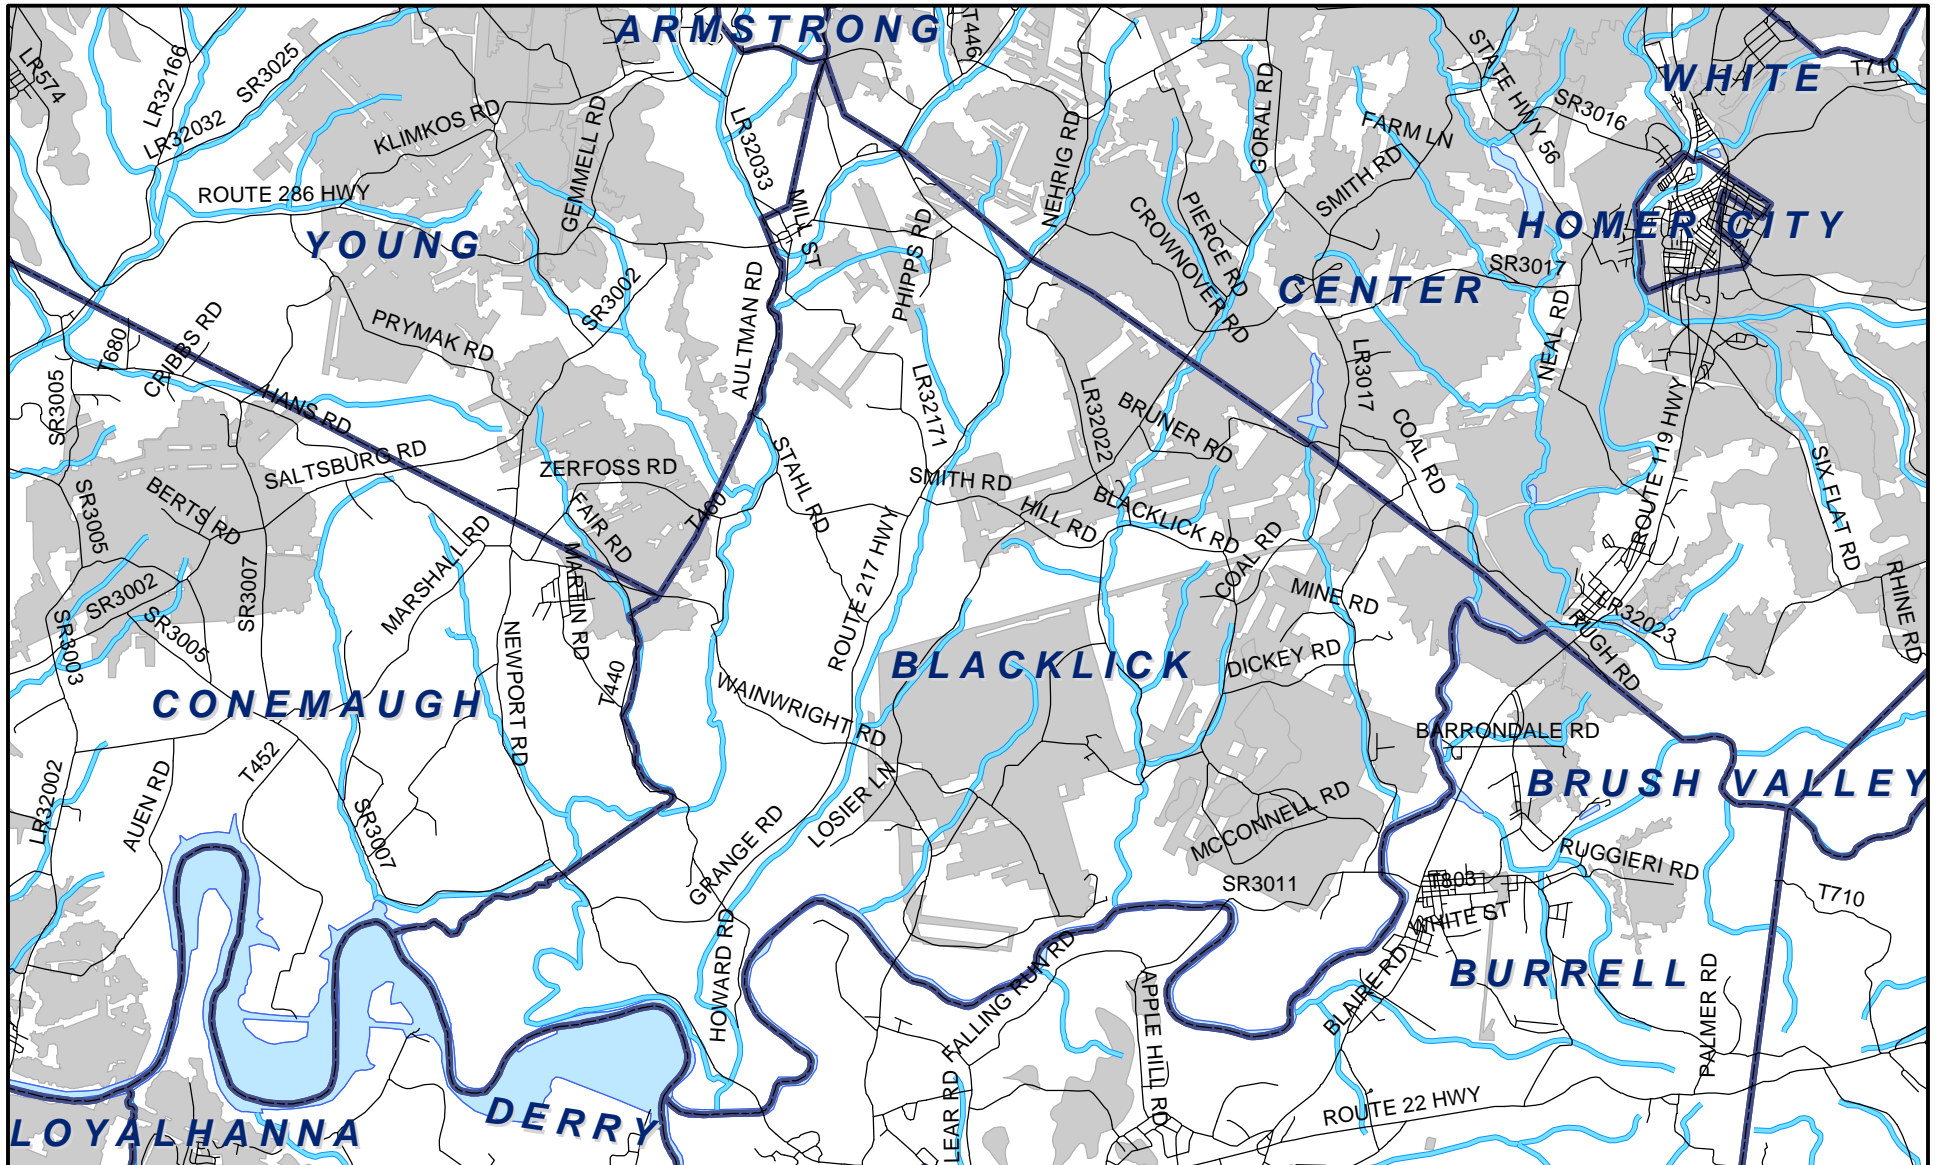

Blacklick Twp, Indiana County

Legend

-  Municipality Boundary
-  Undermined Area

This map was prepared using information considered to be the best historical data available.

The Department cannot verify the accuracy or completeness of this information.