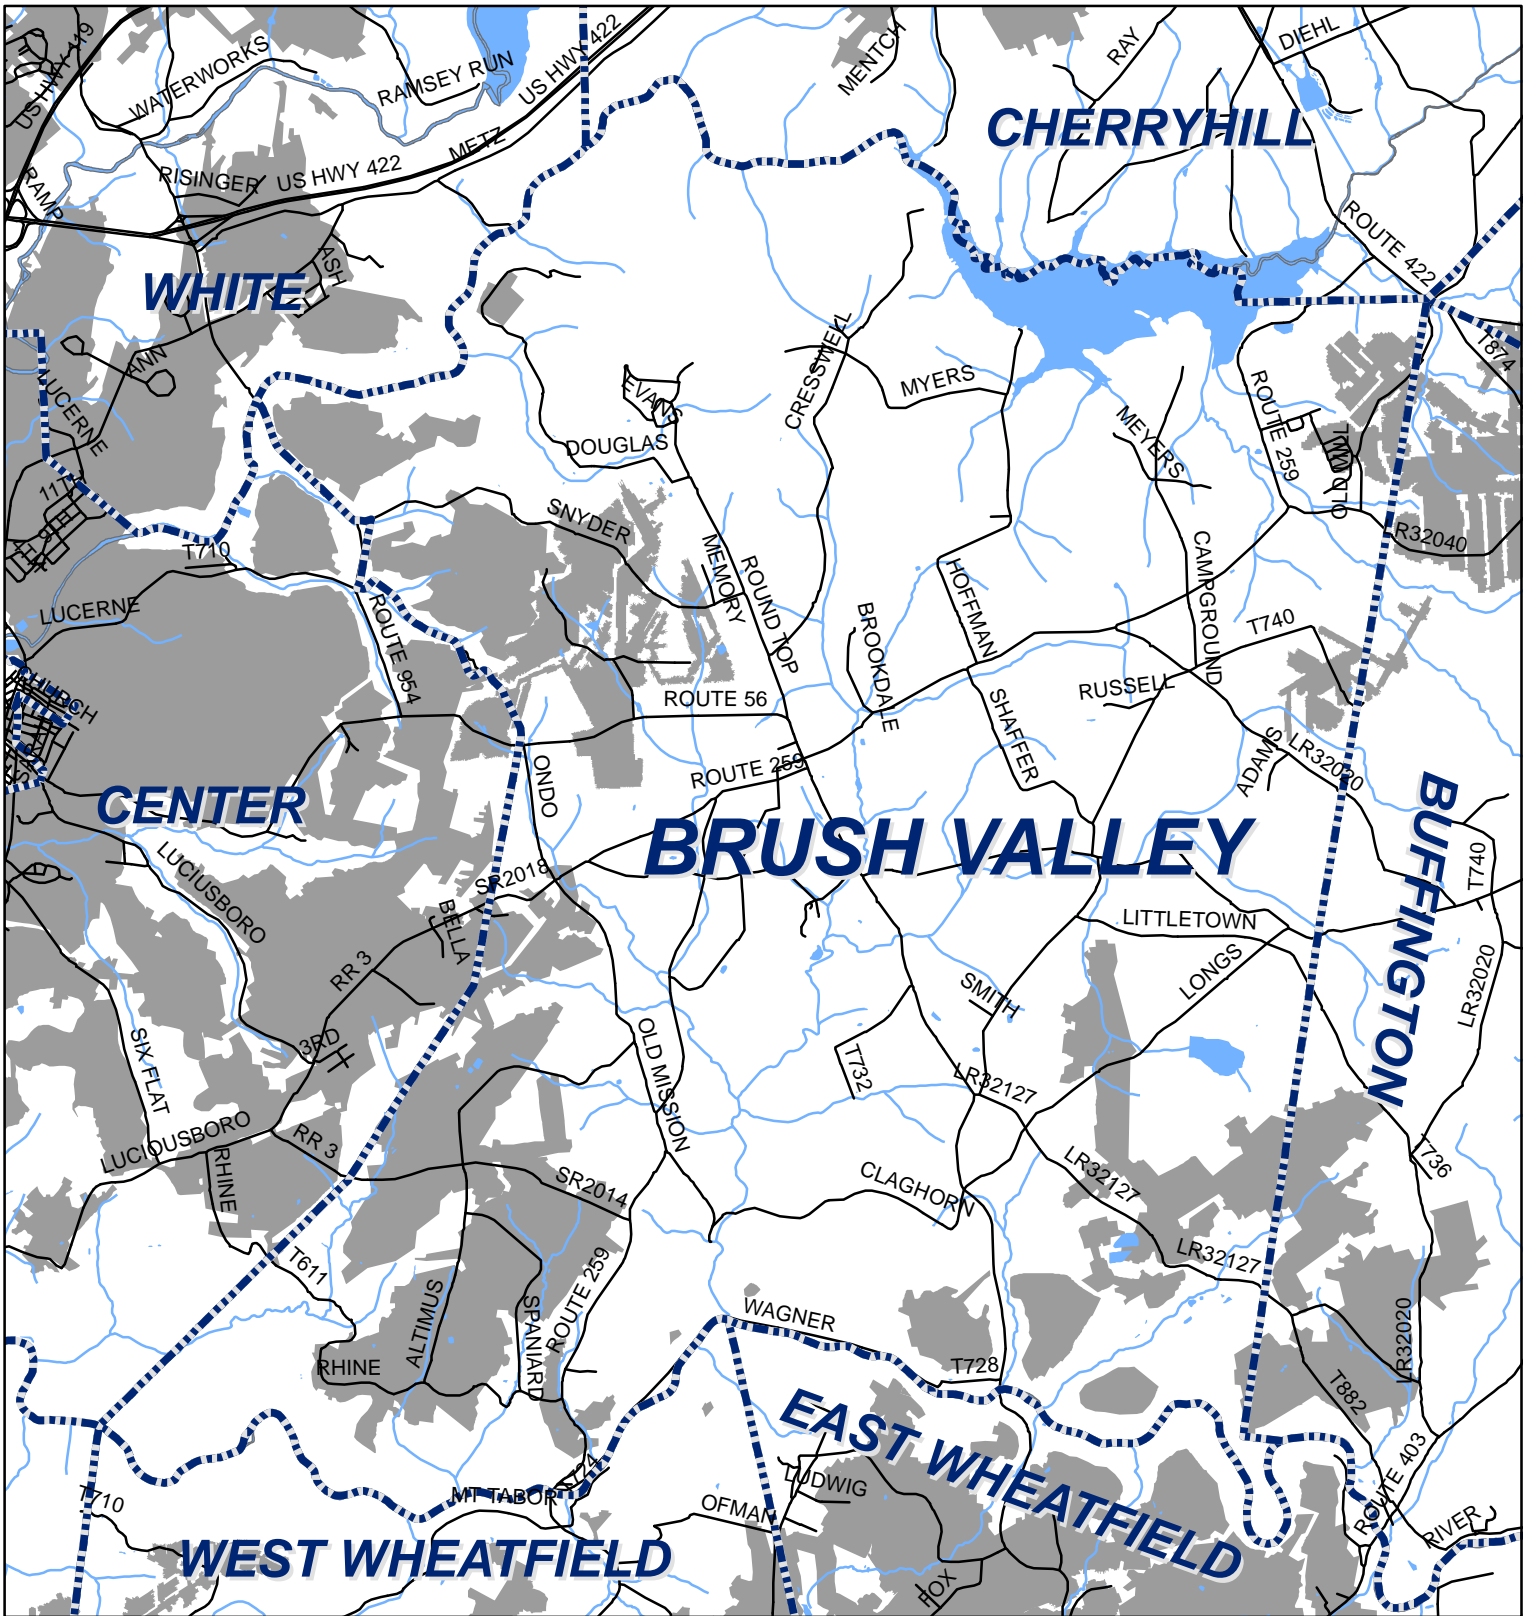

Brush Valley Township, Indiana County

Legend

-  Municipality Boundary
-  Undermined Area

This map was prepared using information considered to be the best historical data available.

The Department cannot verify the accuracy or completeness of this information.