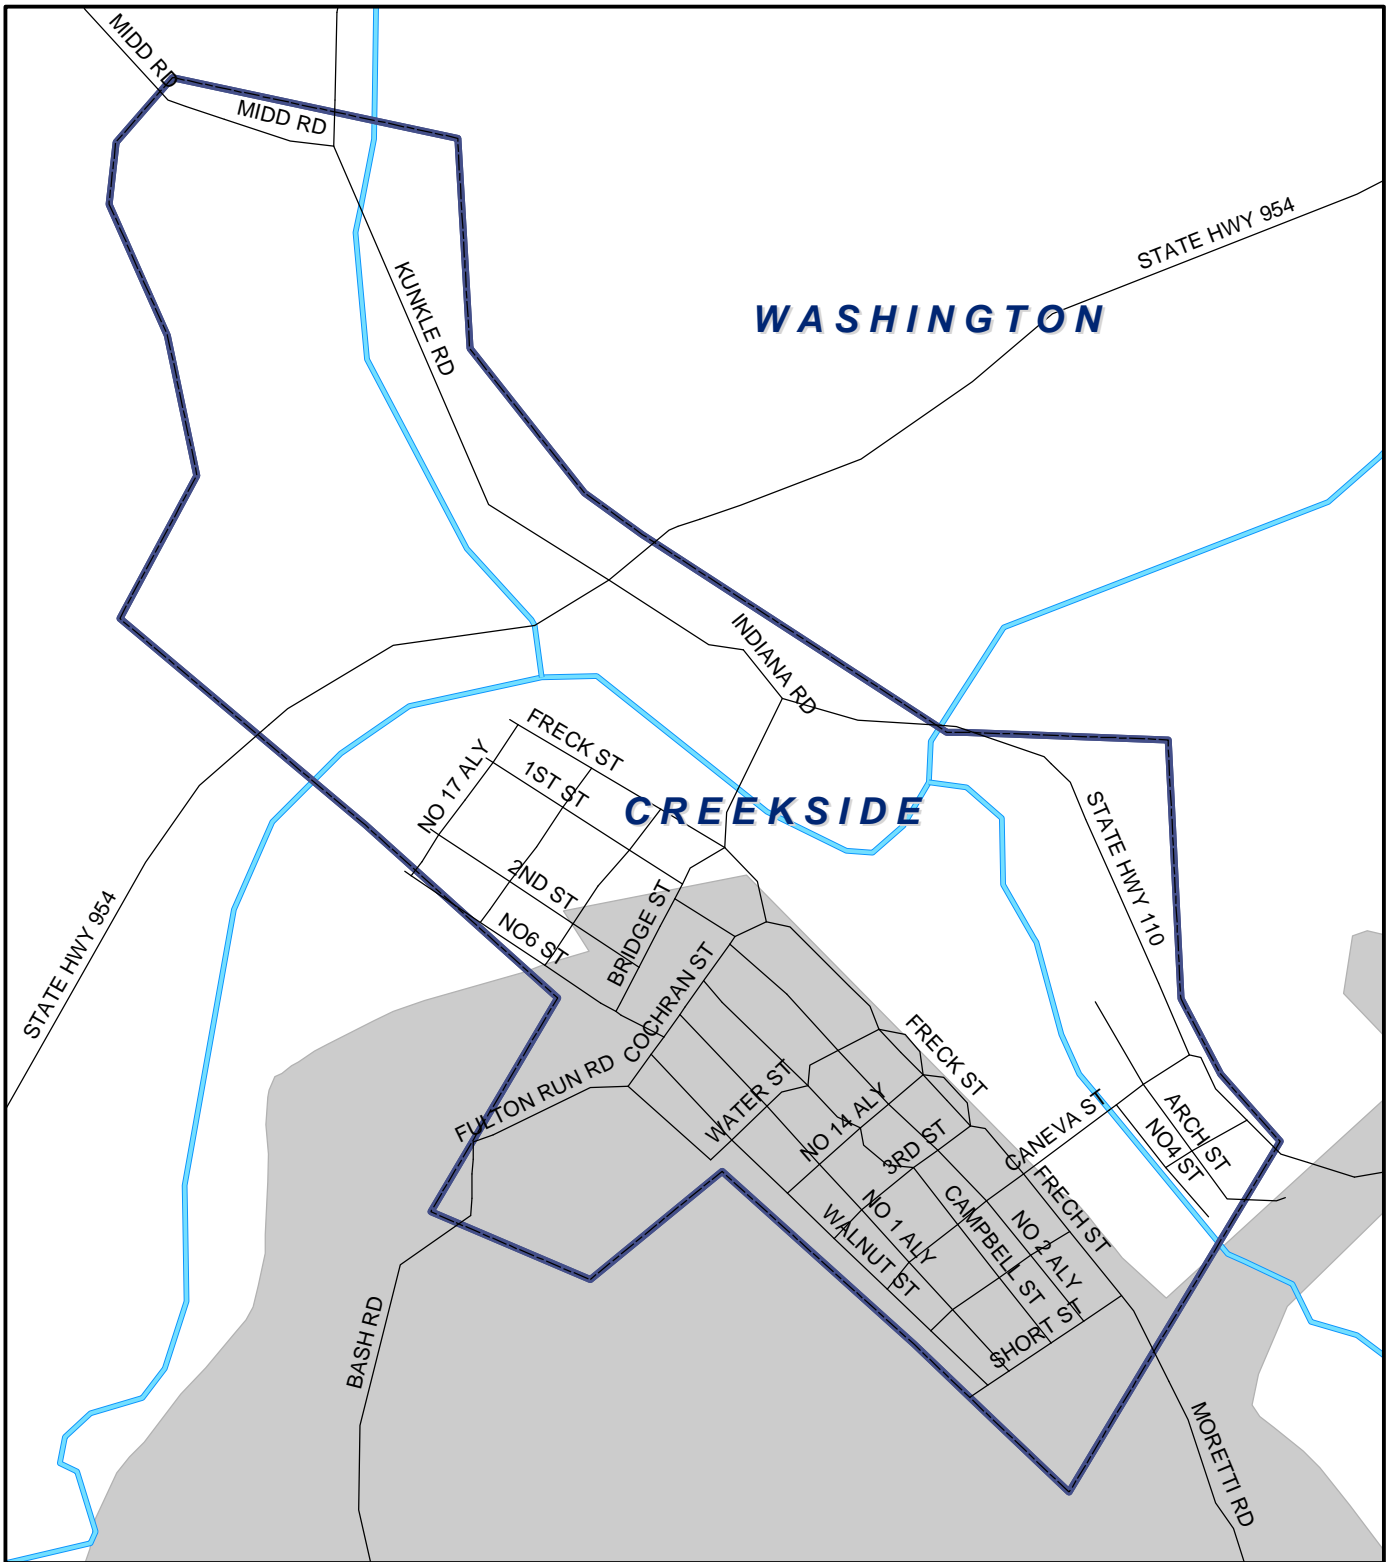

# Creekside Boro, Indiana County

## Legend

-  Municipality Boundary
-  Undermined Area

This map was prepared using information considered to be the best historical data available.

The Department cannot verify the accuracy or completeness of this information.