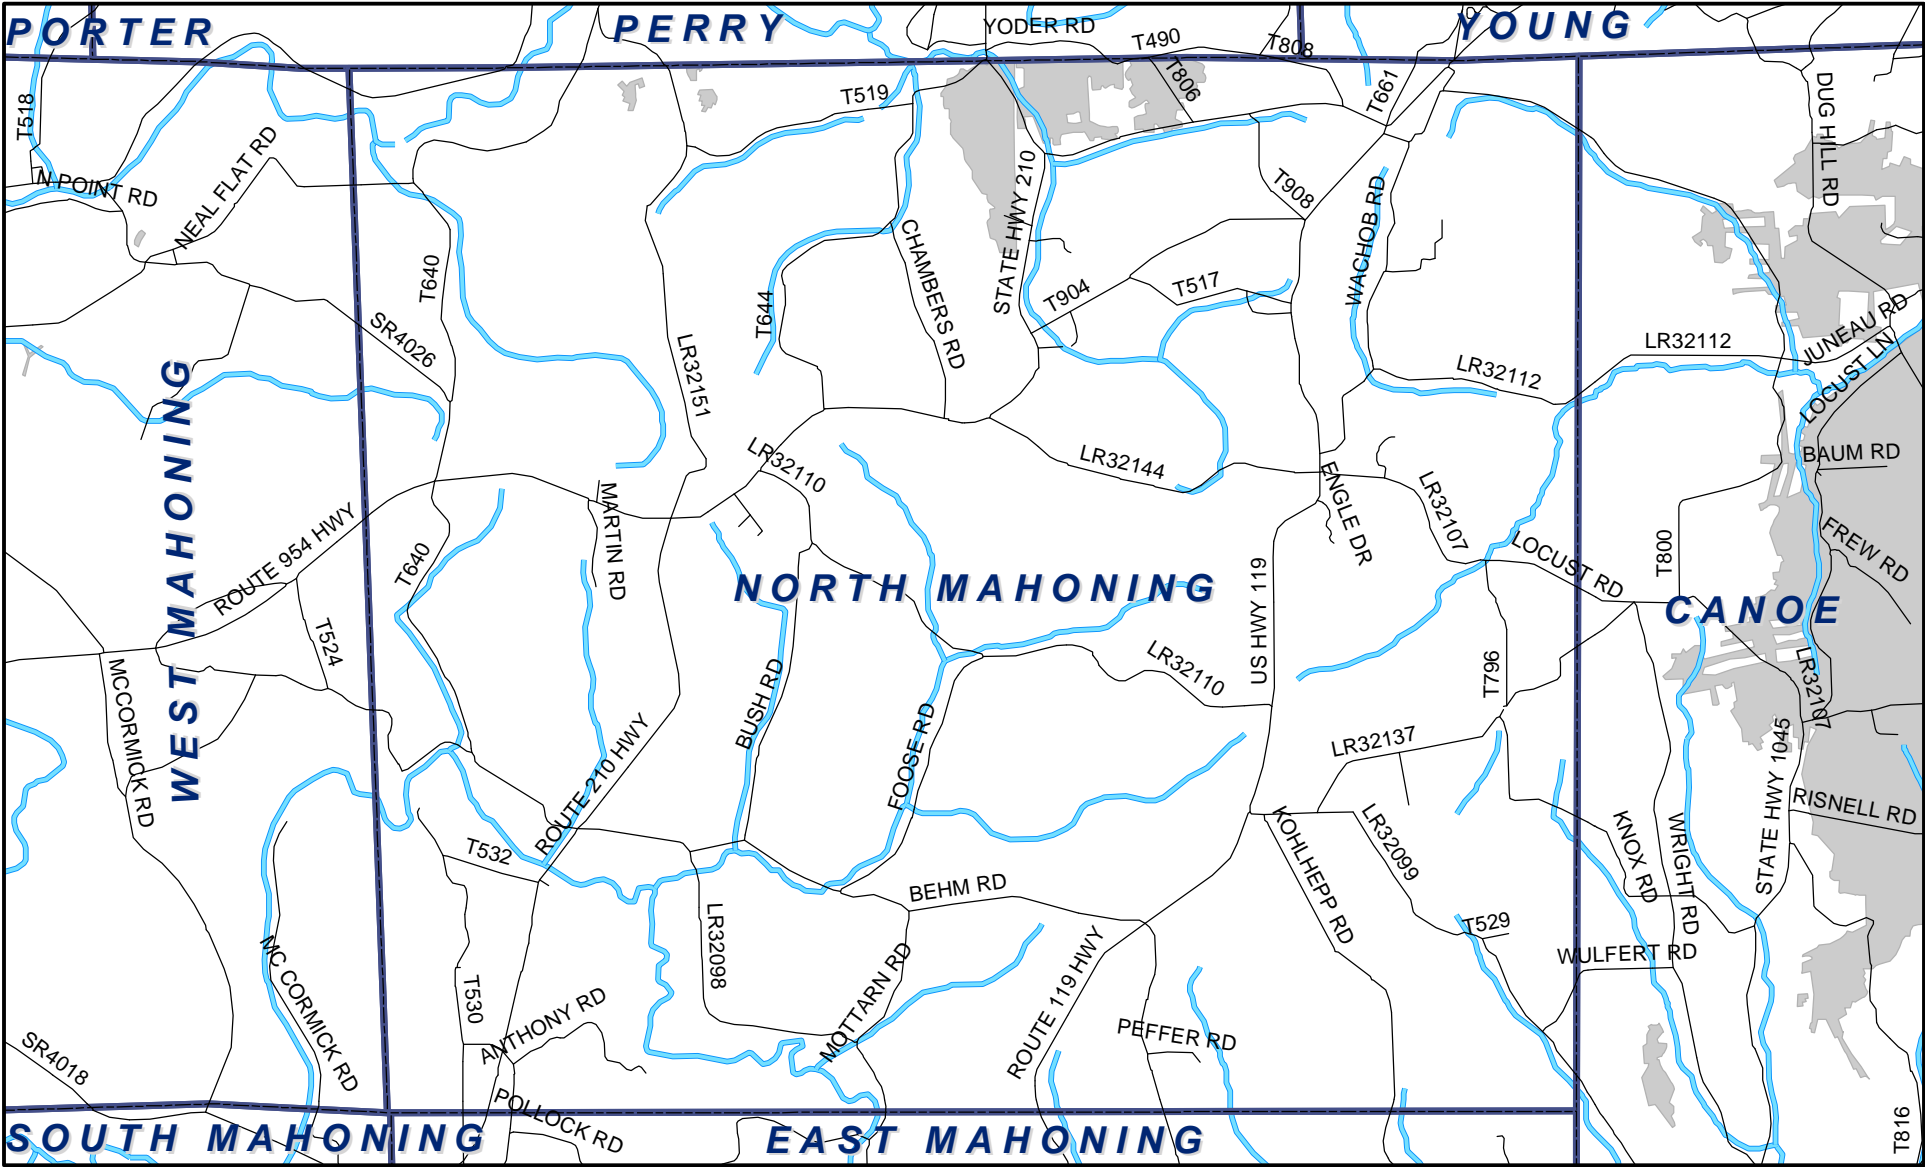

# North Mahoning Twp, Indiana County

**Legend**

- Municipality Boundary
- Undermined Area

This map was prepared using information considered to be the best historical data available.

The Department cannot verify the accuracy or completeness of this information.