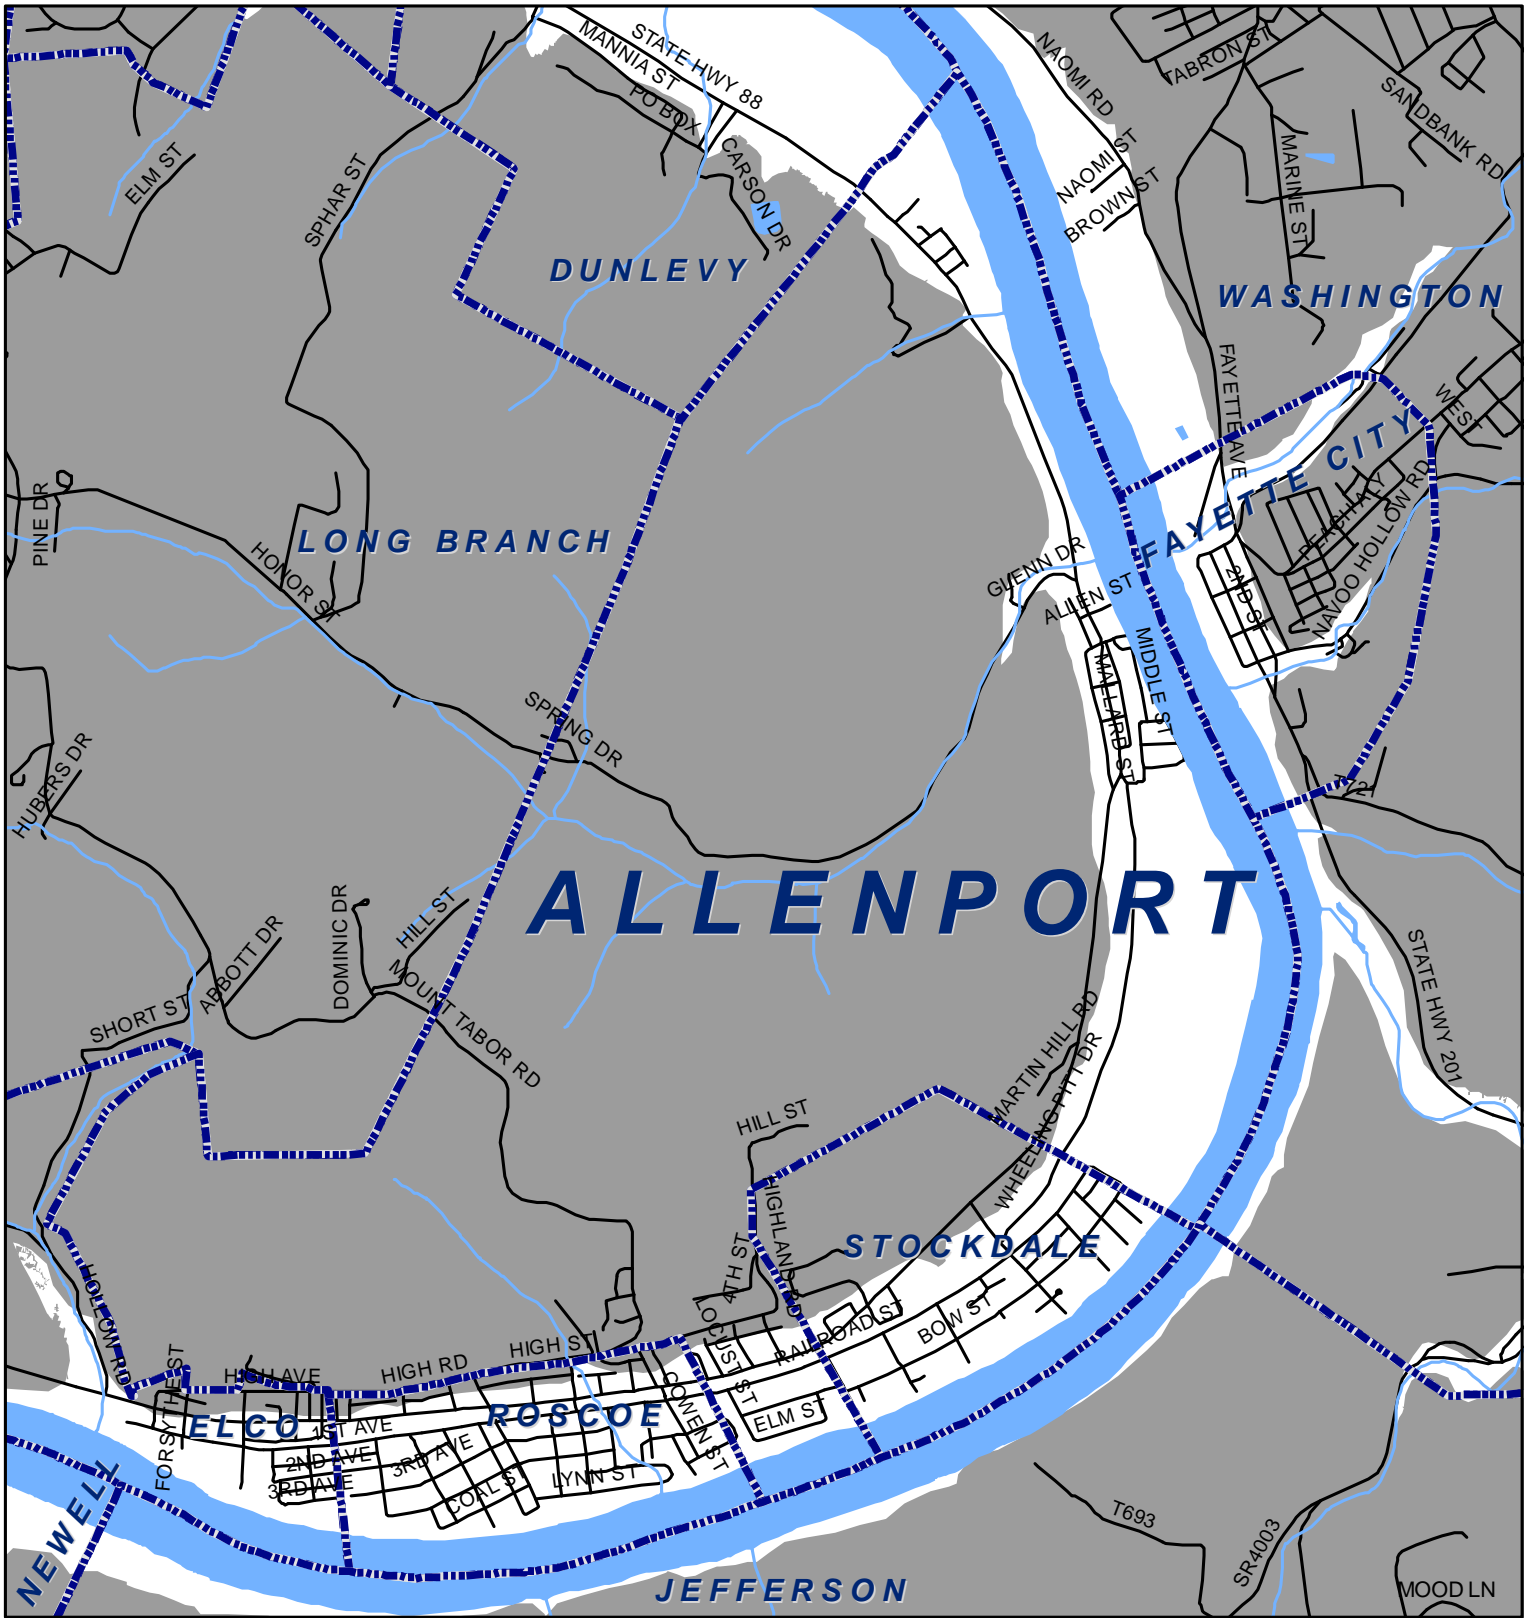

# Allenport Boro, Washington County

**Legend**

-  Municipality Boundary
-  Undermined Area

This map was prepared using information considered to be the best historical data available.

The Department cannot verify the accuracy or completeness of this information.