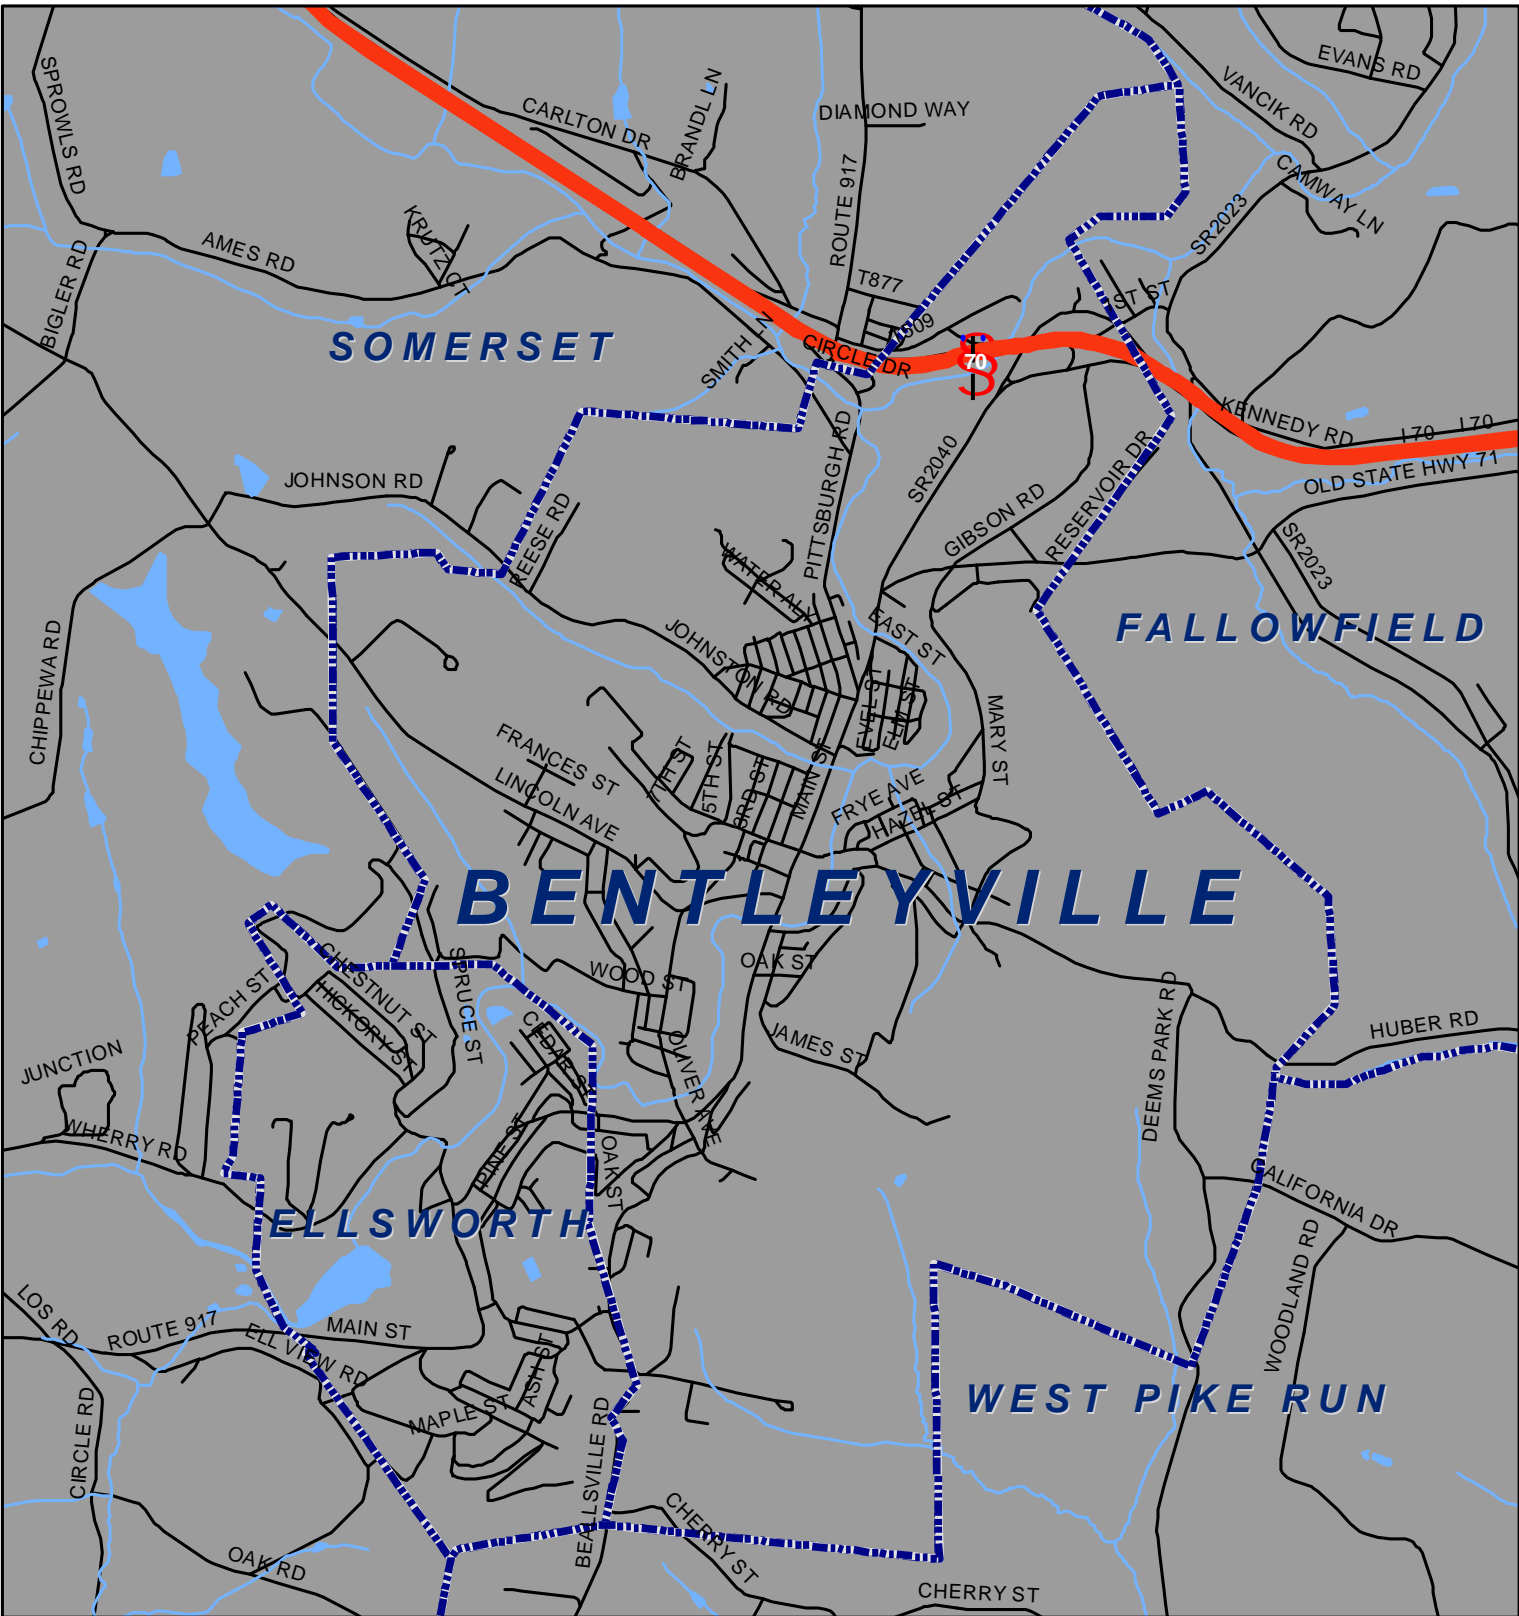

# Bentleyville Boro, Washington County

**Legend**

- Municipality Boundary
- Undermined Area

This map was prepared using information considered to be the best historical data available.

The Department cannot verify the accuracy or completeness of this information.