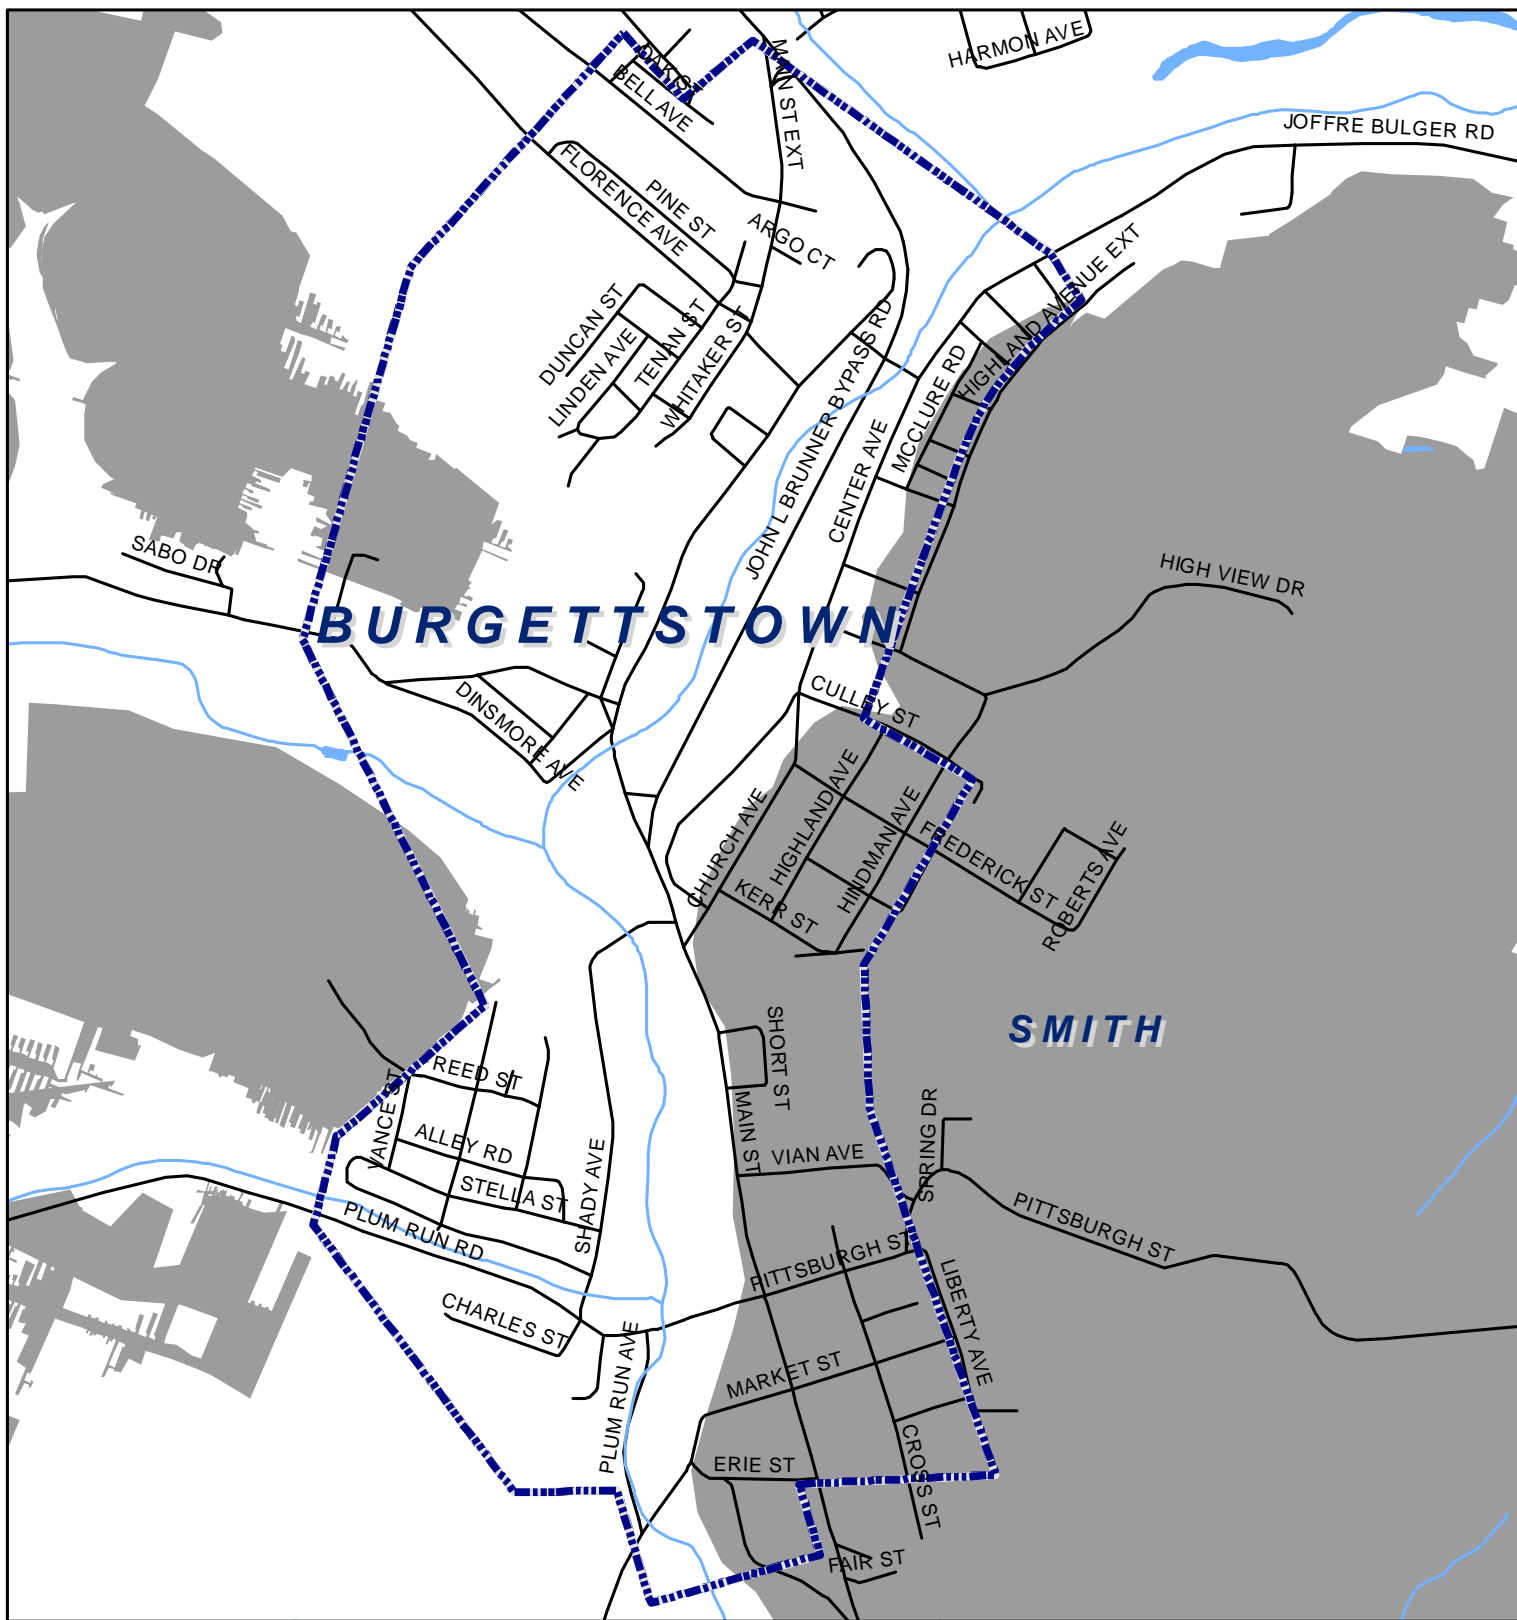

Burgettstown Boro, Washington County

Legend

-  Municipality Boundary
-  Undermined Area

This map was prepared using information considered to be the best historical data available.

The Department cannot verify the accuracy or completeness of this information.