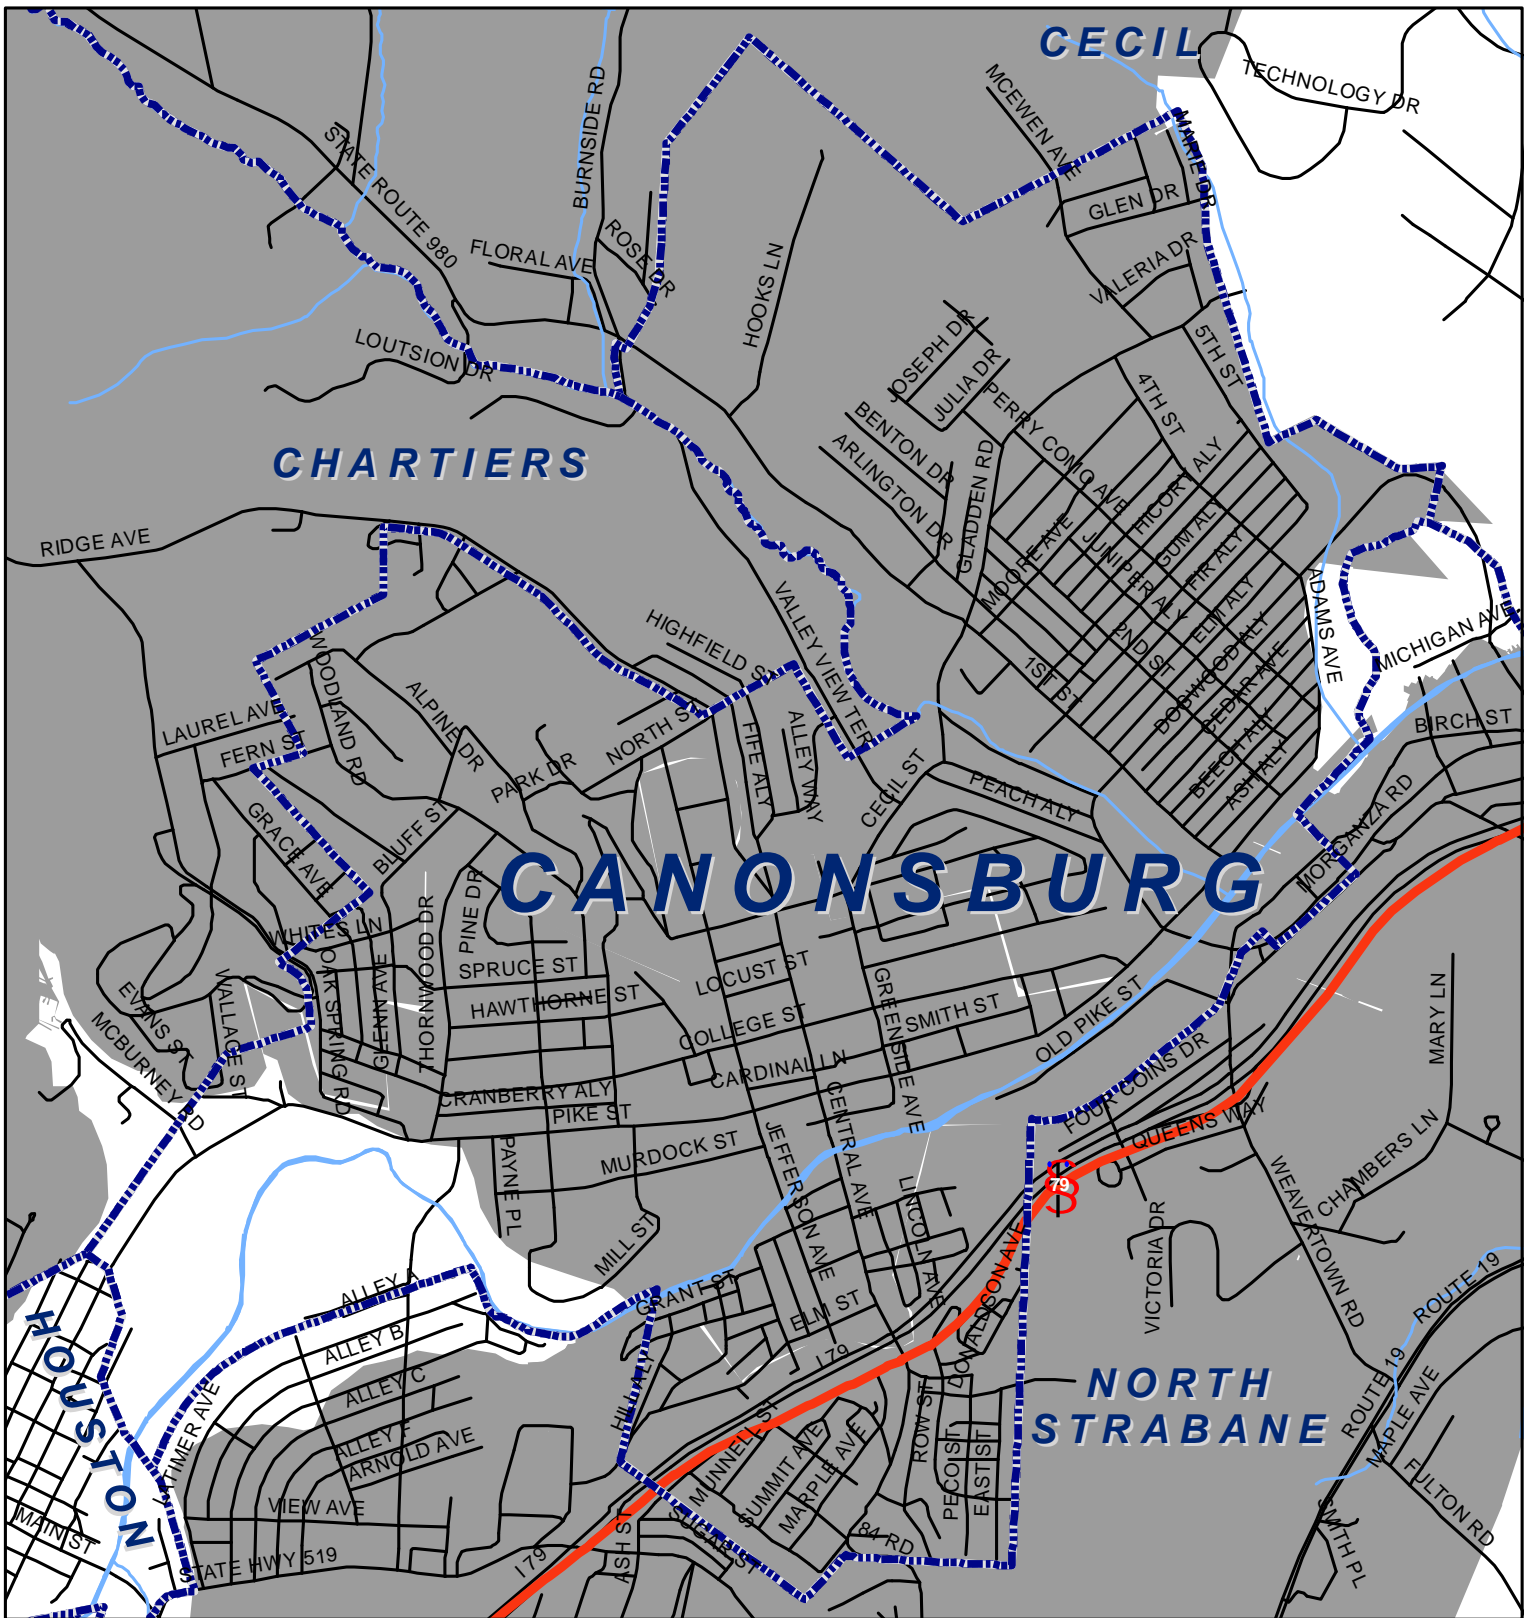

Canonsburg Boro, Washington County

Legend

-  Municipality Boundary
-  Undermined Area

This map was prepared using information considered to be the best historical data available.

The Department cannot verify the accuracy or completeness of this information.