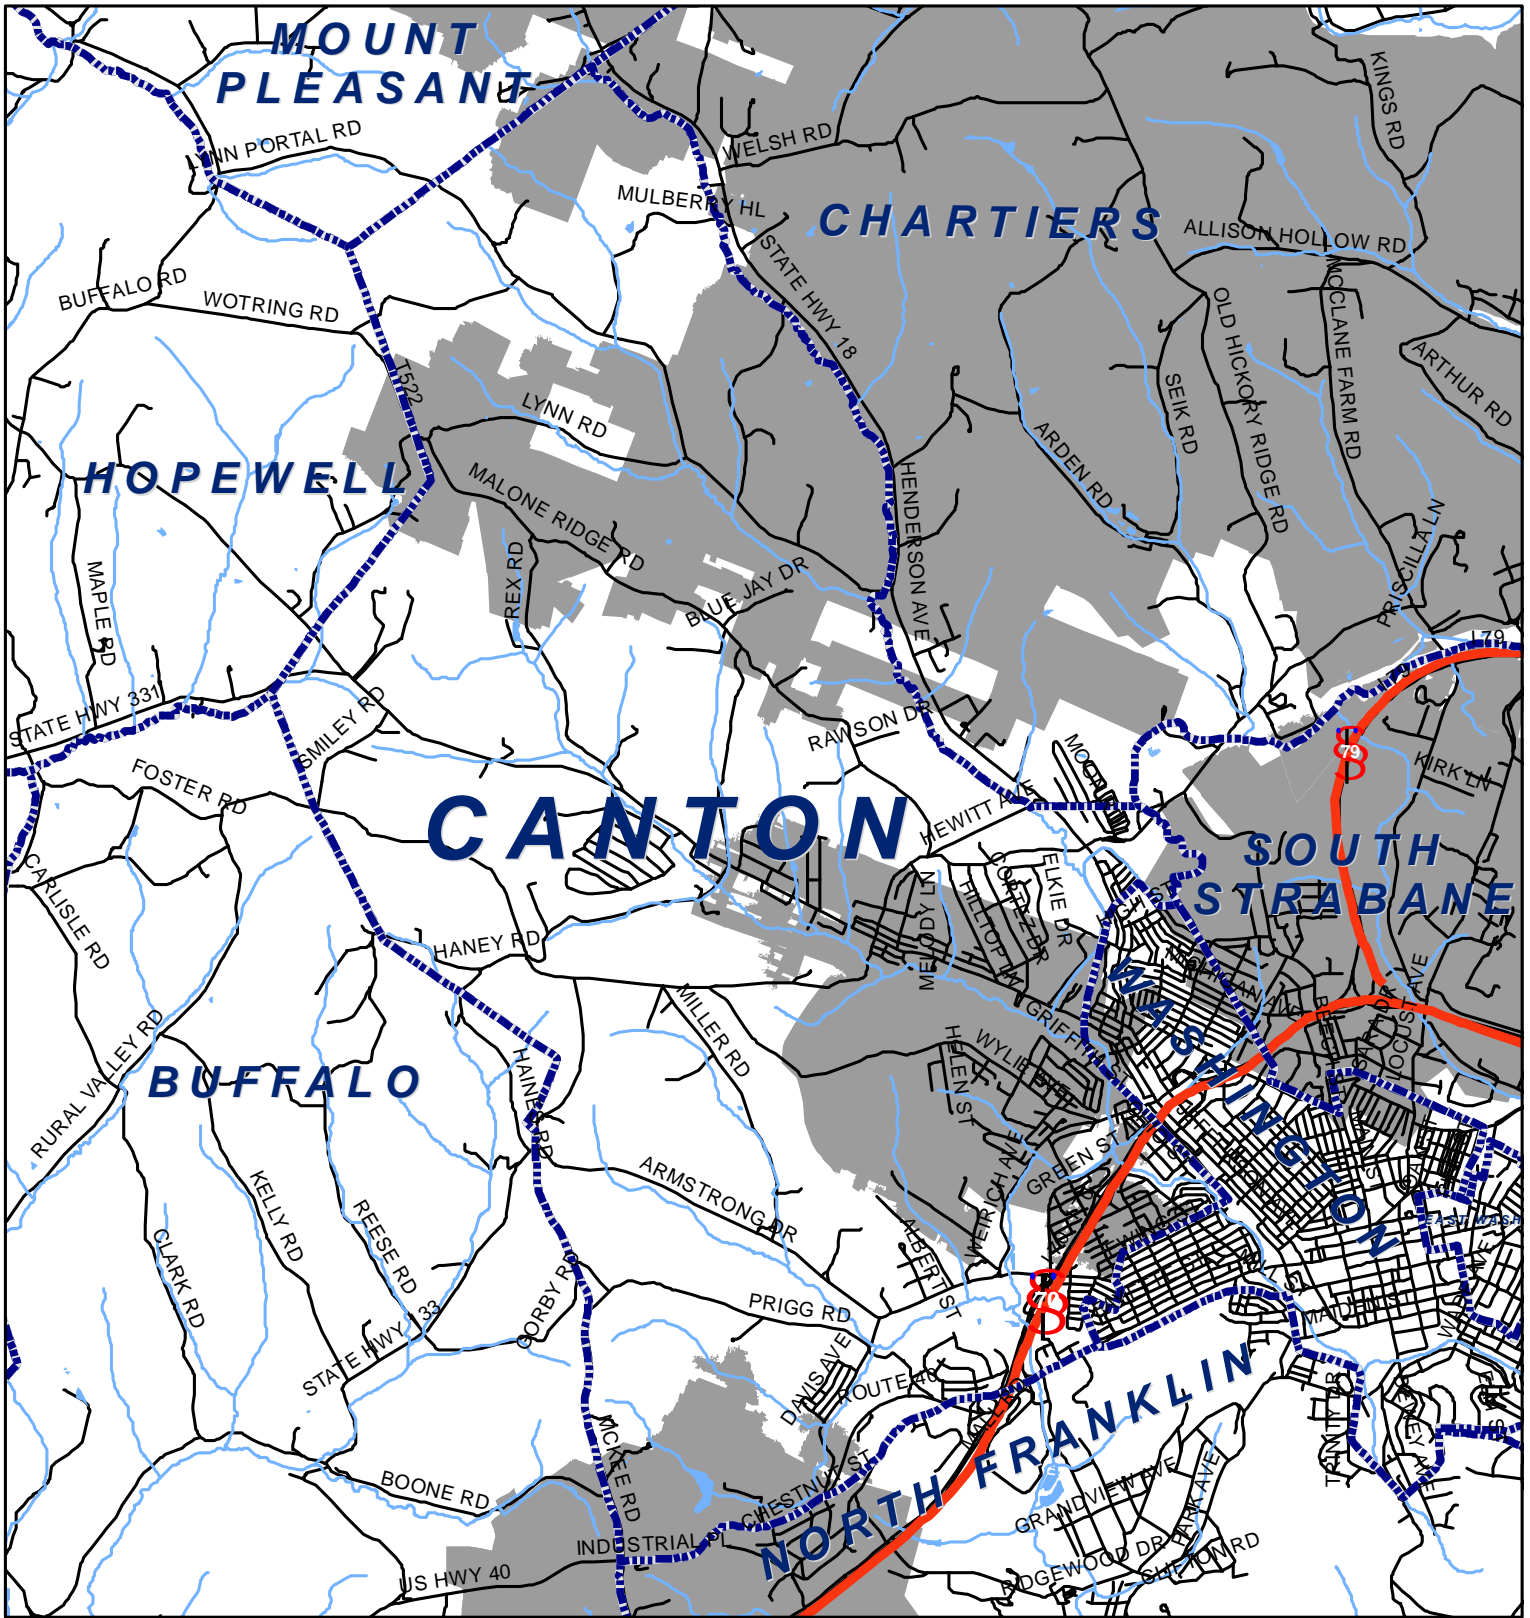

Canton Township, Washington County

Legend

-  Municipality Boundary
-  Undermined Area

This map was prepared using information considered to be the best historical data available.

The Department cannot verify the accuracy or completeness of this information.