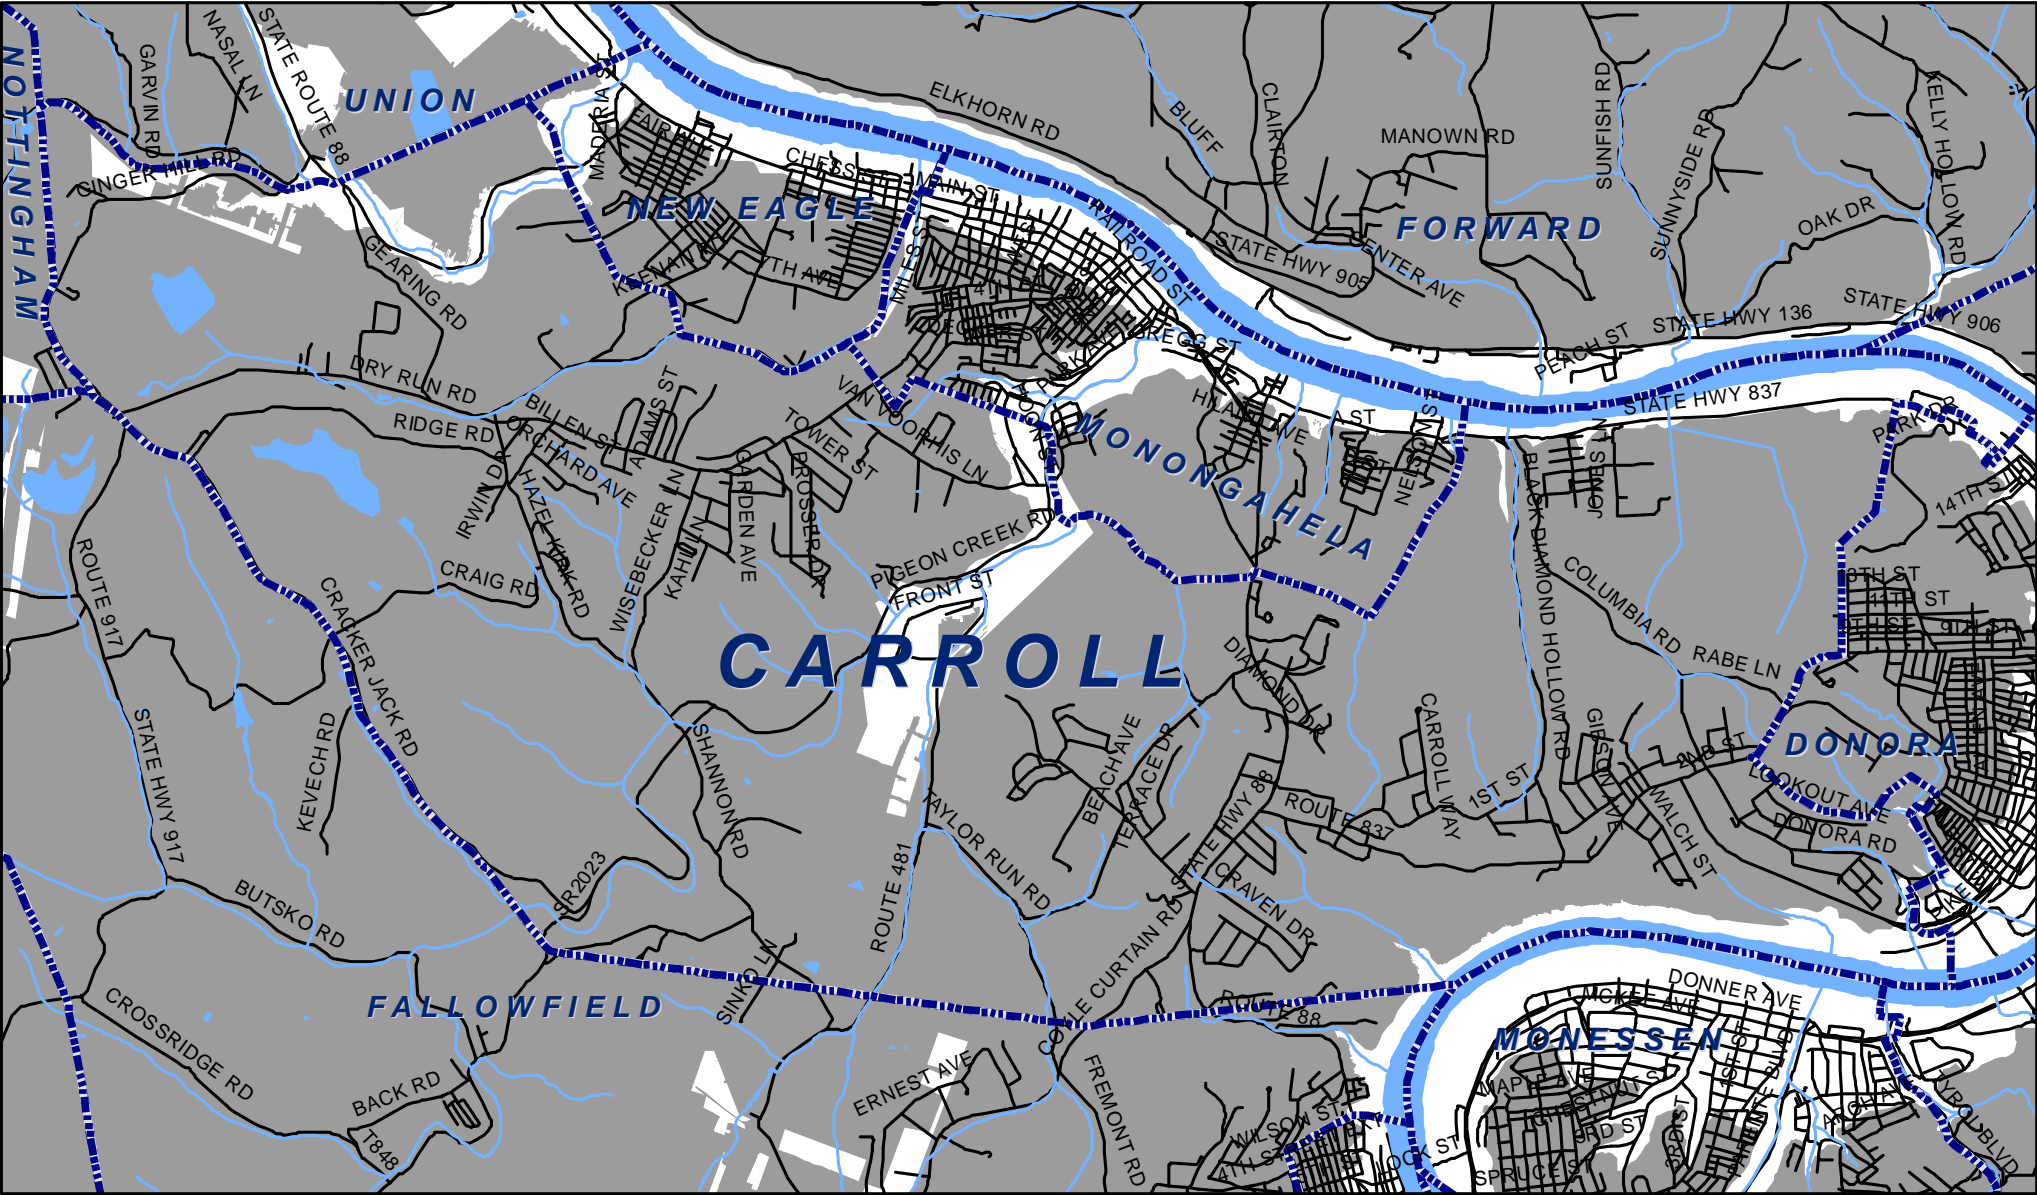

# Carroll Township, Washington County

**Legend**

- Municipality Boundary
- Undermined Area

This map was prepared using information considered to be the best historical data available.

The Department cannot verify the accuracy or completeness of this information.