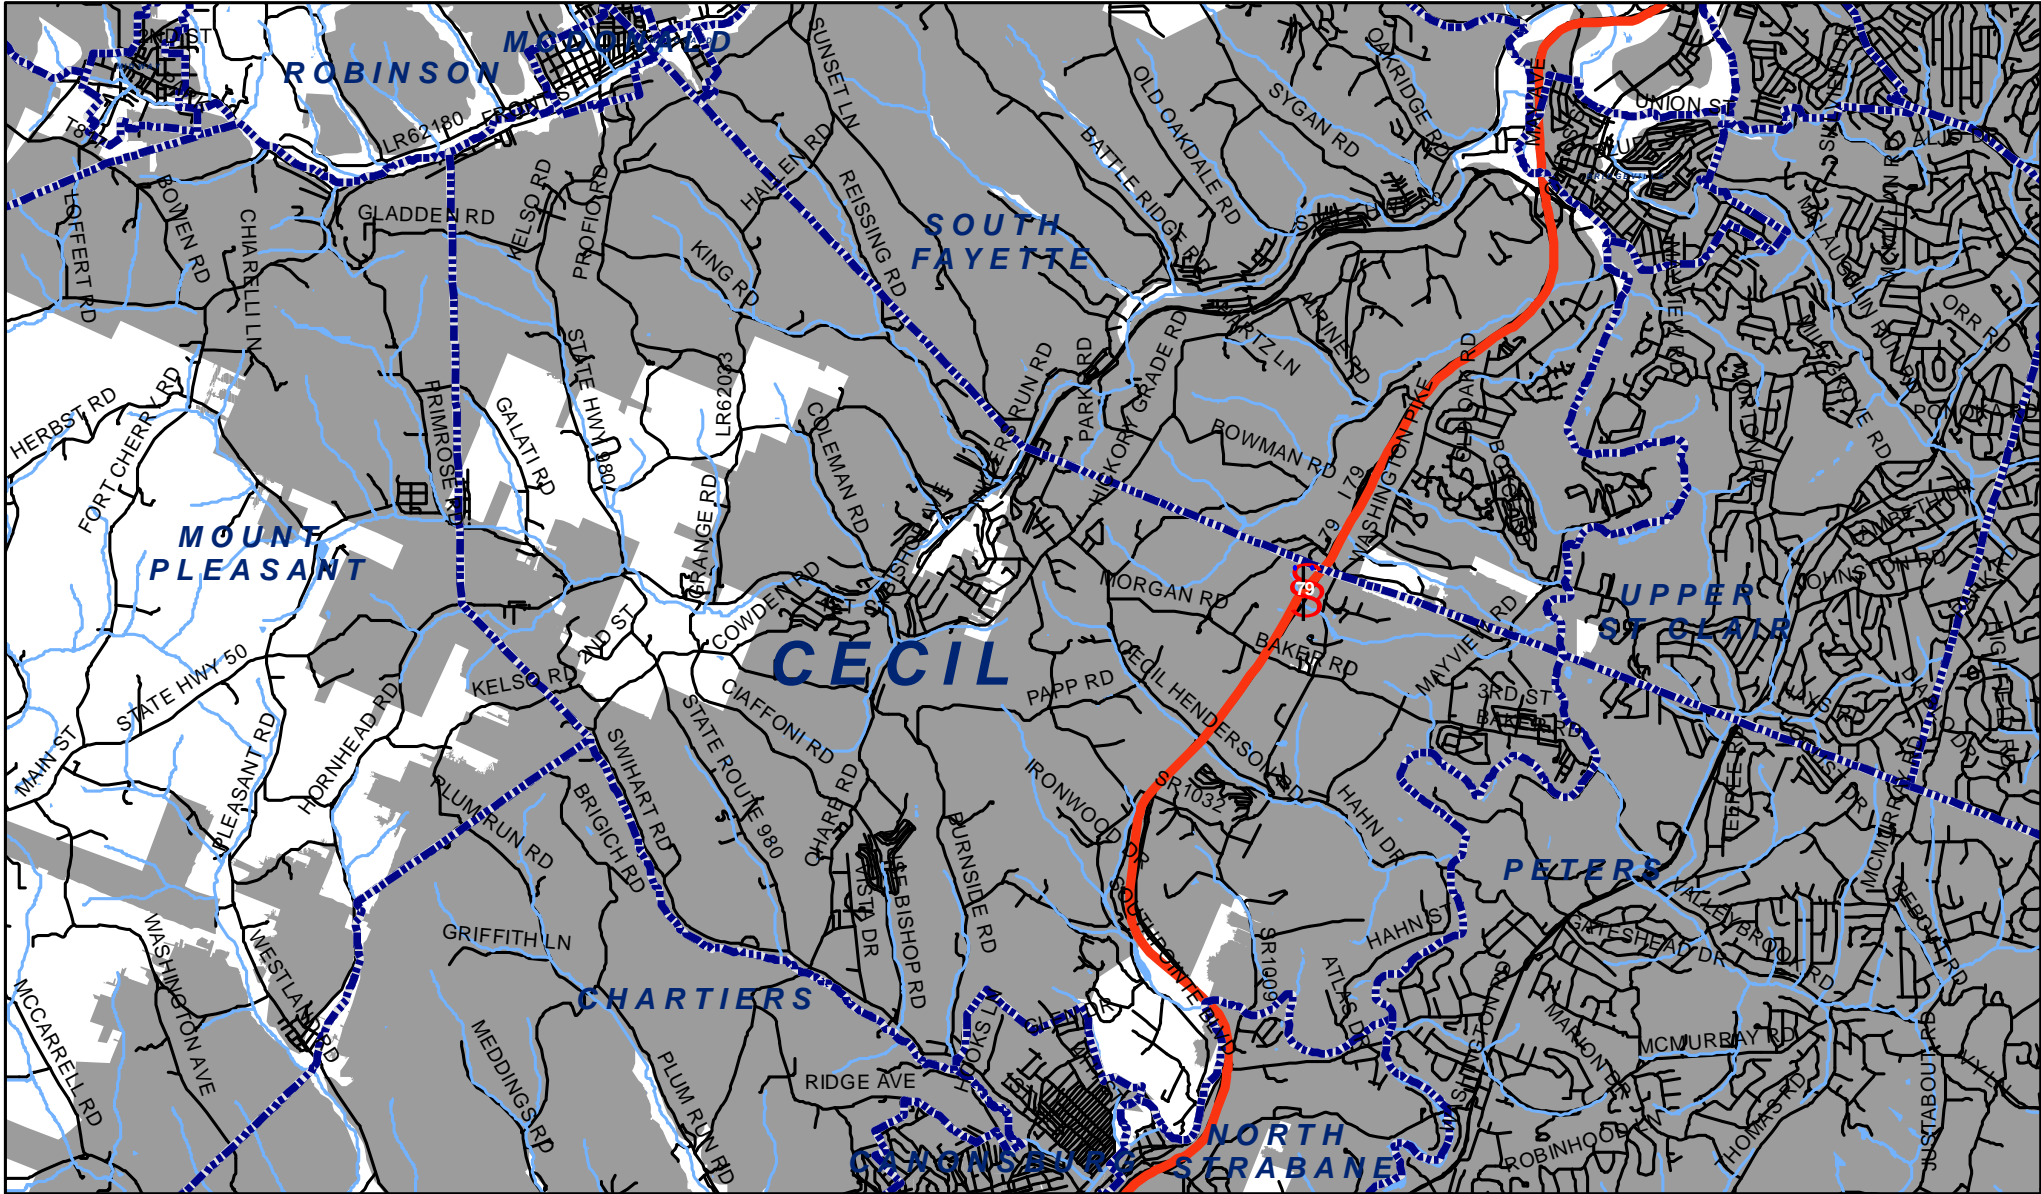

Cecil Township, Washington County

Legend

-  Municipality Boundary
-  Undermined Area

This map was prepared using information considered to be the best historical data available.

The Department cannot verify the accuracy or completeness of this information.