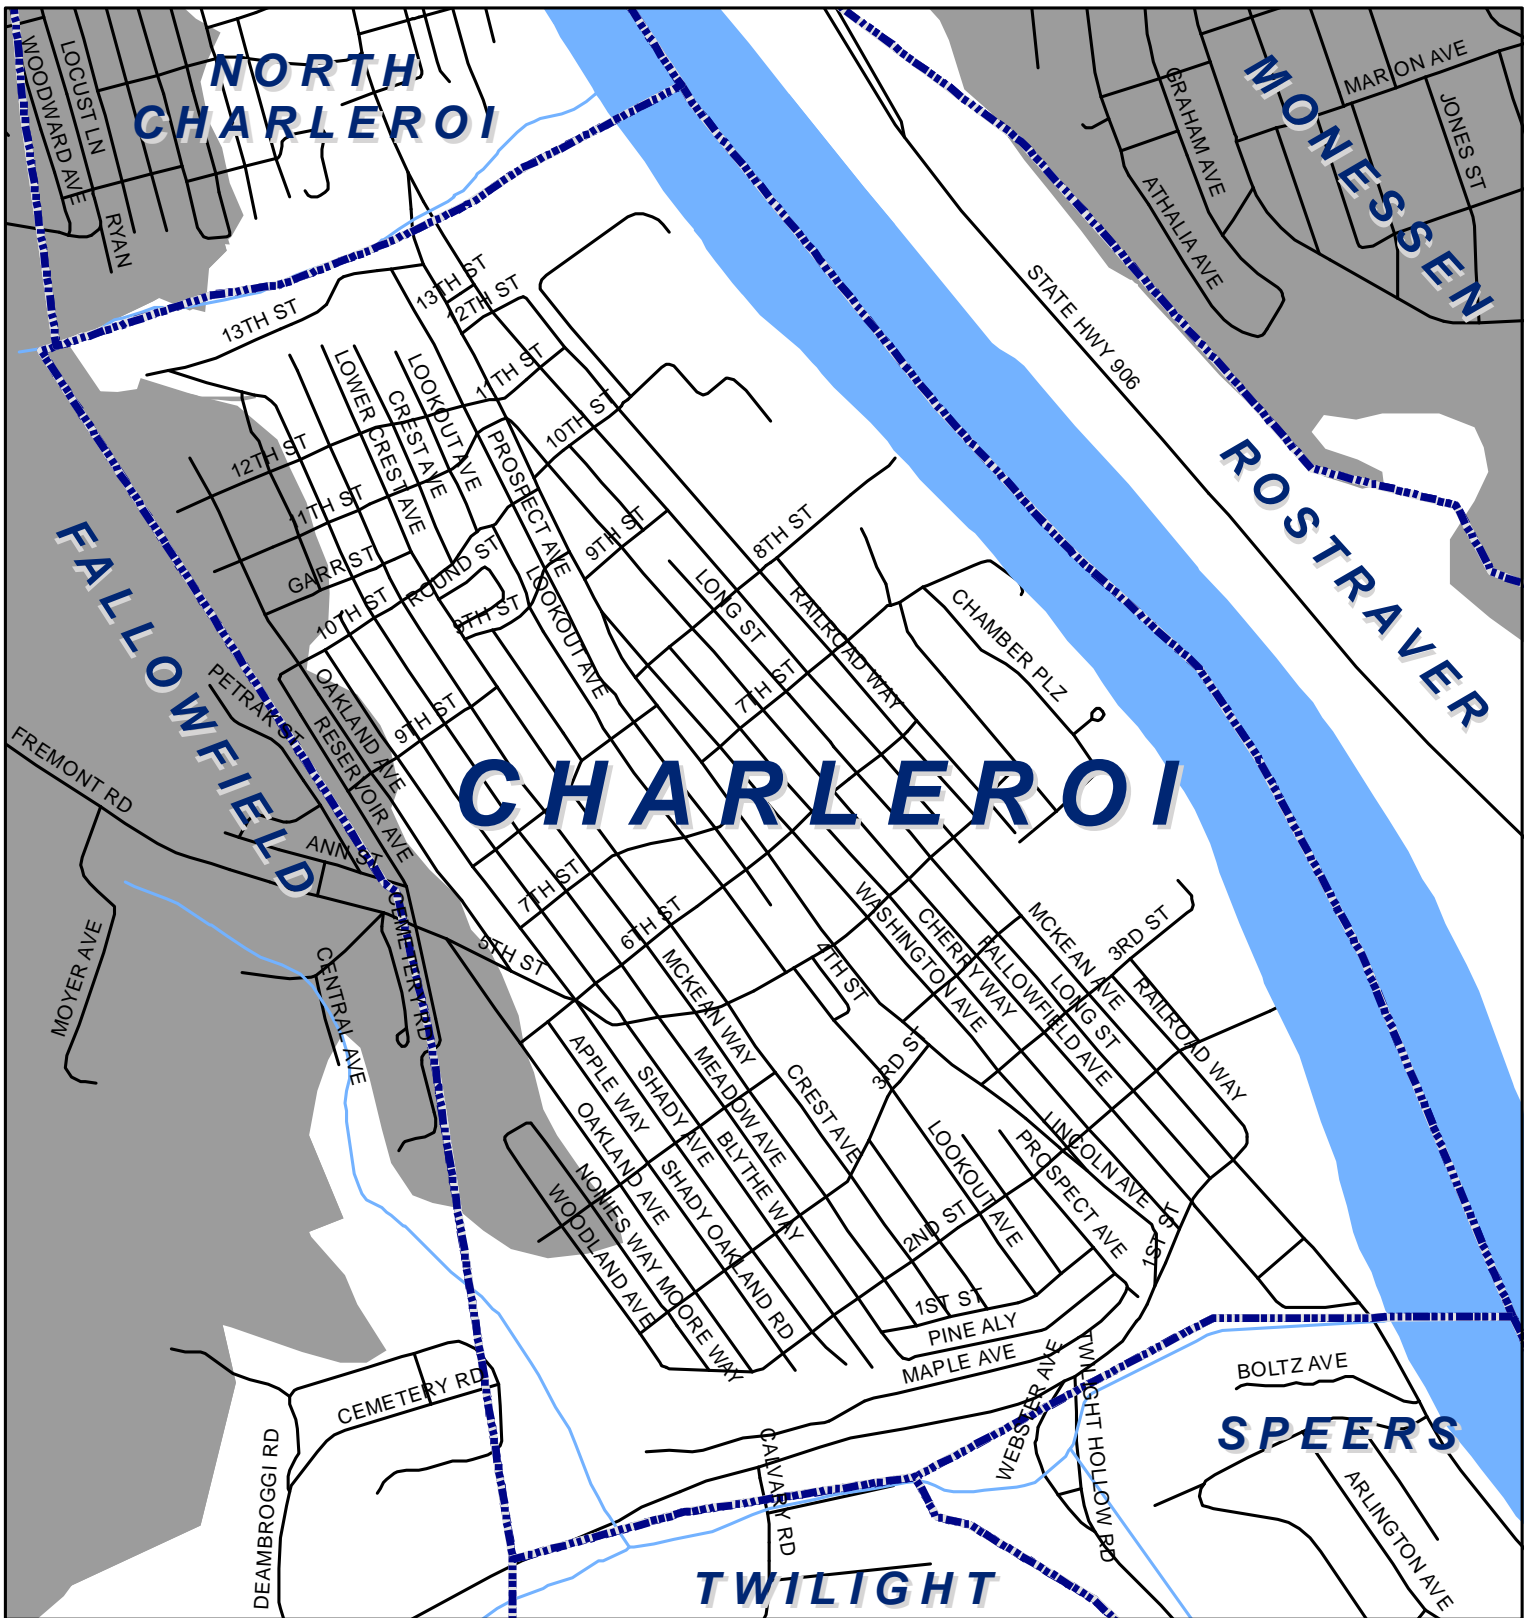

Charleroi Boro, Washington County

Legend

-  Municipality Boundary
-  Undermined Area

This map was prepared using information considered to be the best historical data available.

The Department cannot verify the accuracy or completeness of this information.