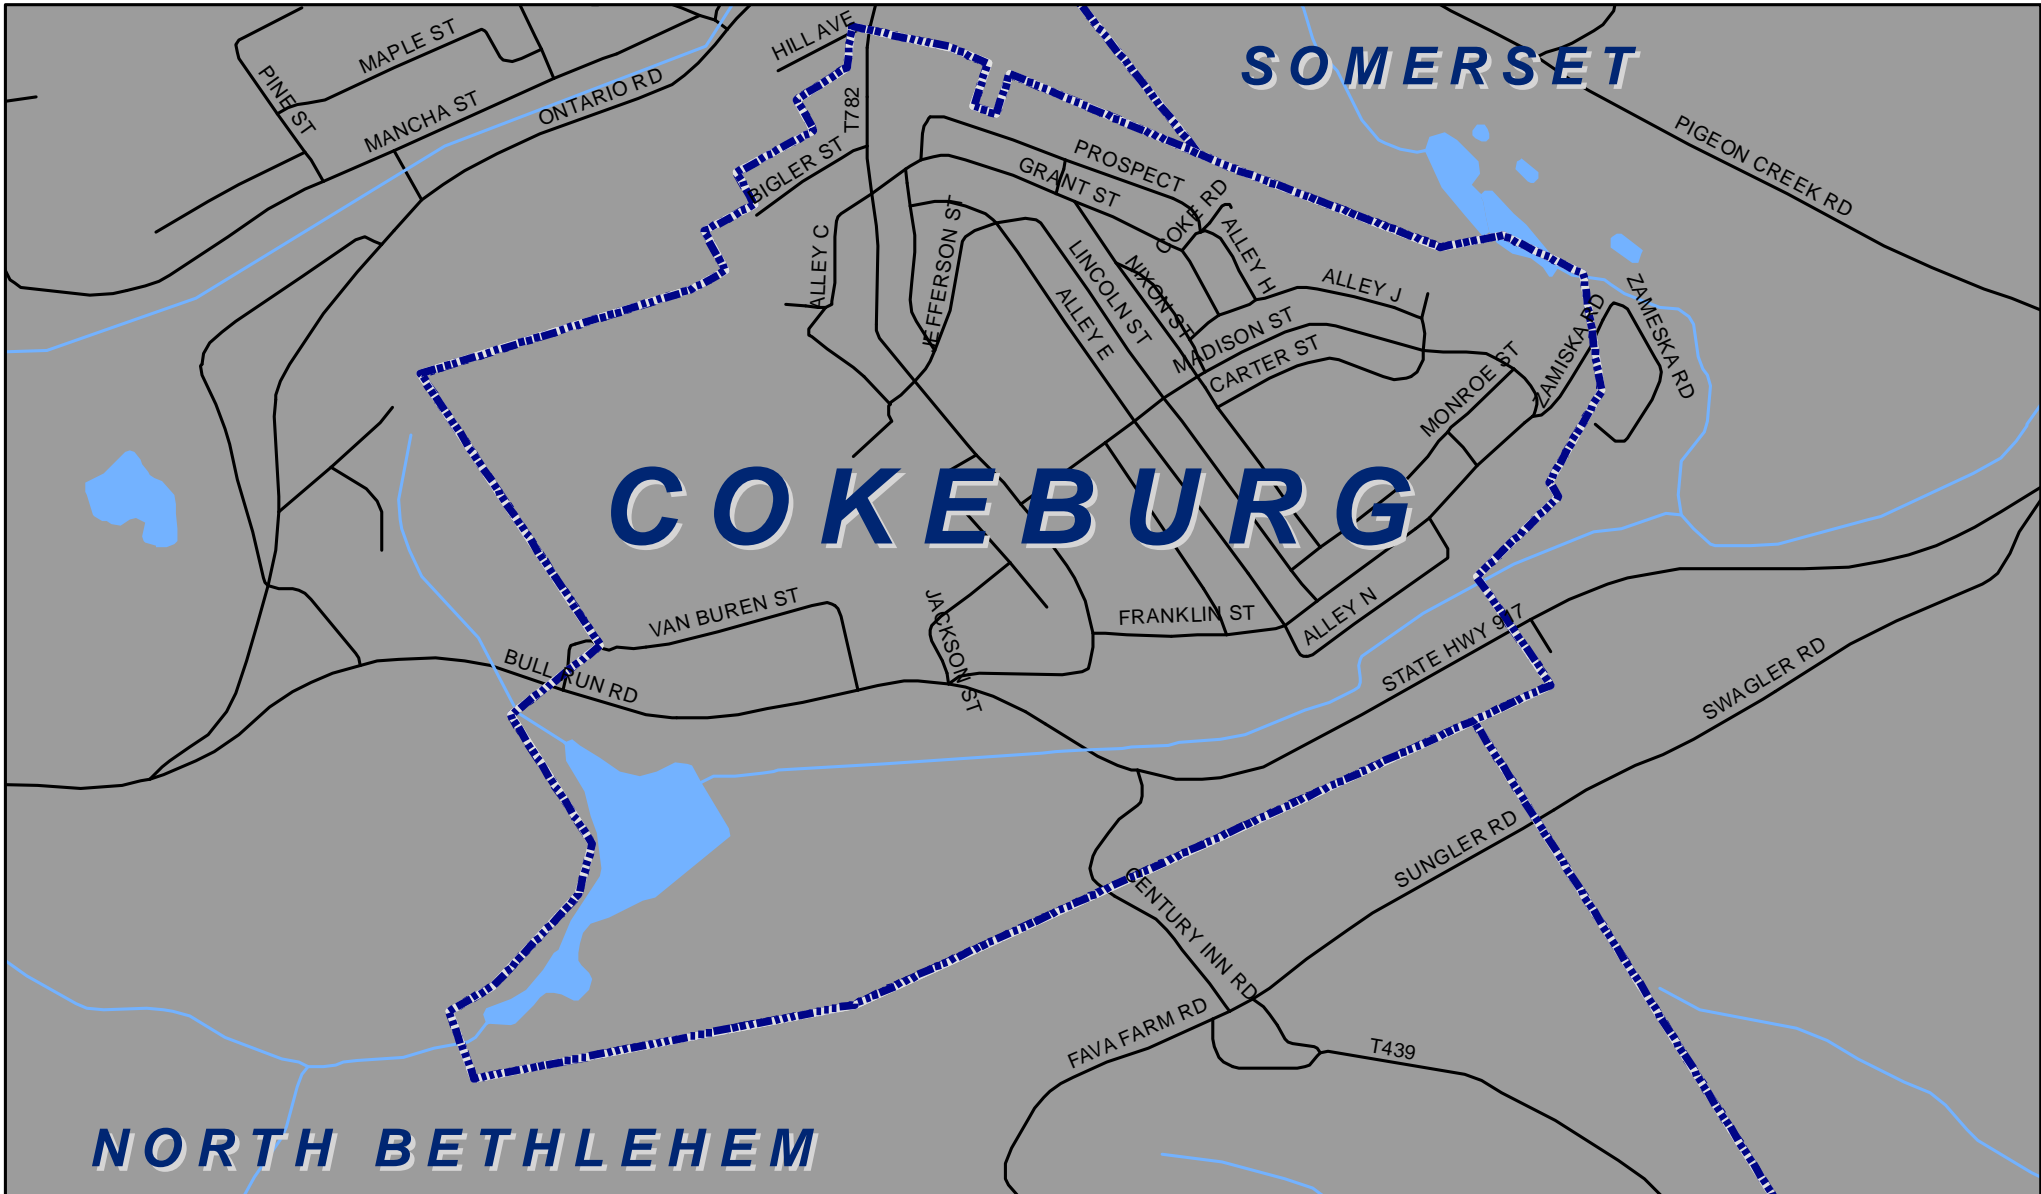

Cokeburg Boro, Washington County

Legend

-  Municipality Boundary
-  Undermined Area

This map was prepared using information considered to be the best historical data available.

The Department cannot verify the accuracy or completeness of this information.