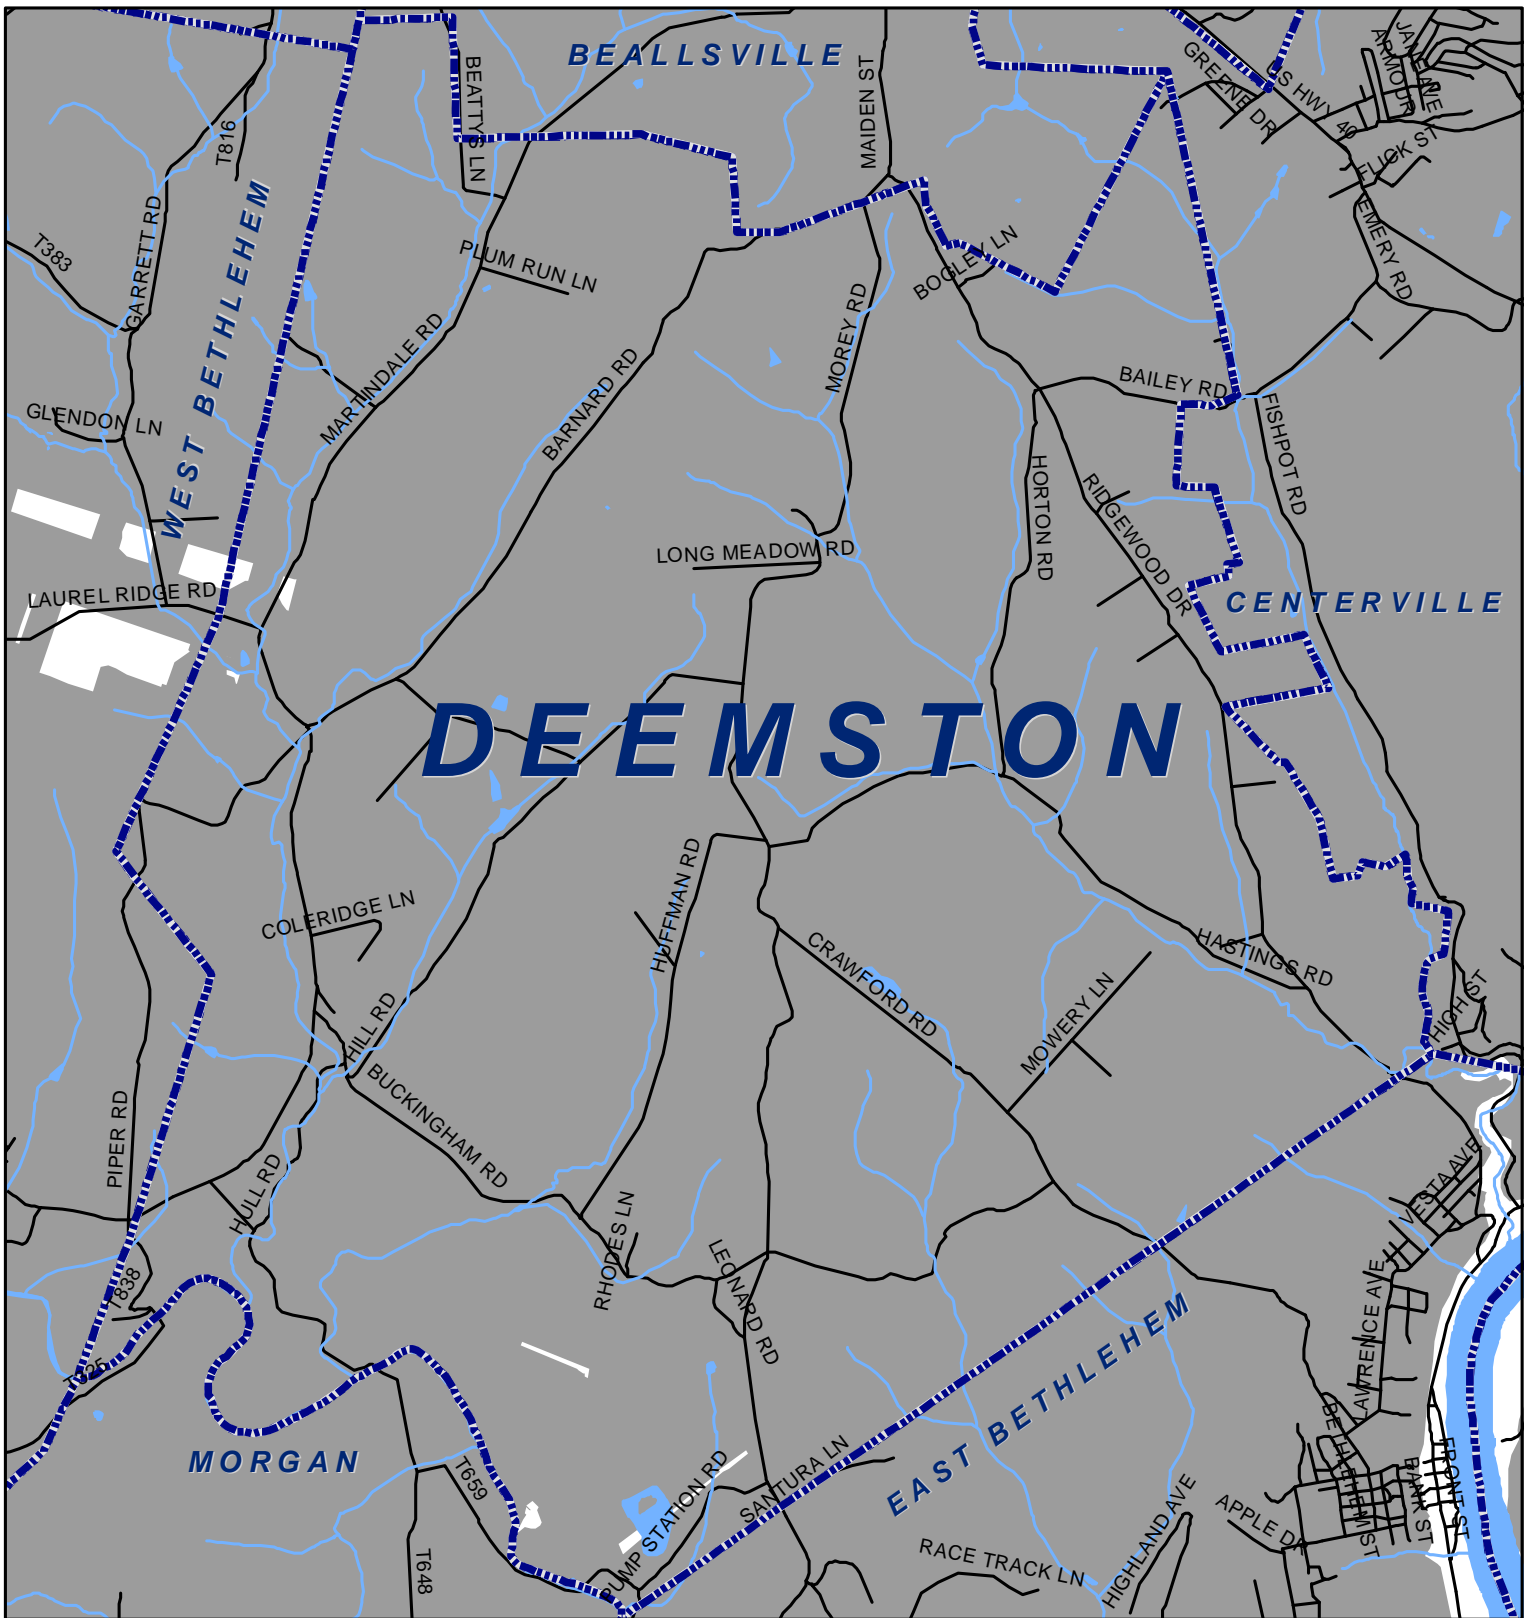

# Deemston Boro, Washington County

## Legend

-  Municipality Boundary
-  Undermined Area

This map was prepared using information considered to be the best historical data available.

The Department cannot verify the accuracy or completeness of this information.