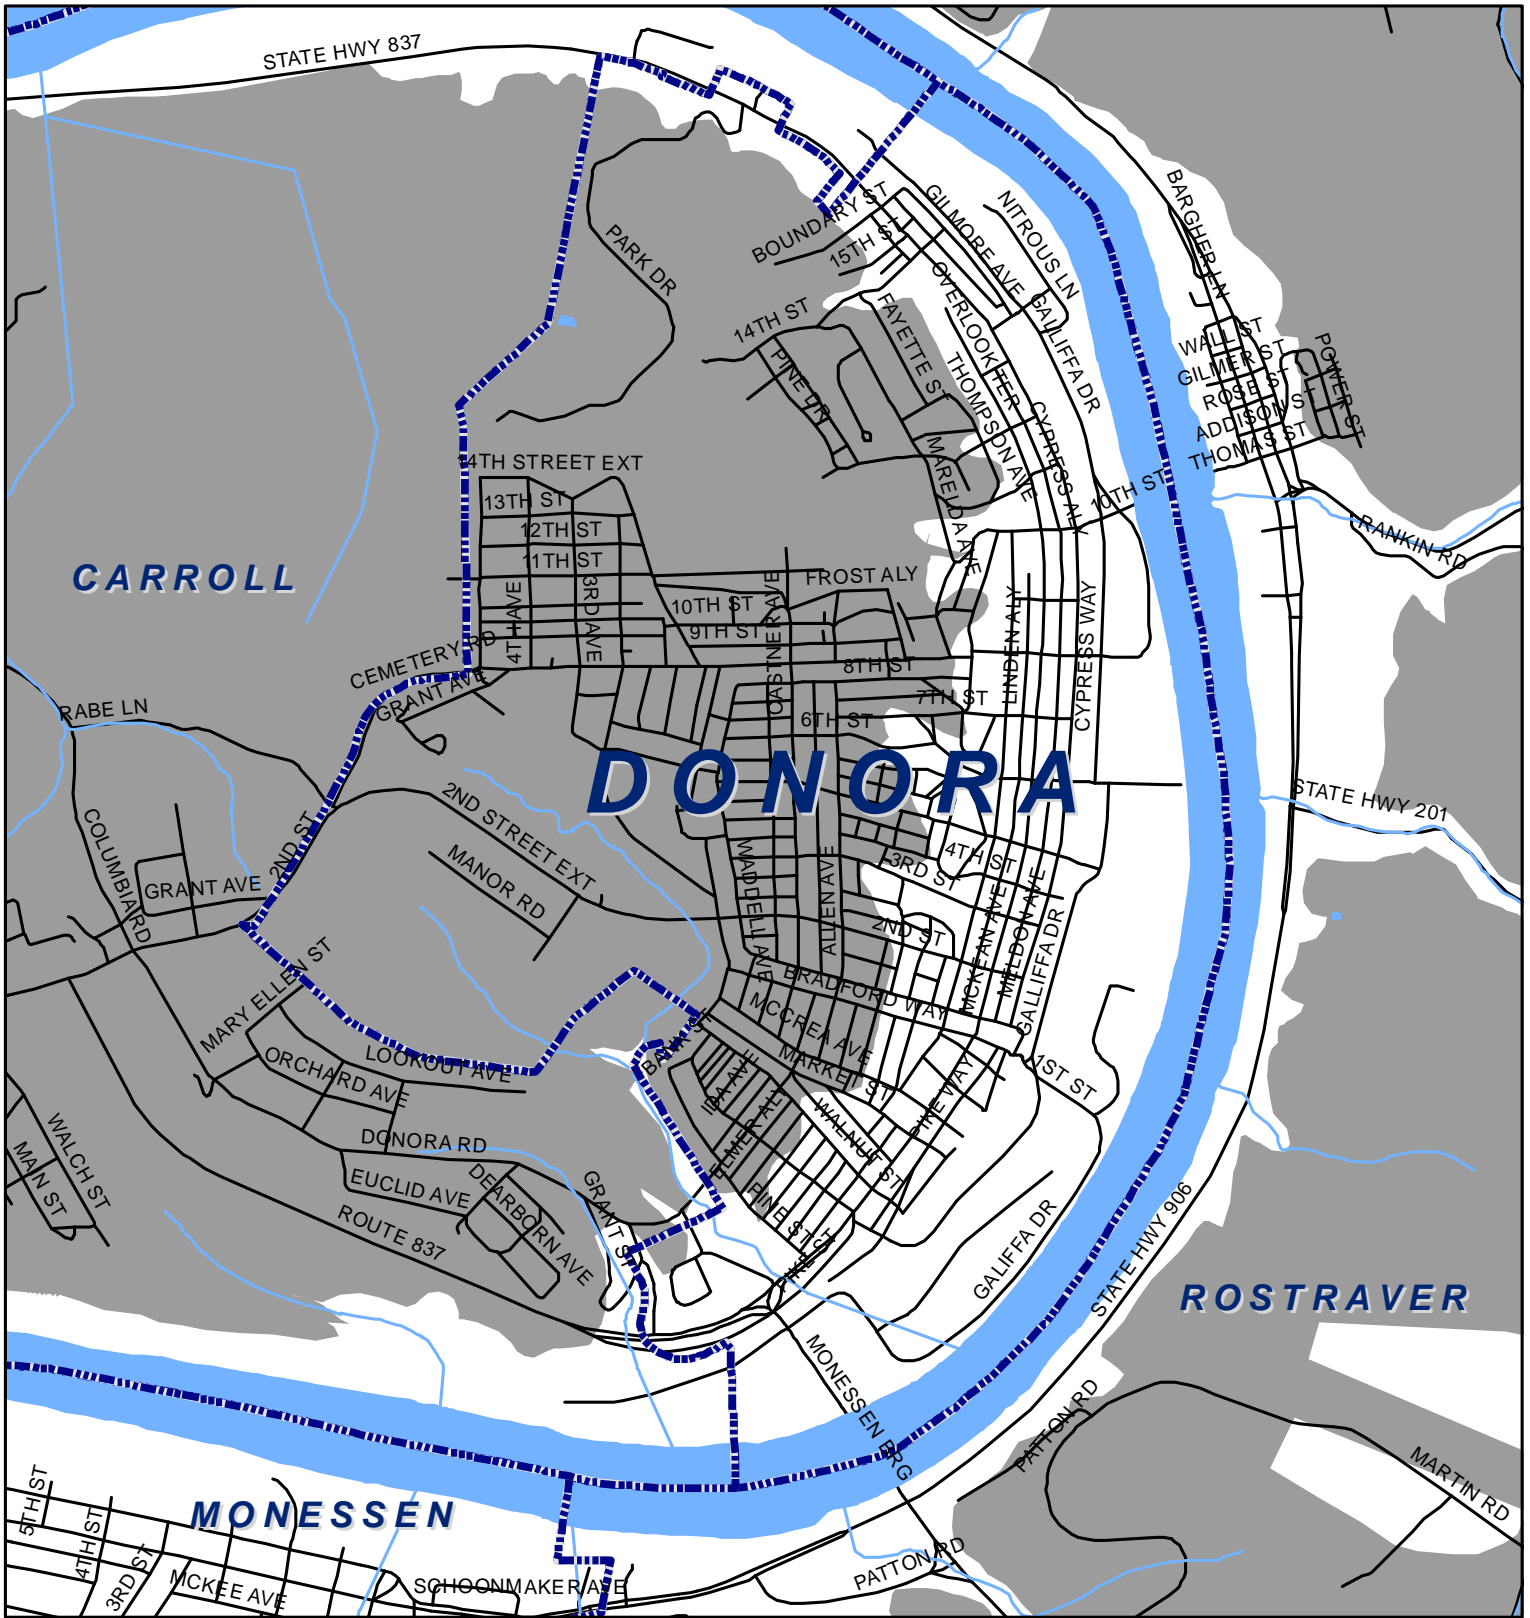

Donora Boro, Washington County

Legend

-  Municipality Boundary
-  Undermined Area

This map was prepared using information considered to be the best historical data available.

The Department cannot verify the accuracy or completeness of this information.