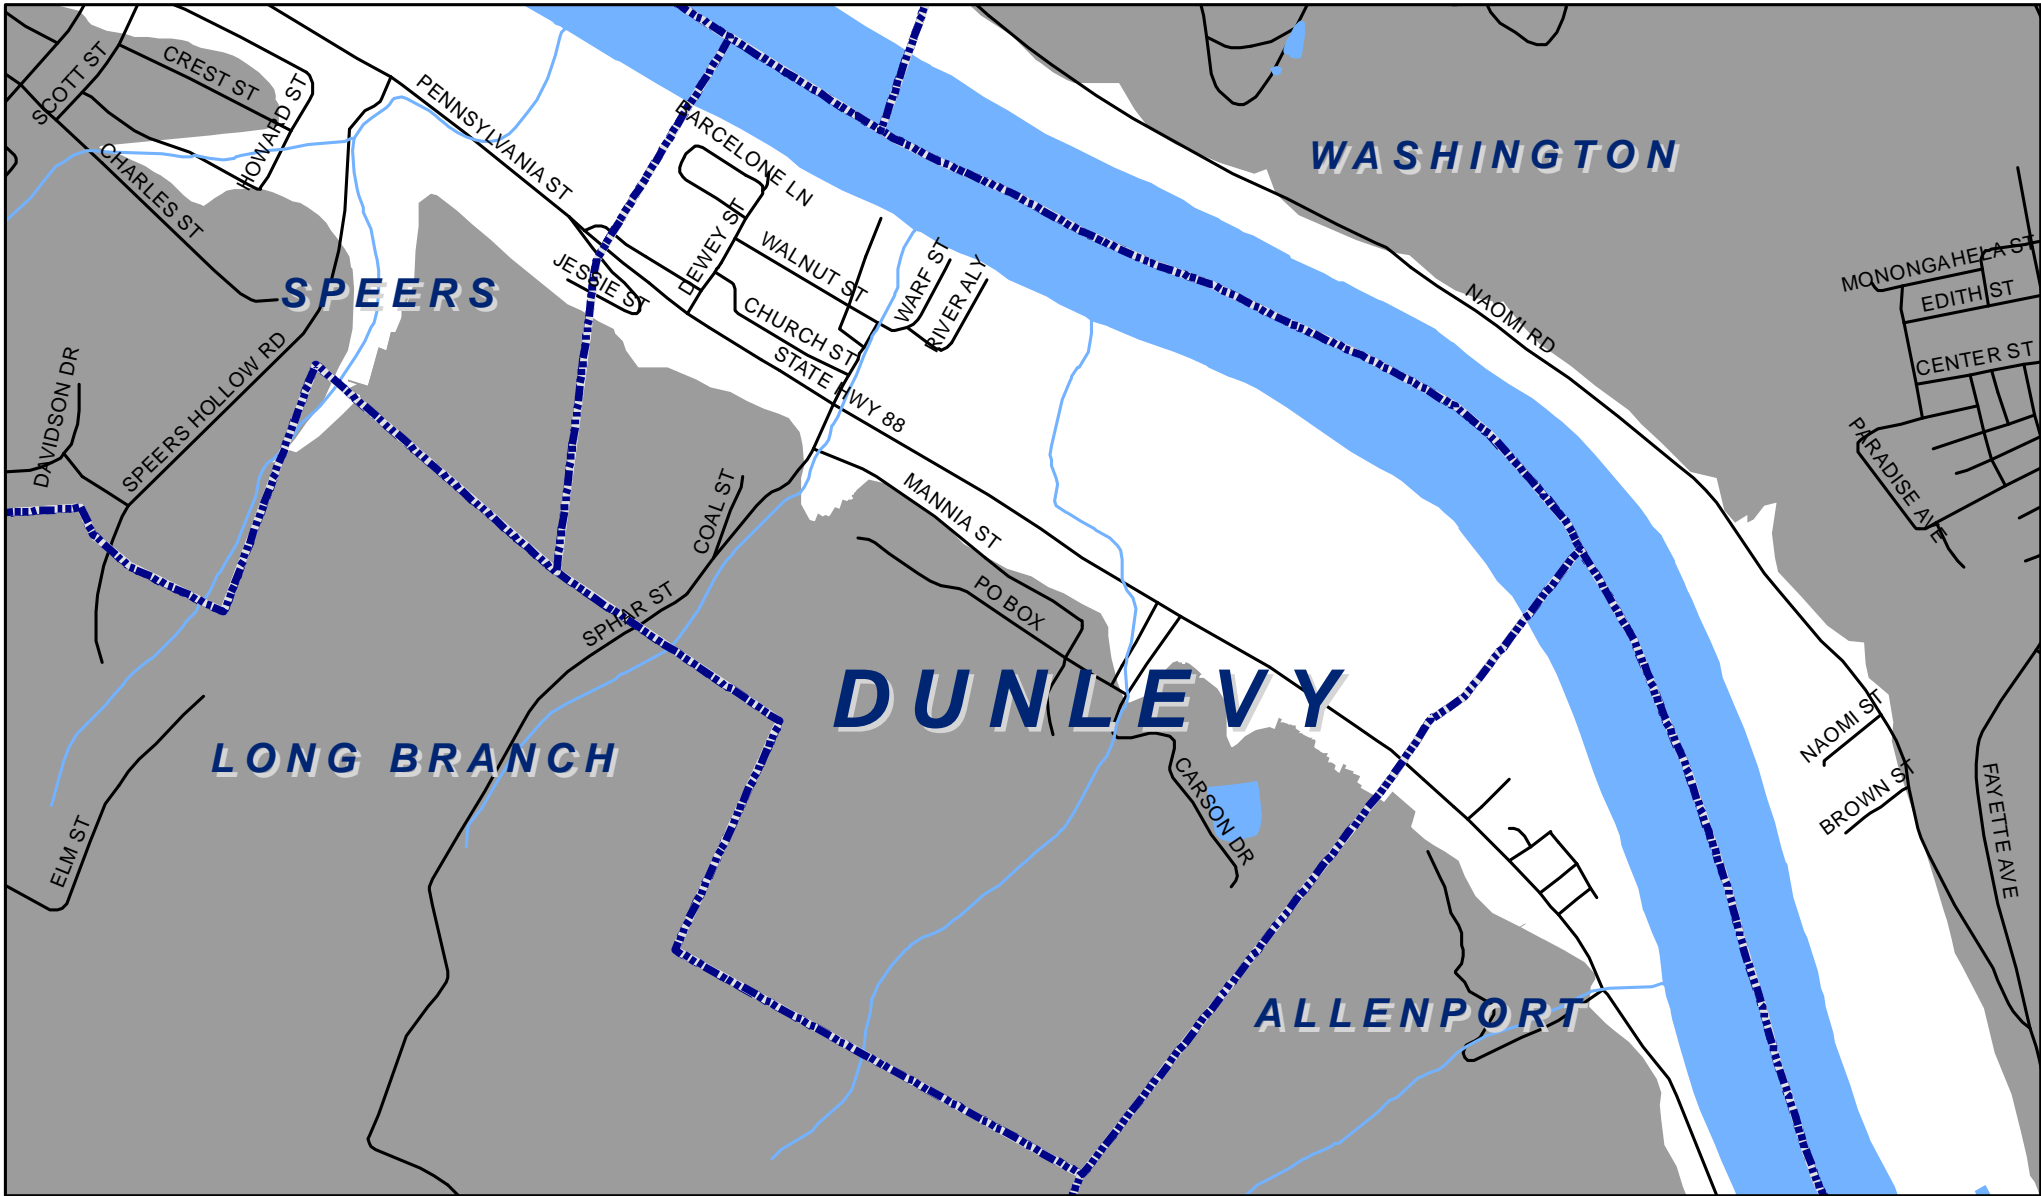

# Dunlevy Boro, Washington County

## Legend

-  Municipality Boundary
-  Undermined Area

This map was prepared using information considered to be the best historical data available.

The Department cannot verify the accuracy or completeness of this information.