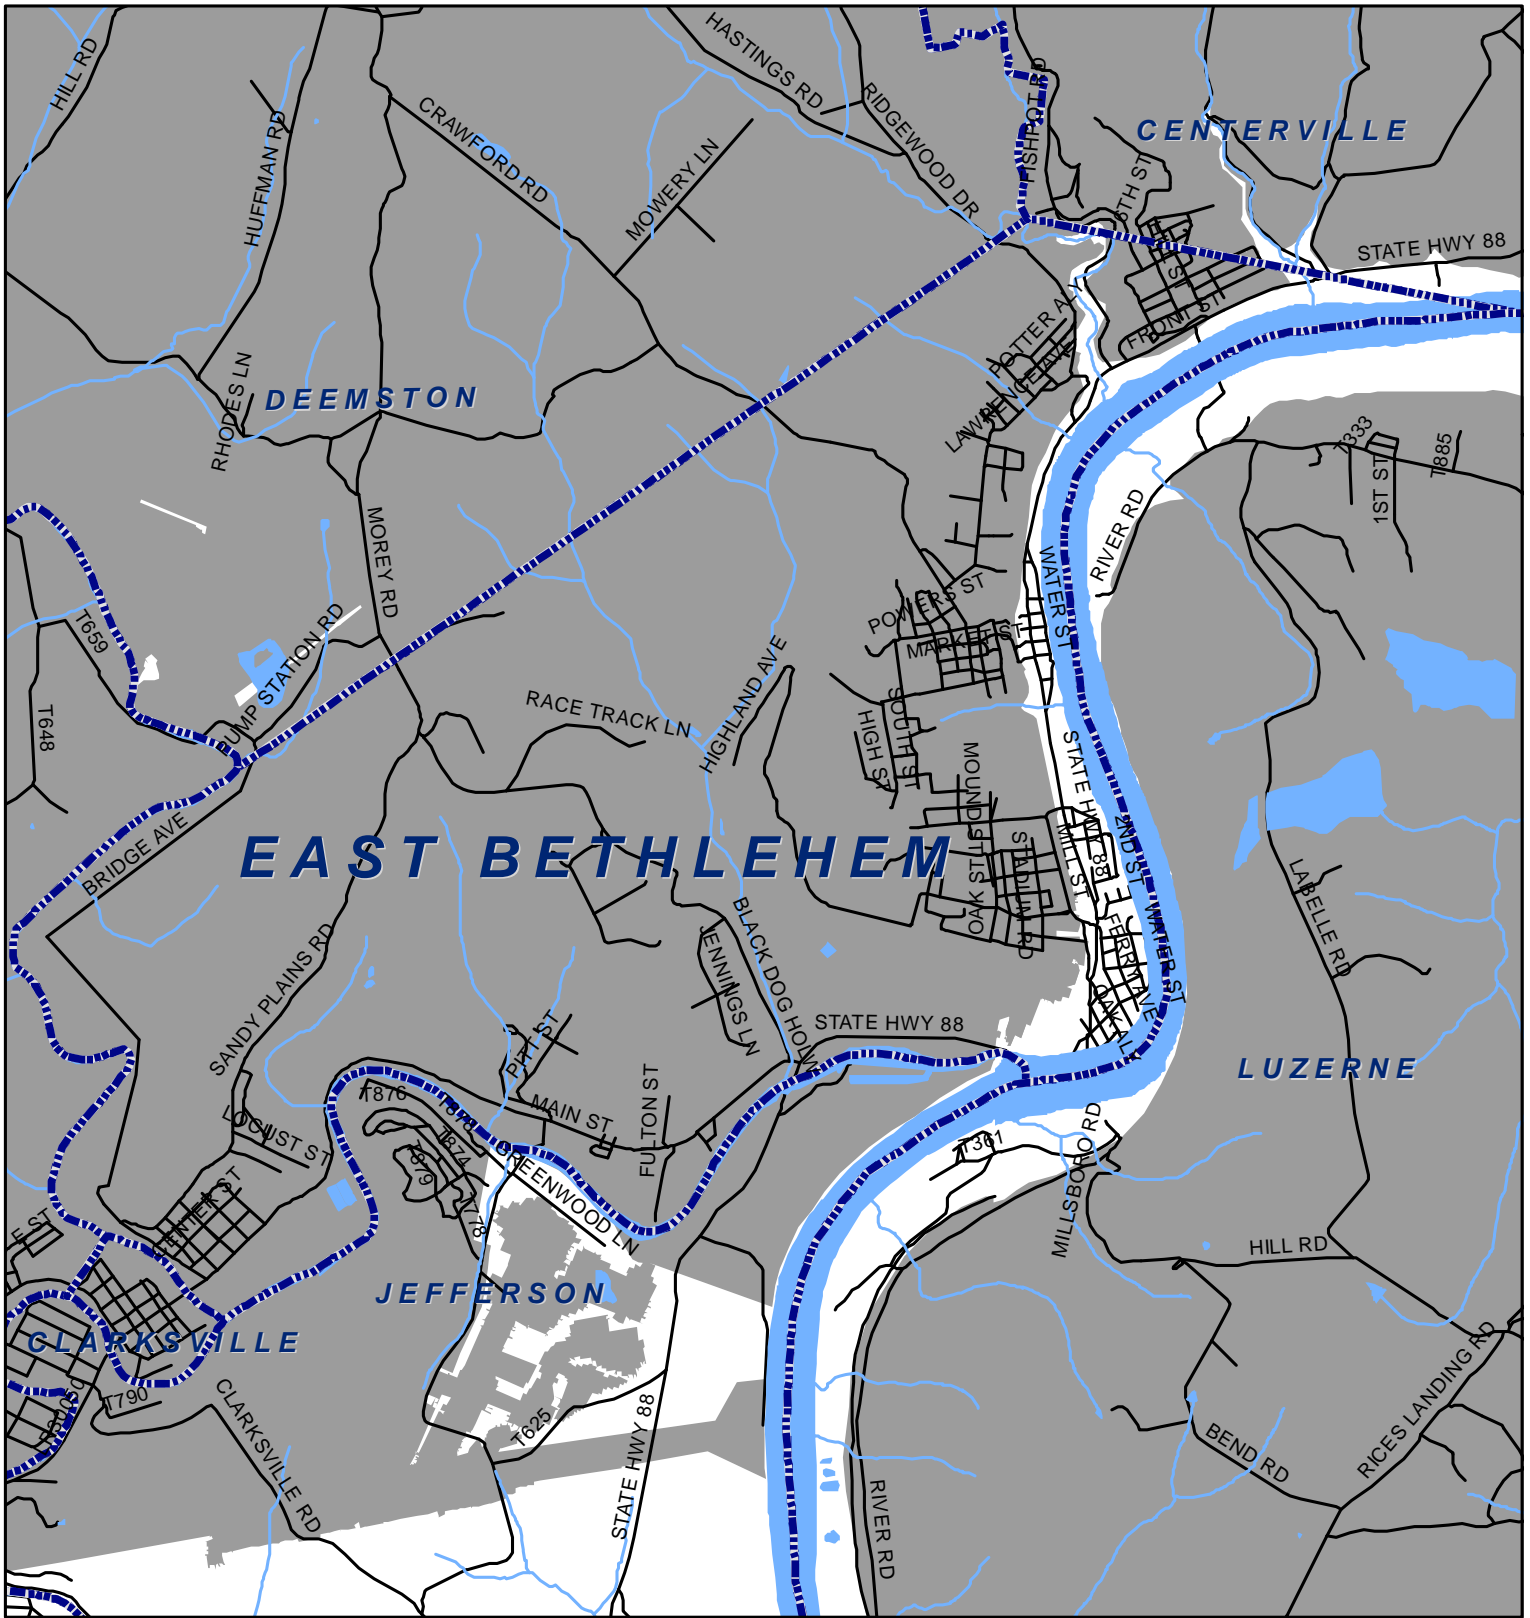

East Bethlehem Township, Washington County

Legend

-  Municipality Boundary
-  Undermined Area

This map was prepared using information considered to be the best historical data available.

The Department cannot verify the accuracy or completeness of this information.