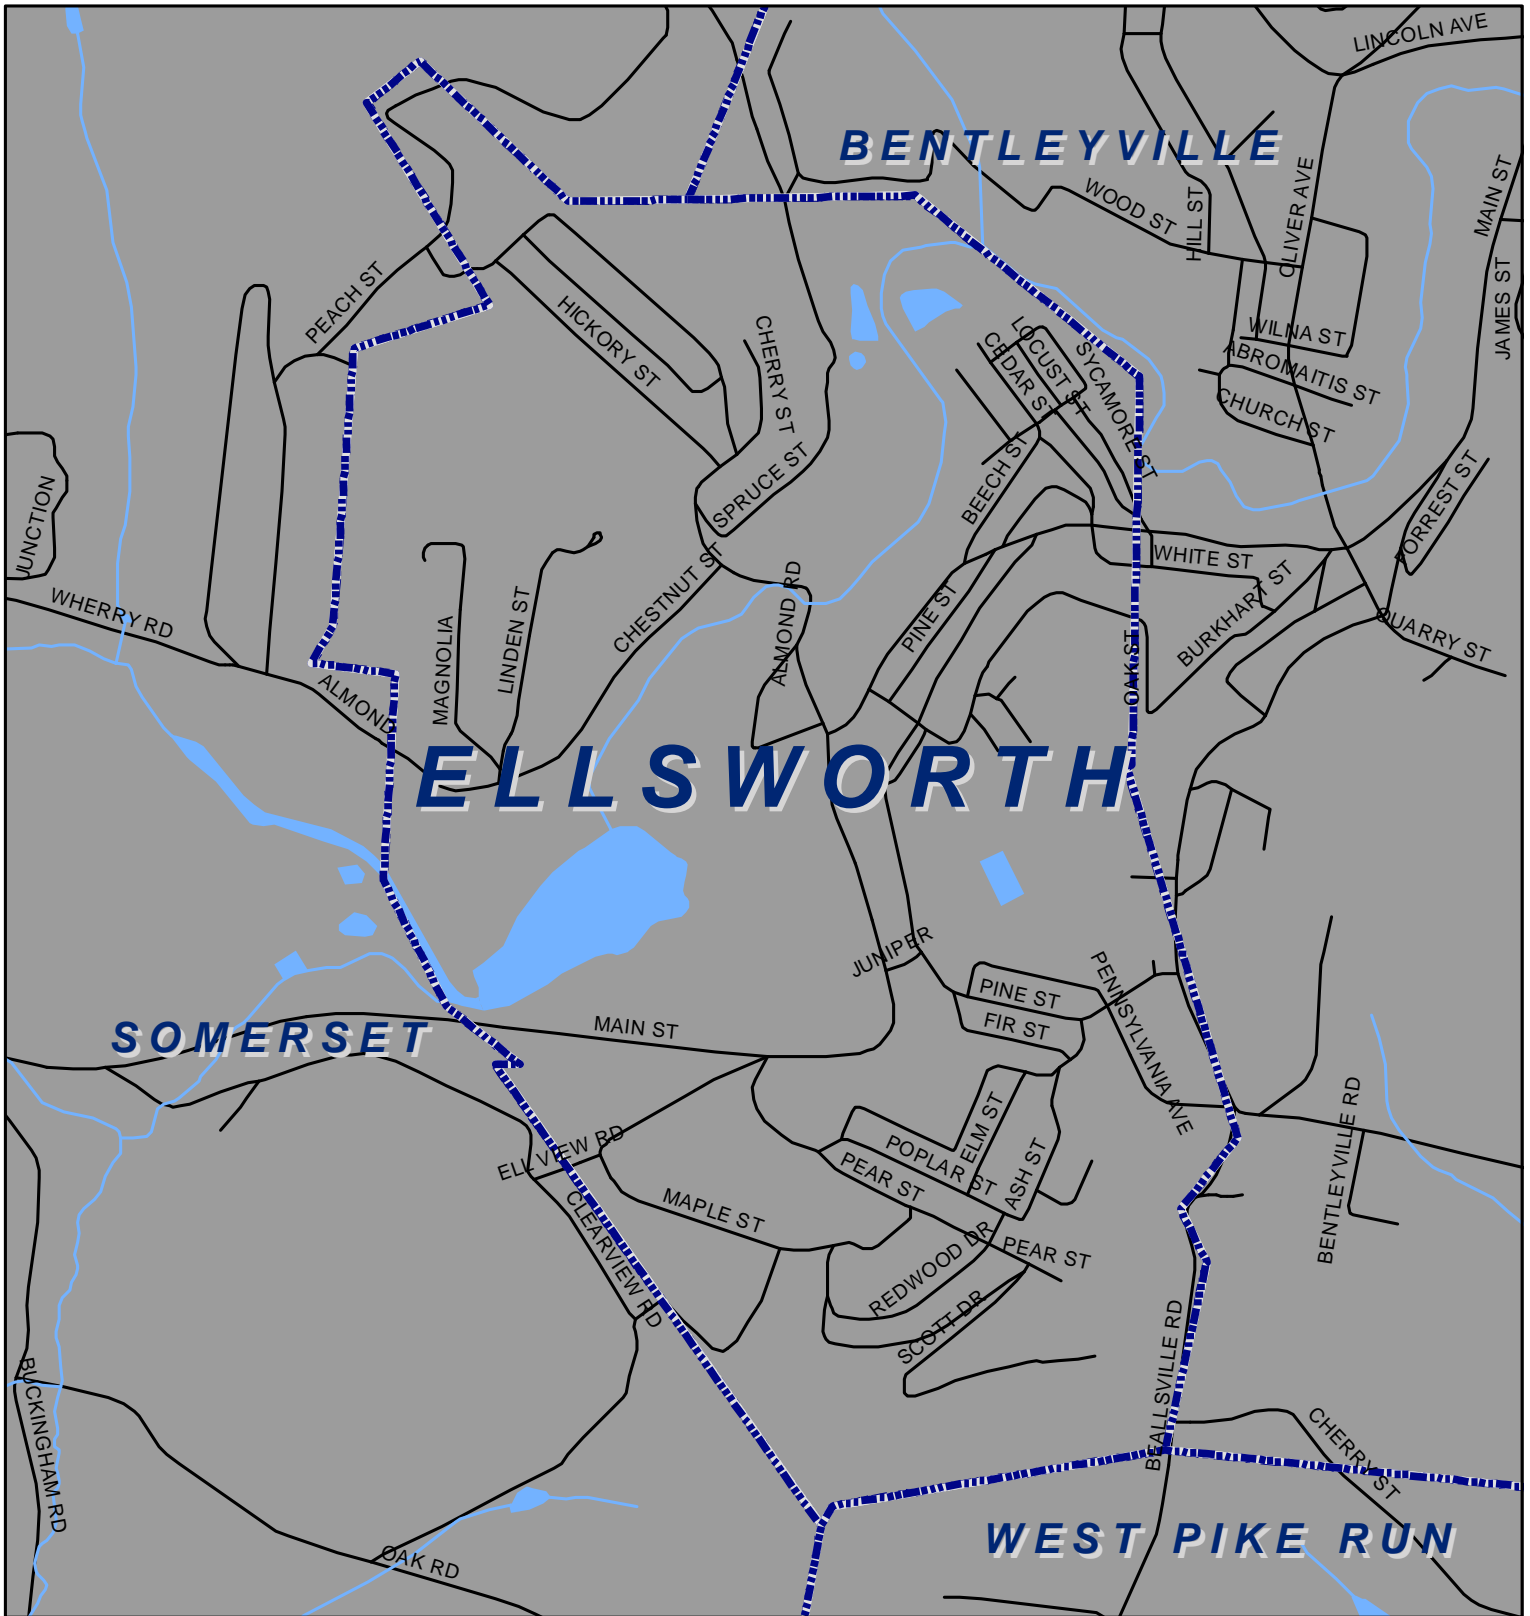

Ellsworth Boro, Washington County

Legend

-  Municipality Boundary
-  Undermined Area

This map was prepared using information considered to be the best historical data available.

The Department cannot verify the accuracy or completeness of this information.