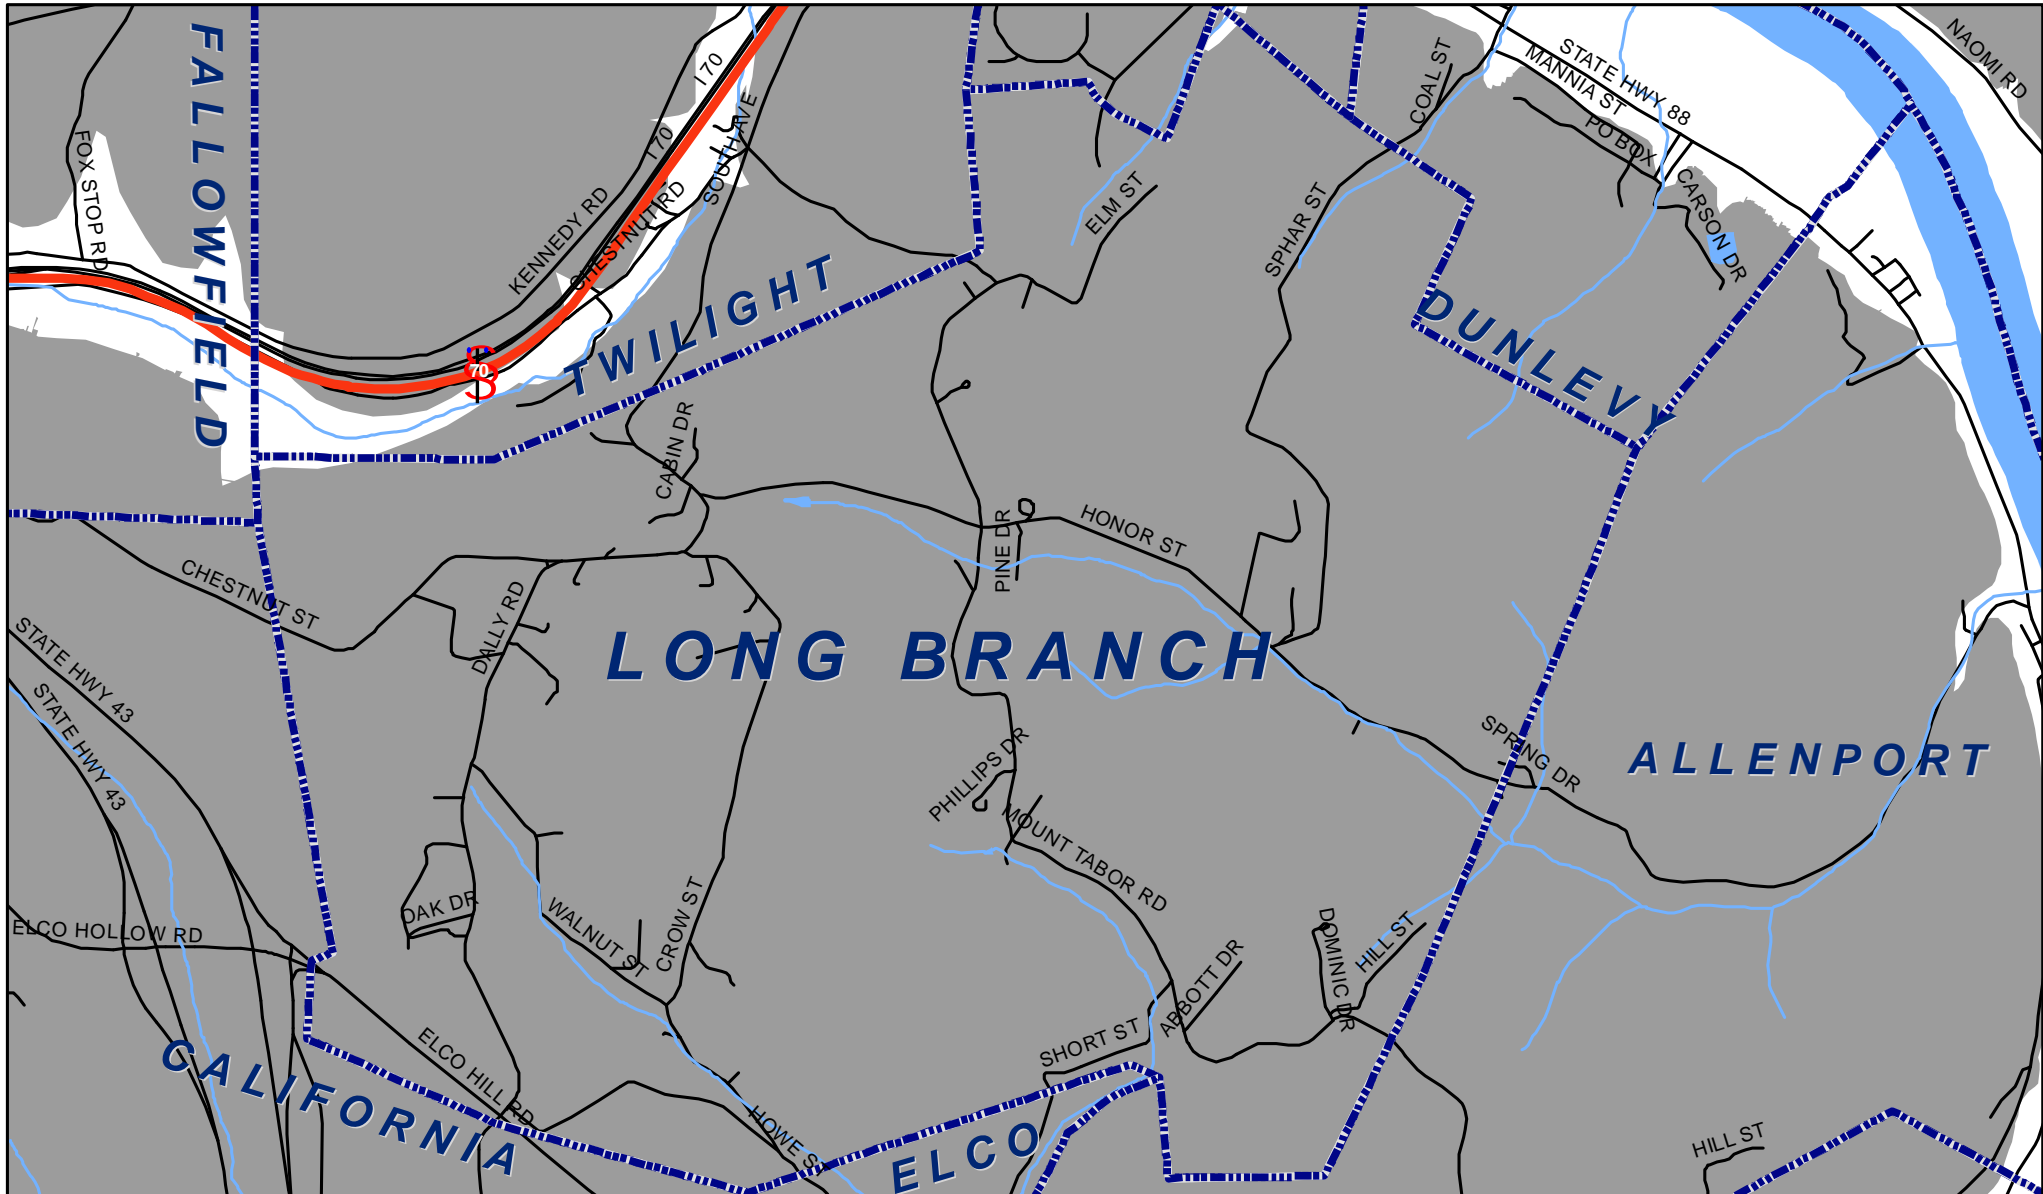

# Long Branch Boro, Washington County

## Legend

-  Municipality Boundary
-  Undermined Area

This map was prepared using information considered to be the best historical data available.

The Department cannot verify the accuracy or completeness of this information.