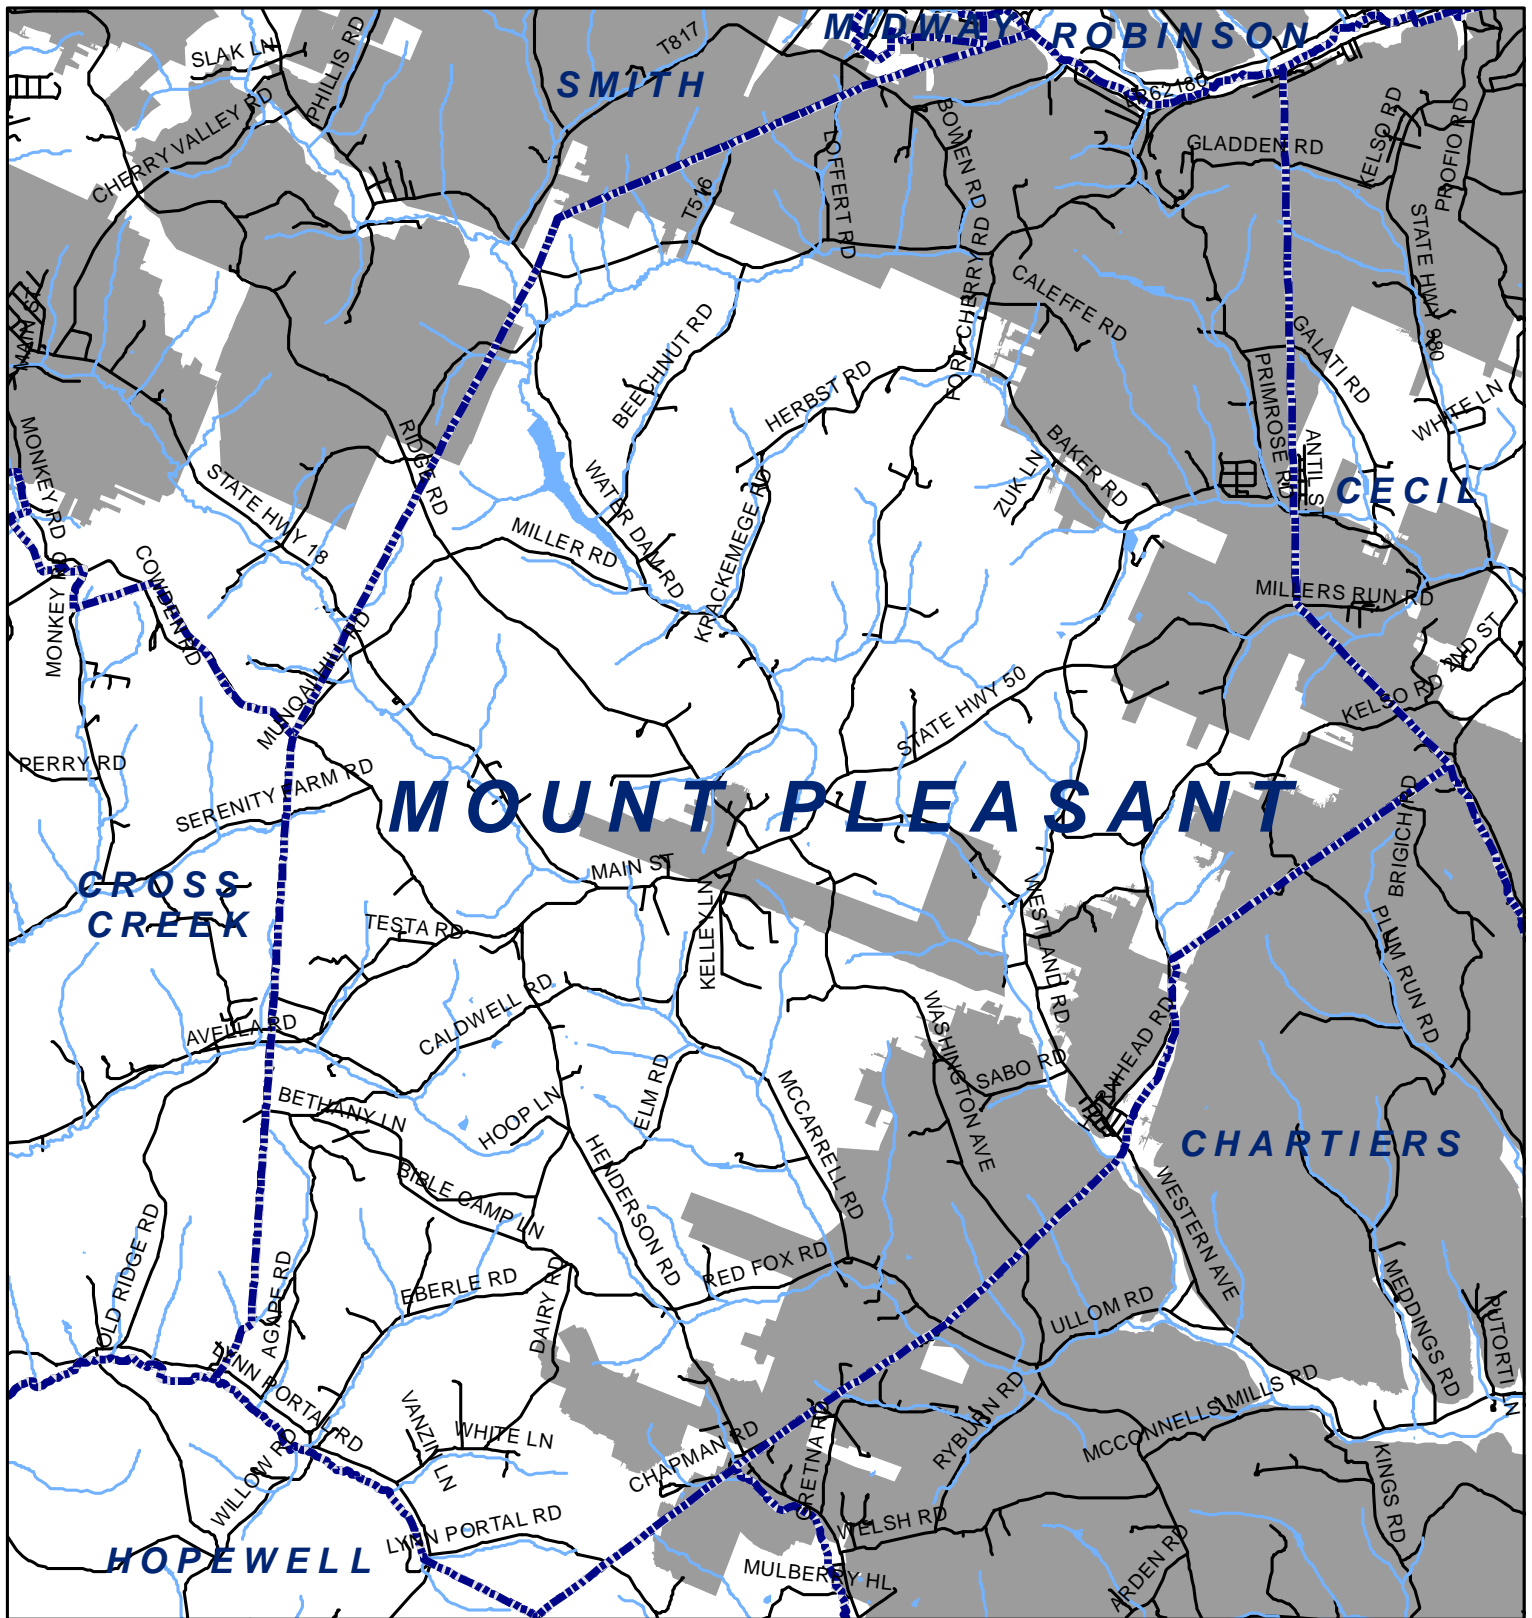

# Mount Pleasant Township, Washington County

**Legend**

-  Municipality Boundary
-  Undermined Area

This map was prepared using information considered to be the best historical data available.

The Department cannot verify the accuracy or completeness of this information.