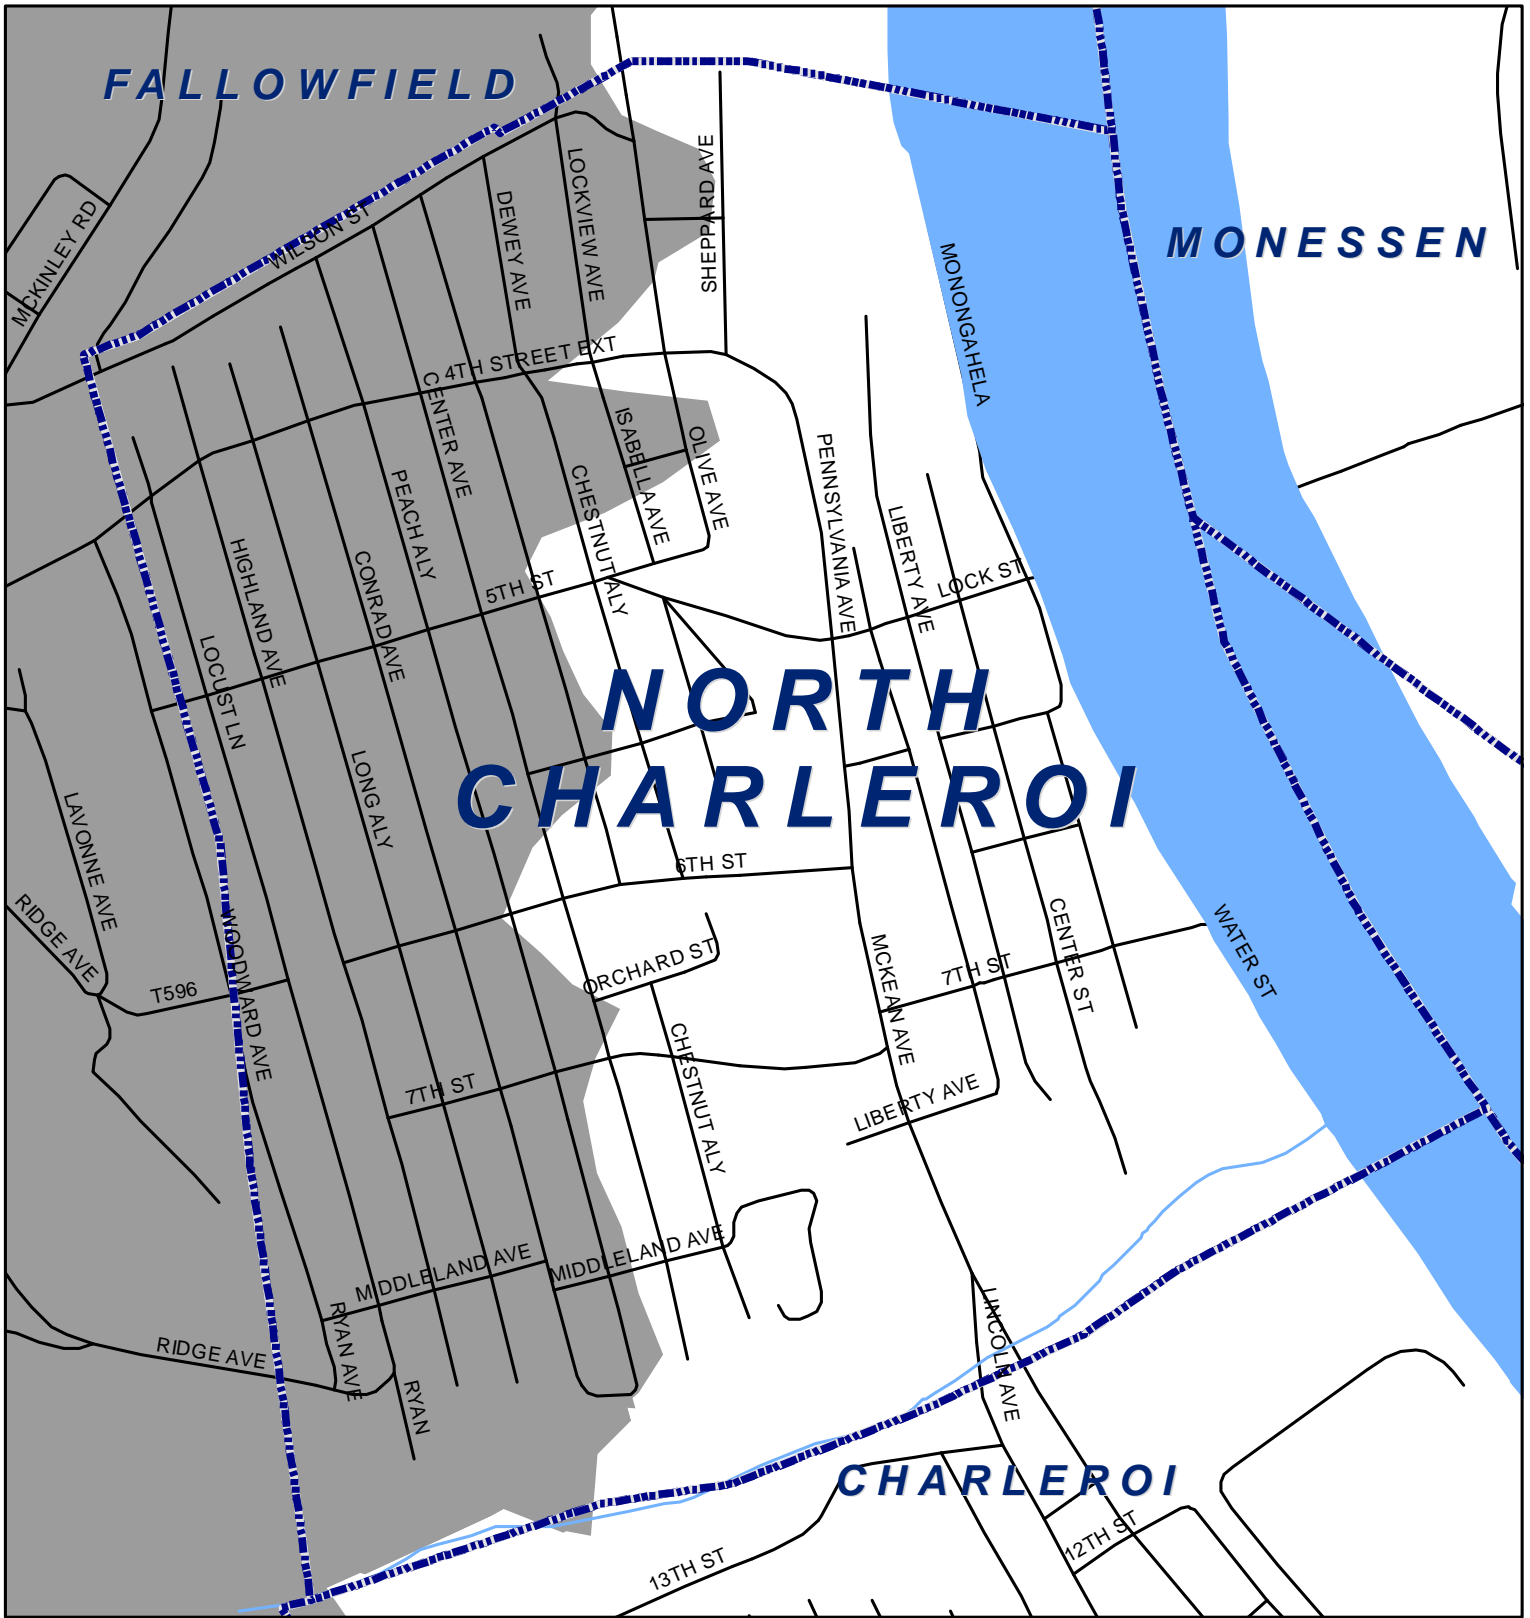

# North Charleroi Boro, Washington County

**Legend**

-  Municipality Boundary
-  Undermined Area

This map was prepared using information considered to be the best historical data available.

The Department cannot verify the accuracy or completeness of this information.