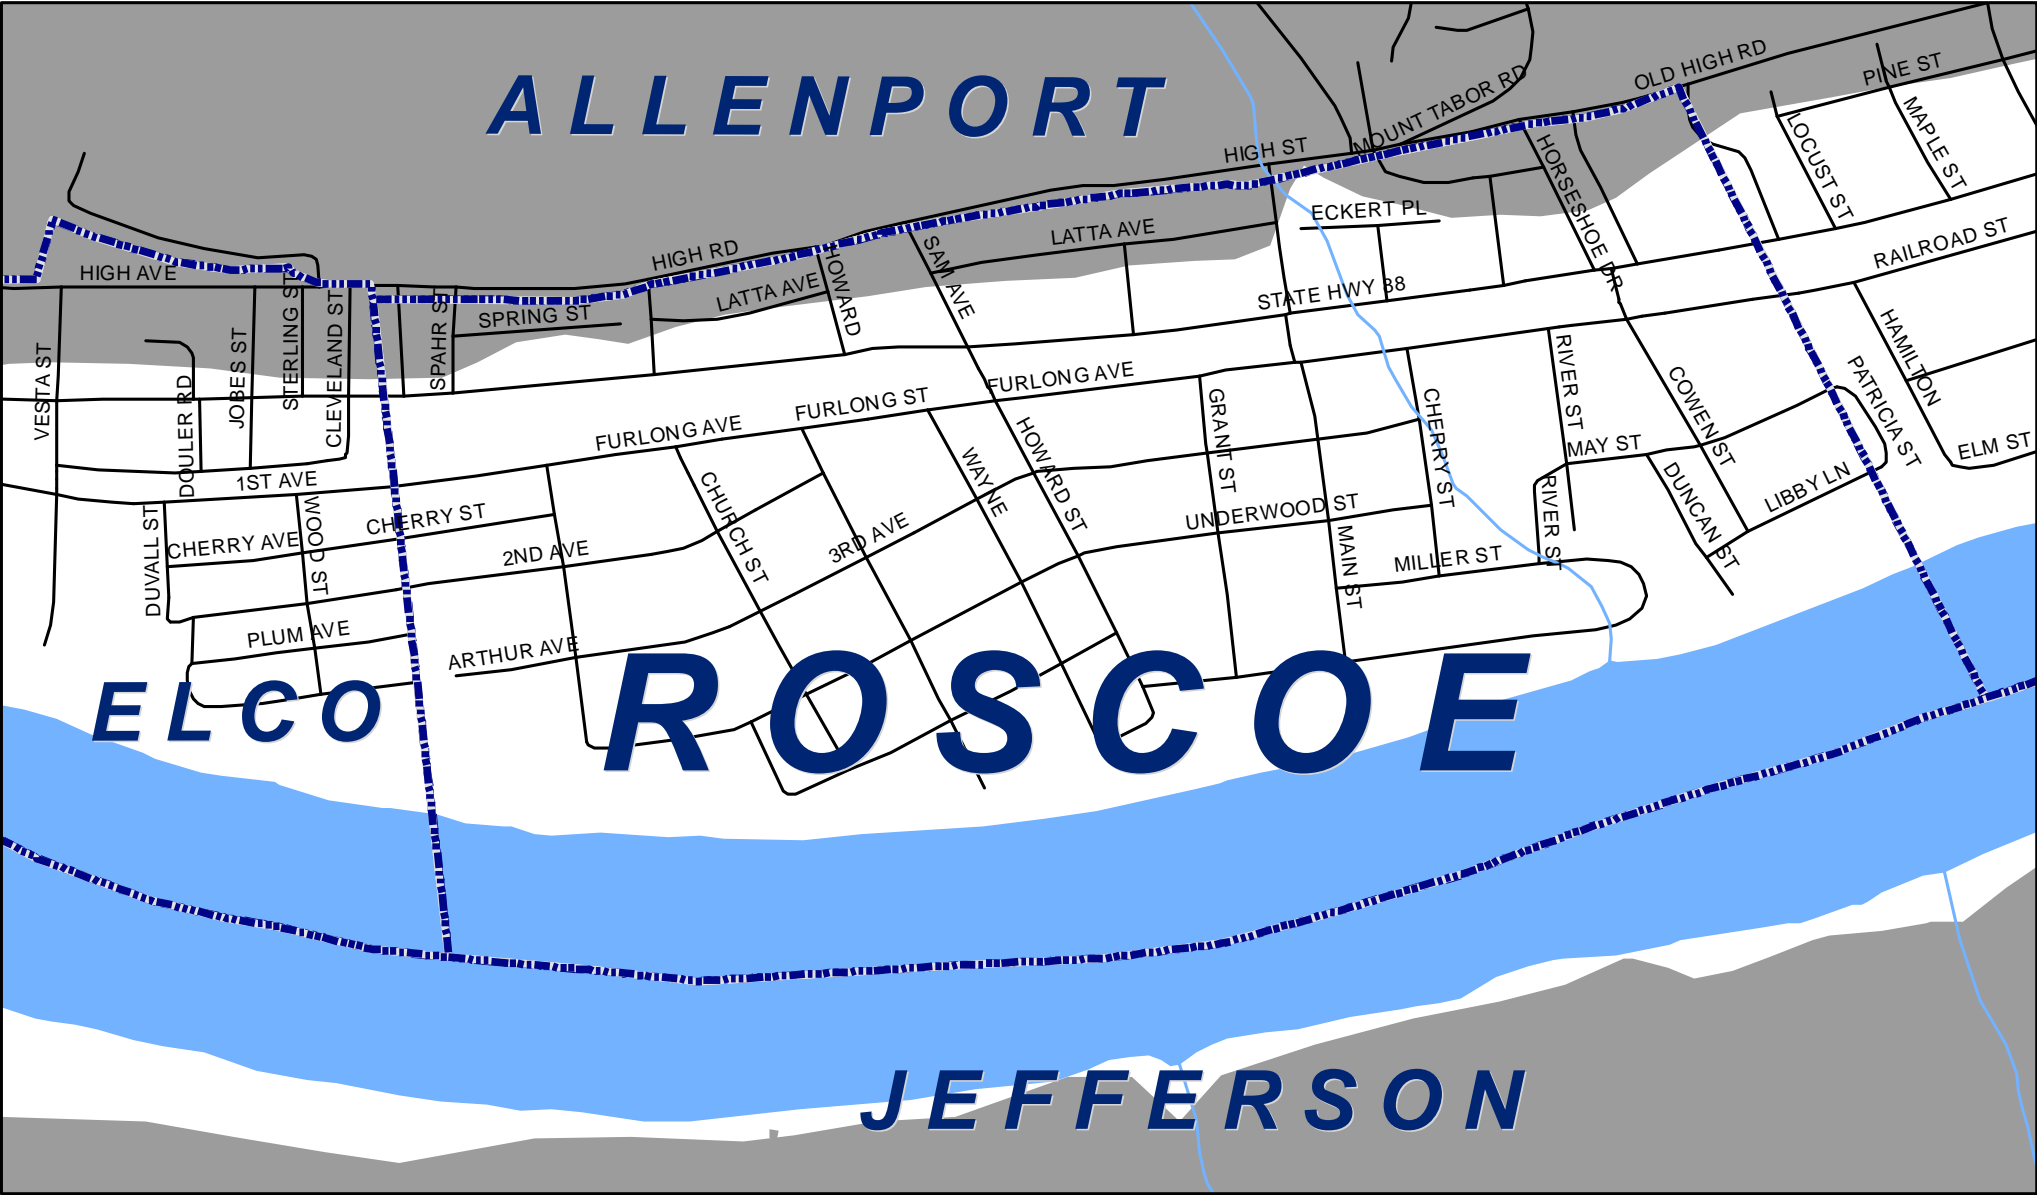

Roscoe Boro, Washington County

Legend

-  Municipality Boundary
-  Undermined Area

This map was prepared using information considered to be the best historical data available.

The Department cannot verify the accuracy or completeness of this information.