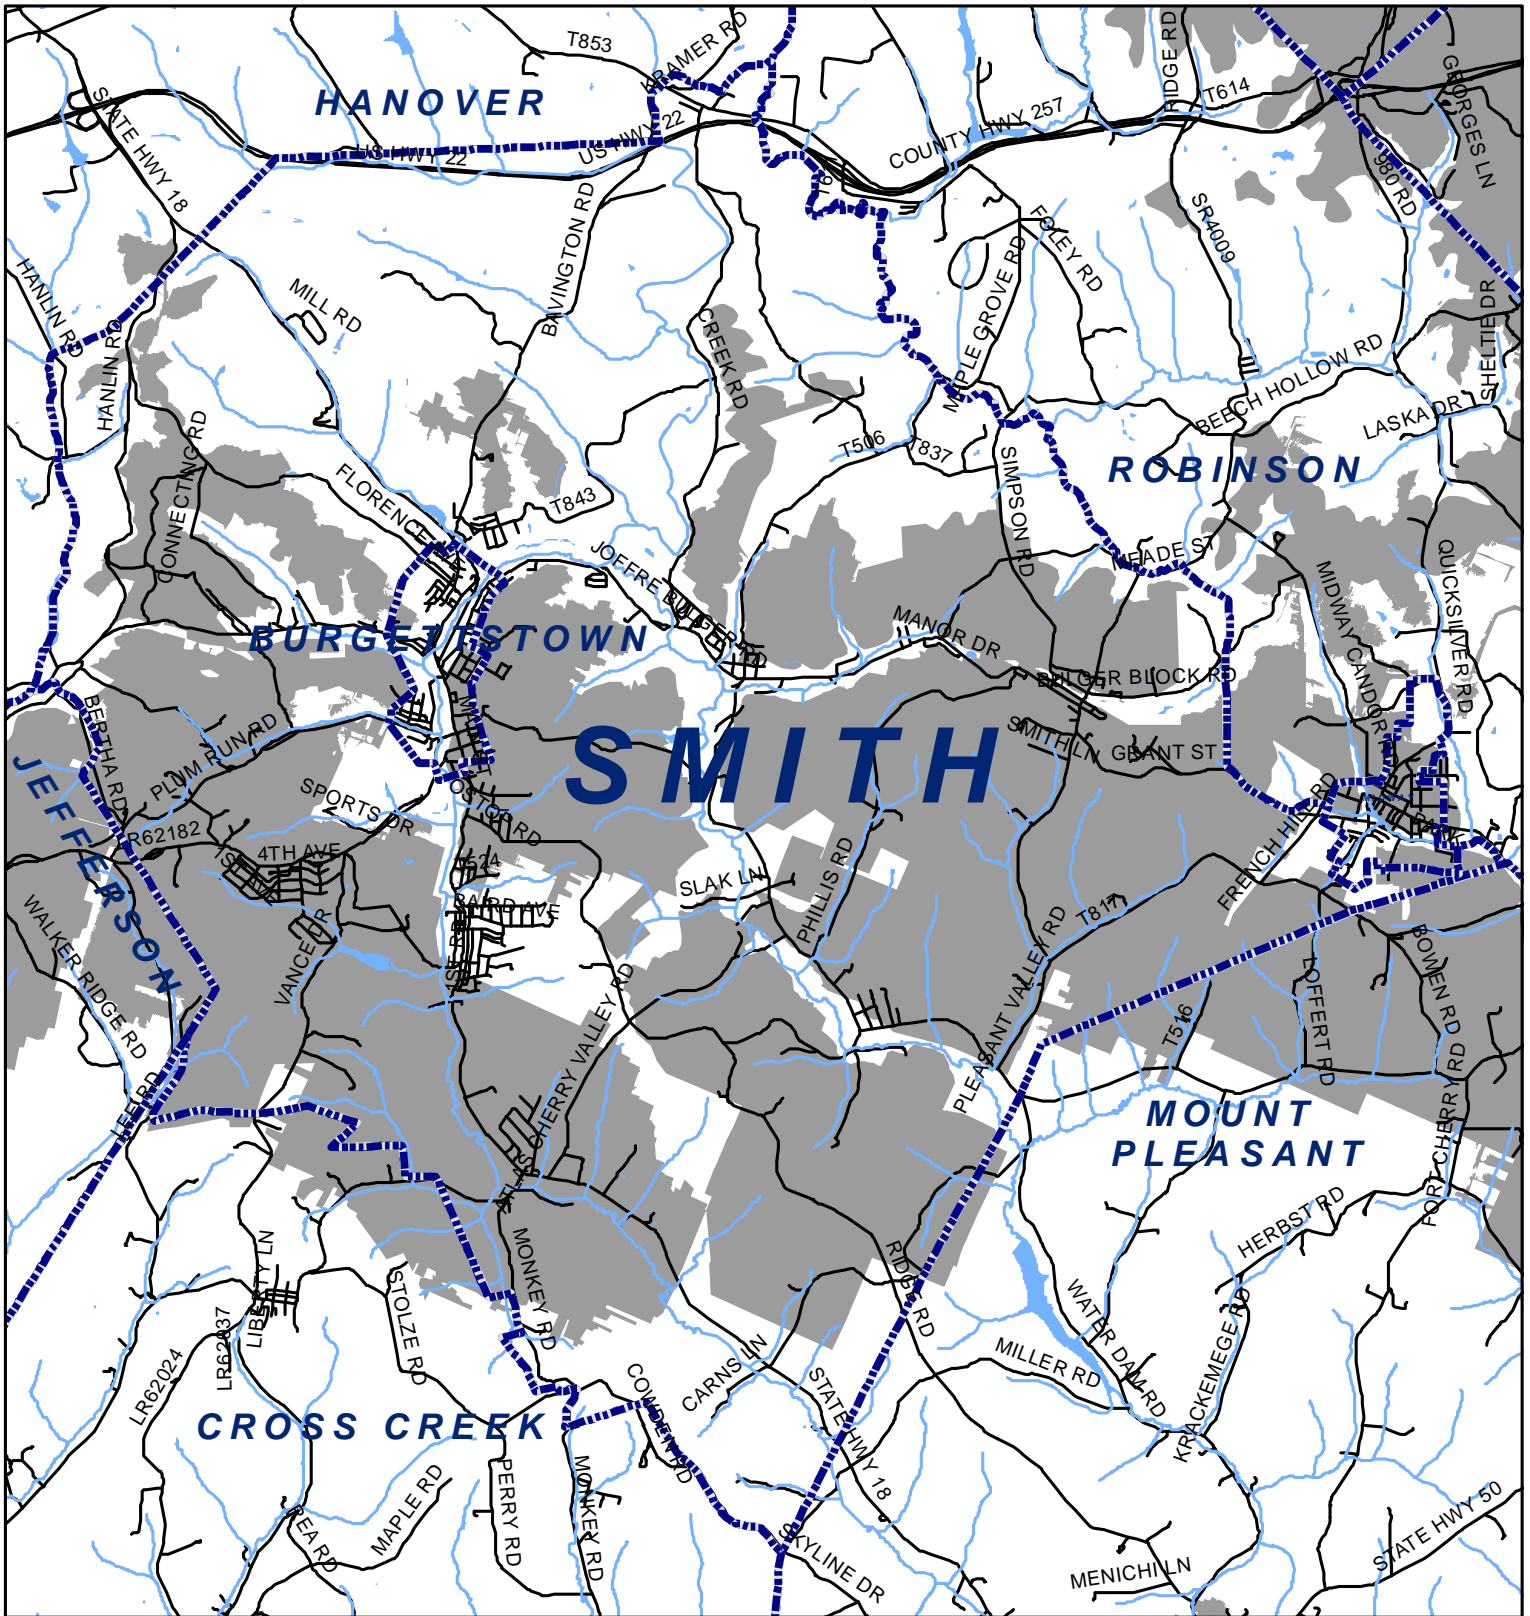

Smith Township, Washington County

Legend

-  Municipality Boundary
-  Undermined Area

This map was prepared using information considered to be the best historical data available.

The Department cannot verify the accuracy or completeness of this information.