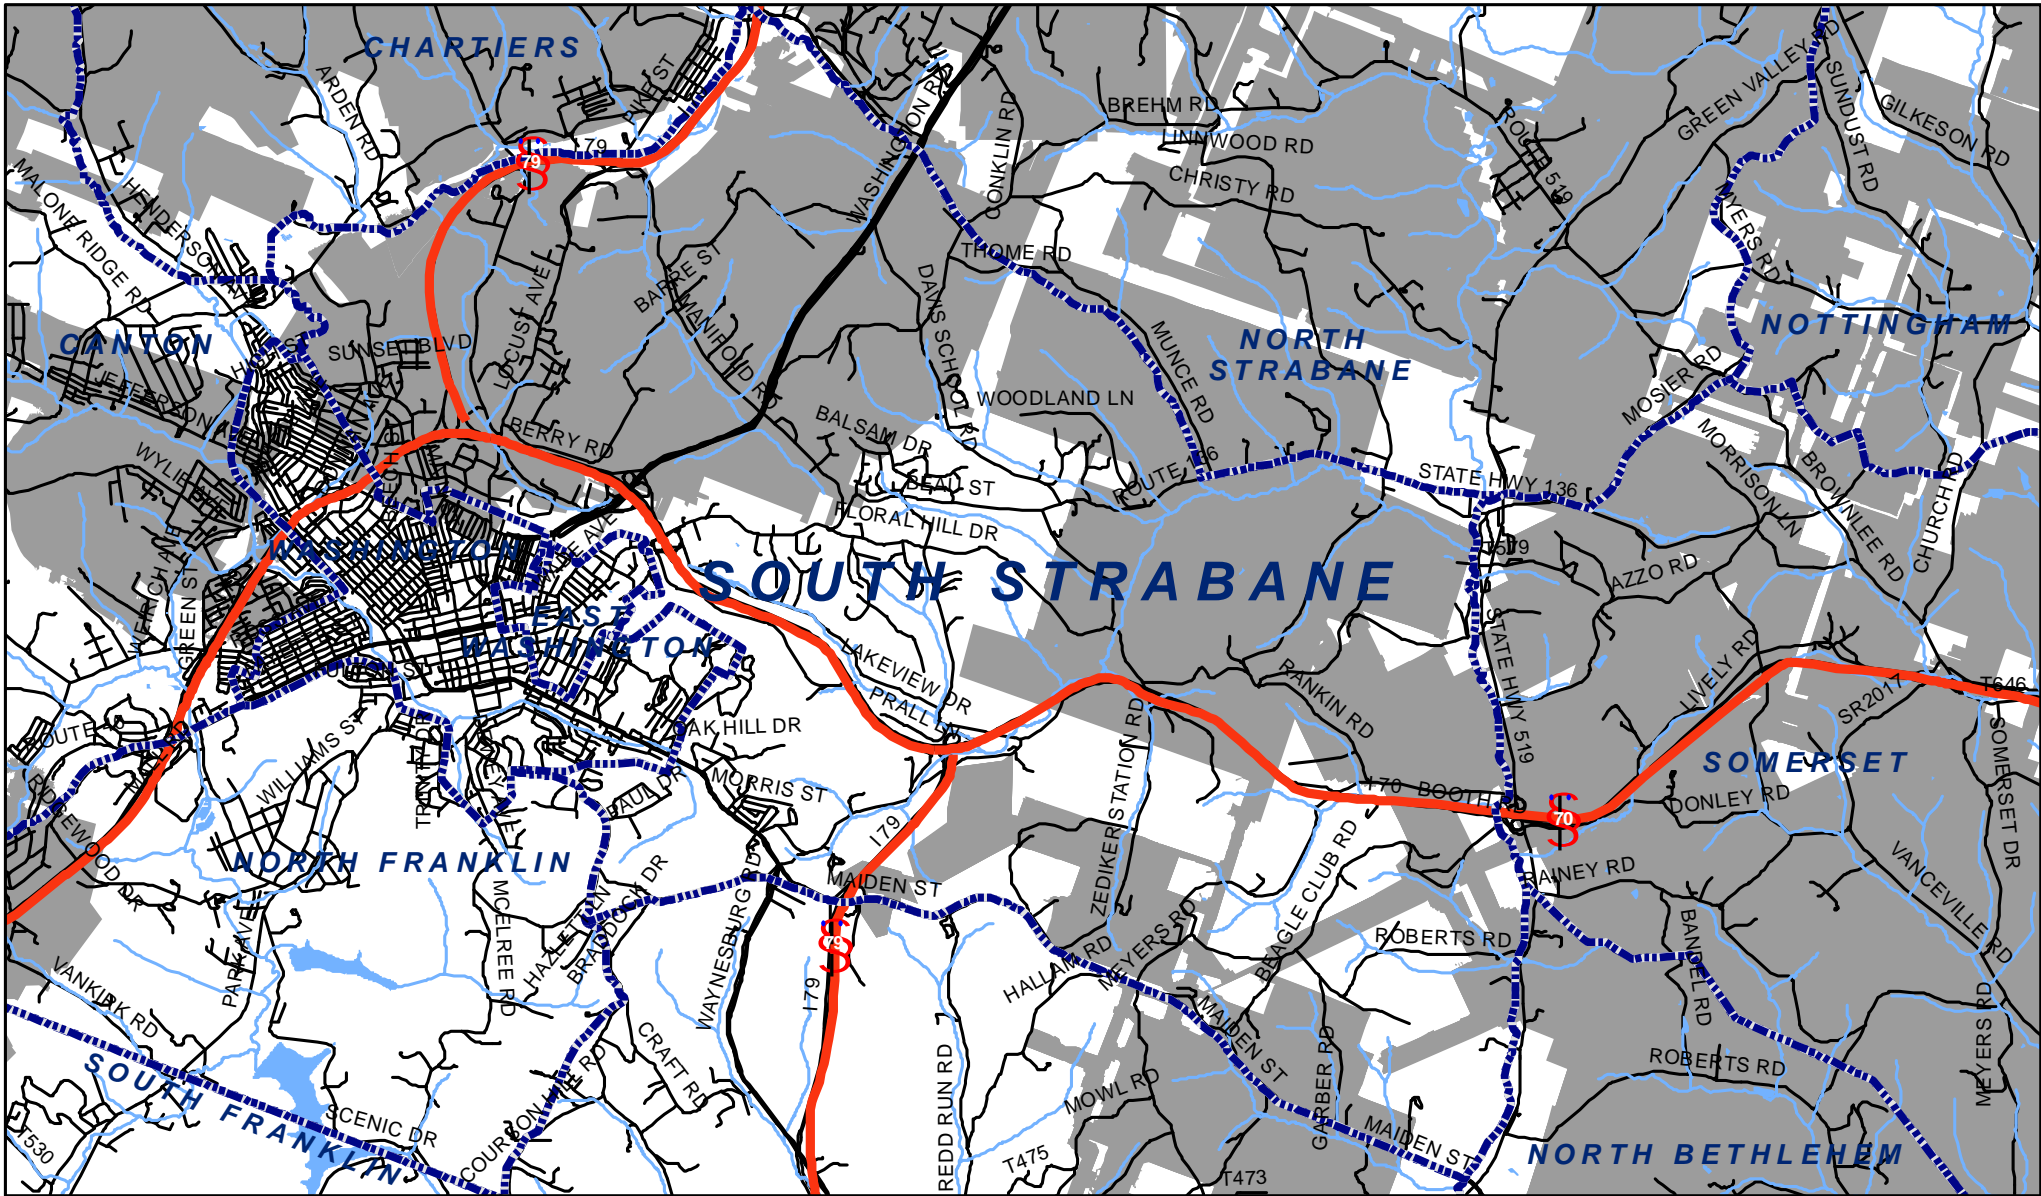

# South Strabane Township, Washington County

## Legend

-  Municipality Boundary
-  Undermined Area

This map was prepared using information considered to be the best historical data available.

The Department cannot verify the accuracy or completeness of this information.