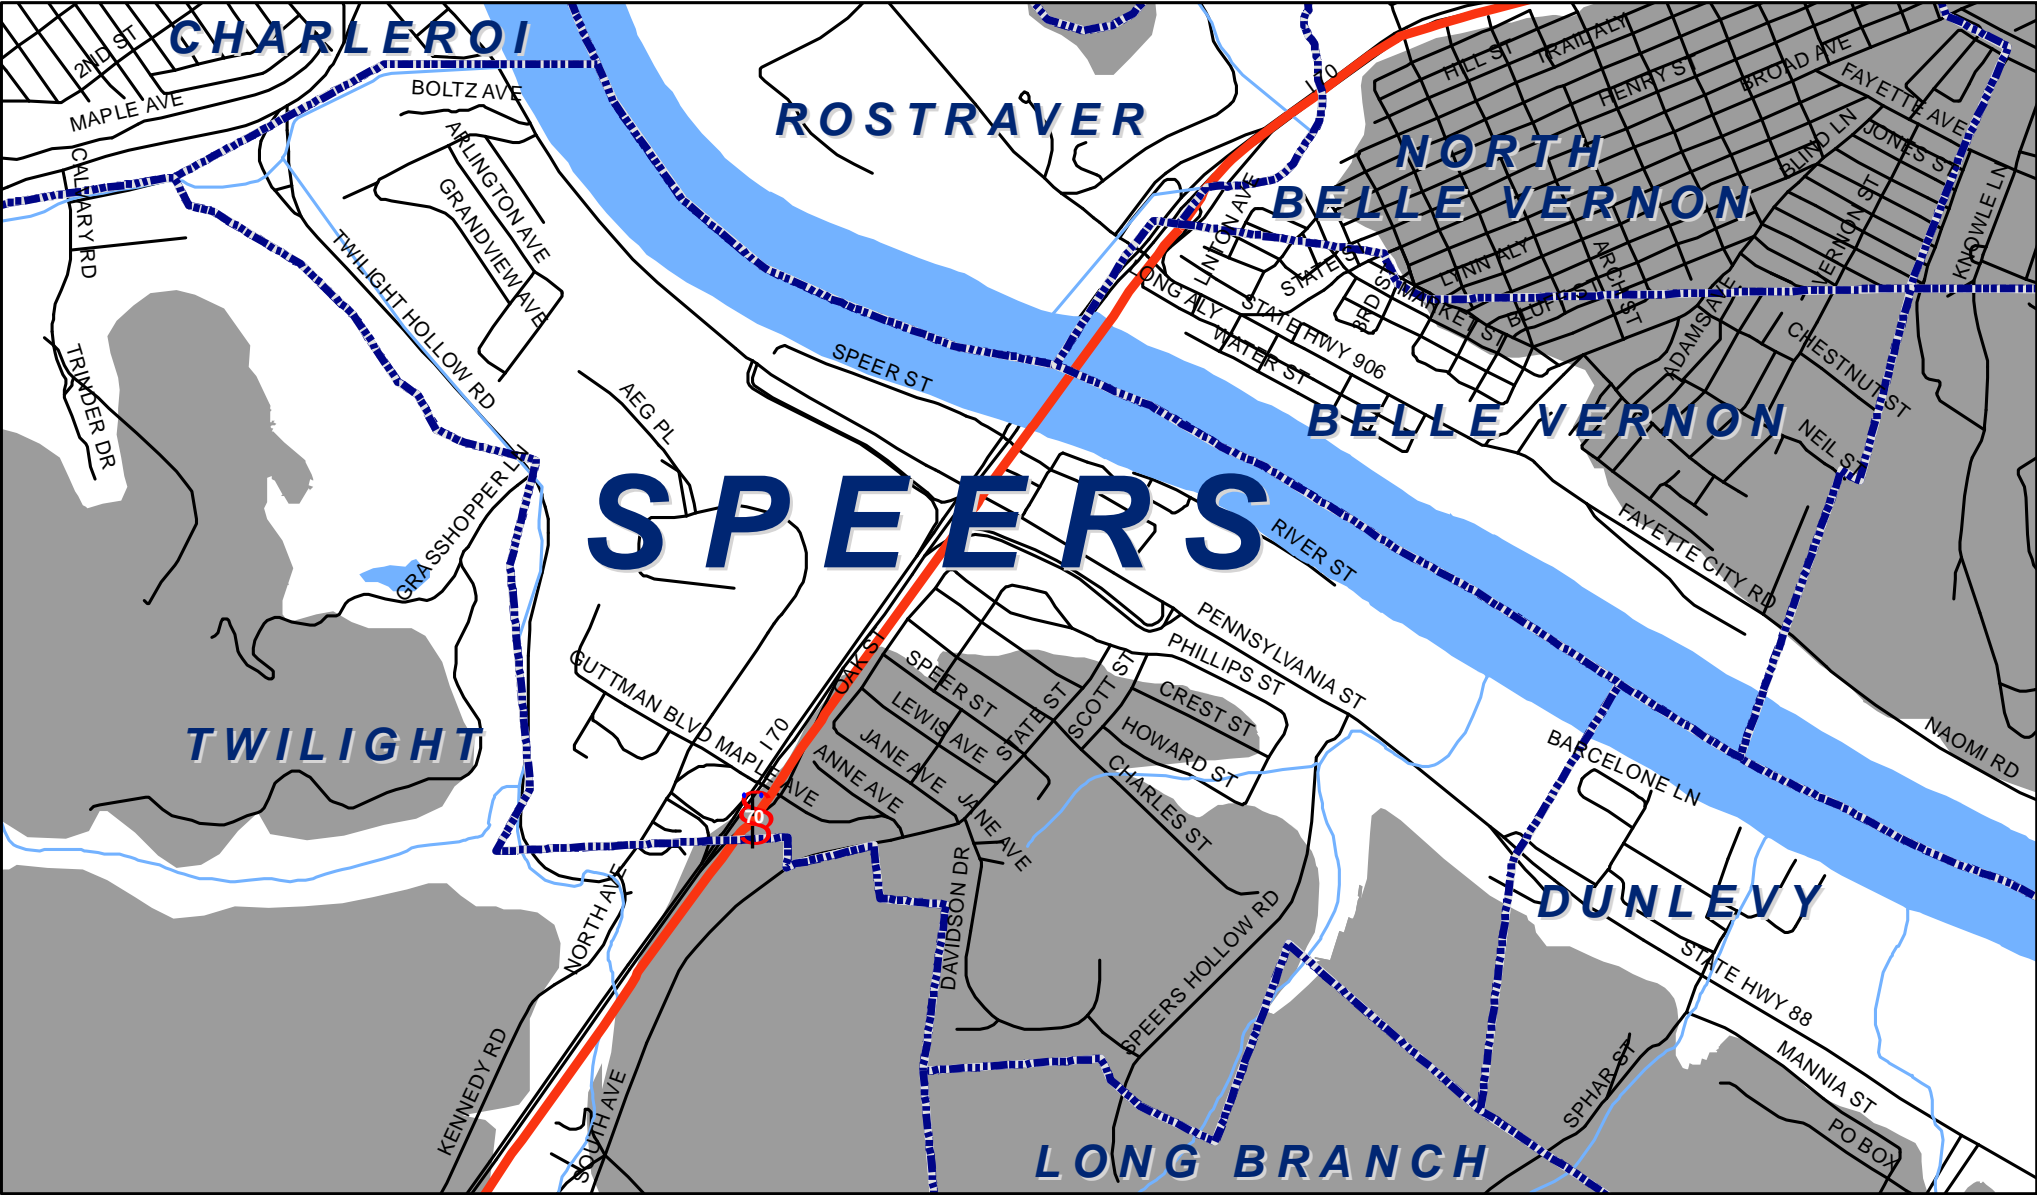

Speers Boro, Washington County

Legend

- Municipality Boundary
- Undermined Area

This map was prepared using information considered to be the best historical data available.

The Department cannot verify the accuracy or completeness of this information.