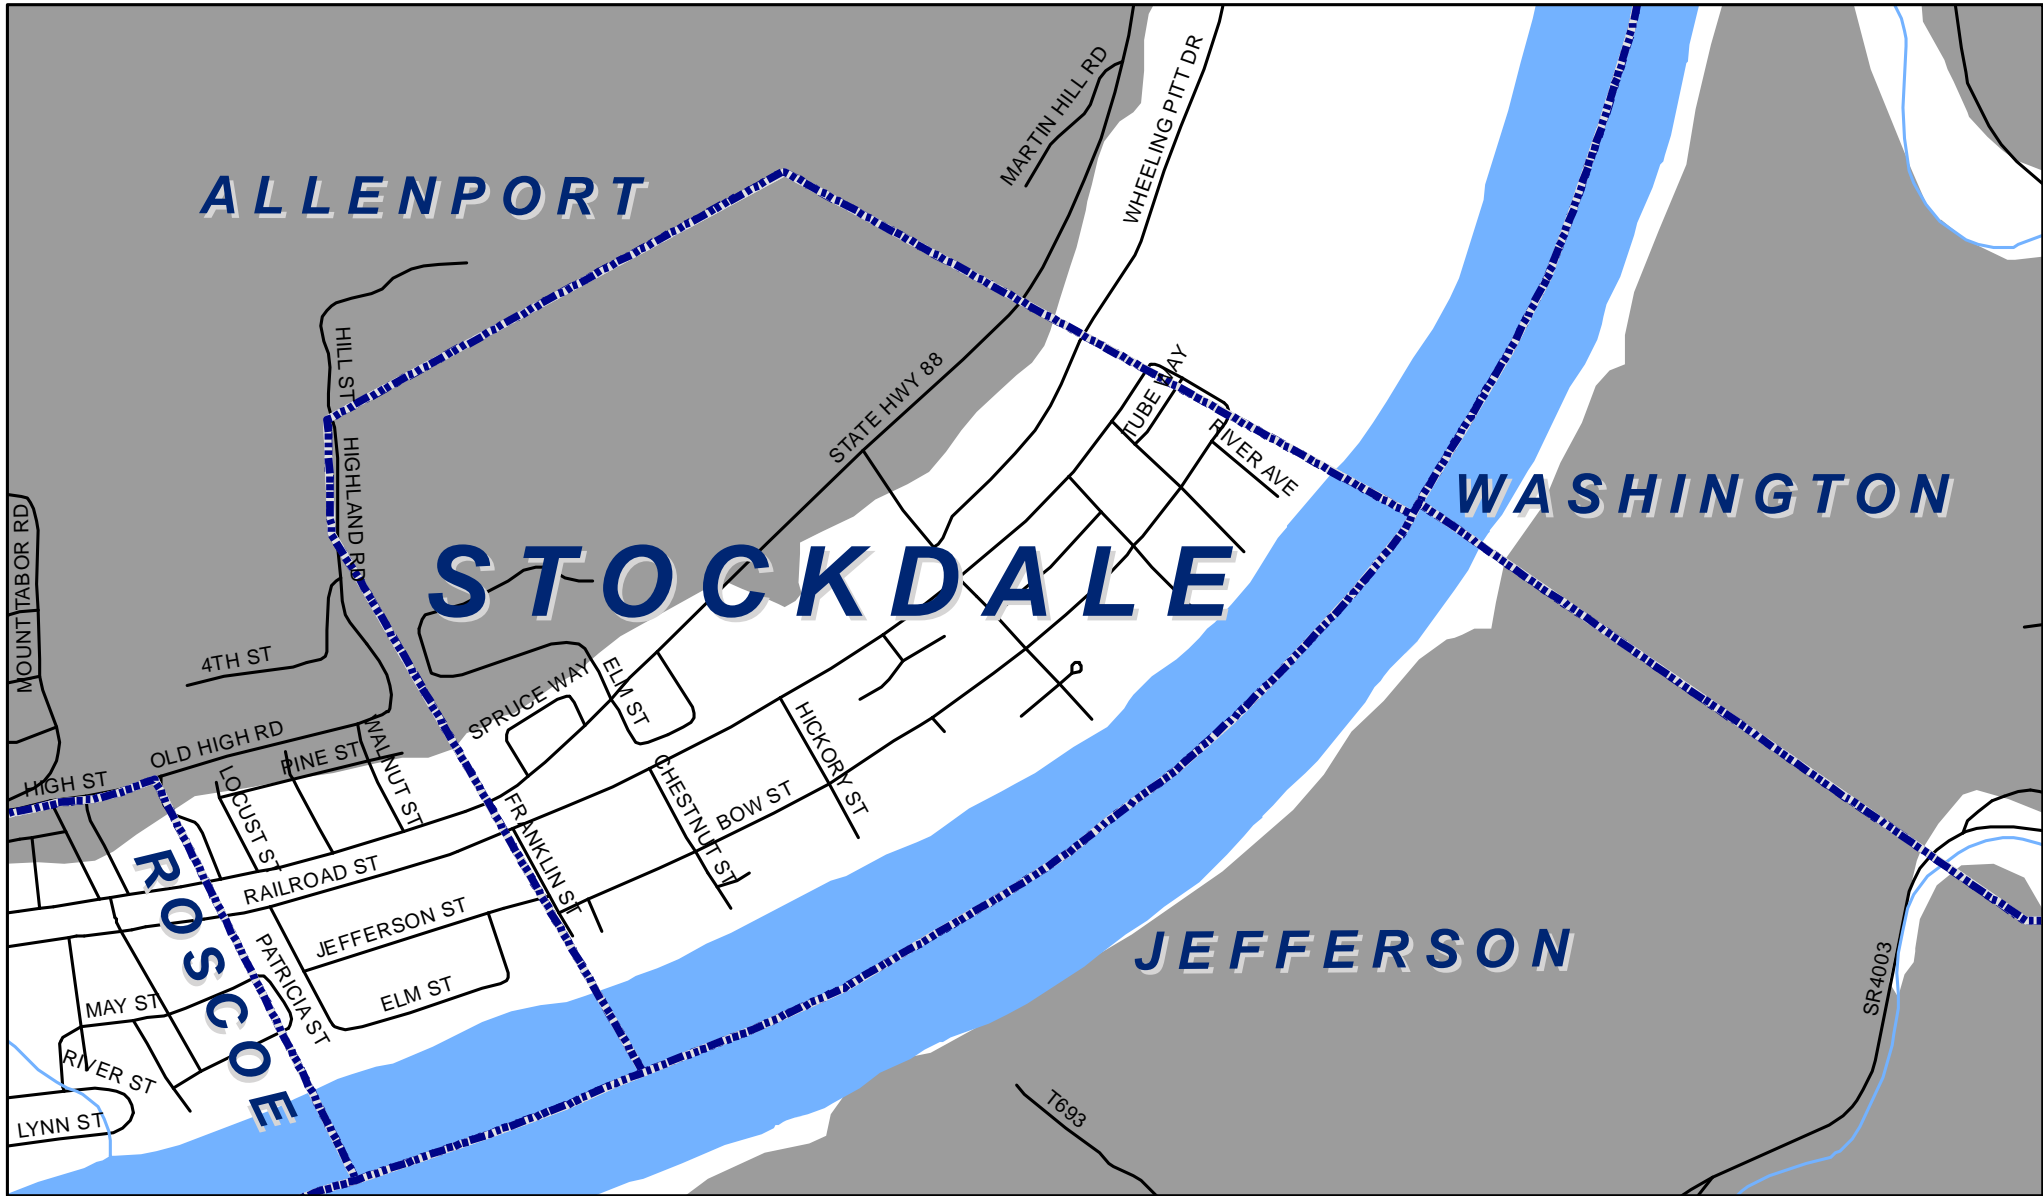

Stockdale Boro, Washington County

Legend

-  Municipality Boundary
-  Undermined Area

This map was prepared using information considered to be the best historical data available.

The Department cannot verify the accuracy or completeness of this information.