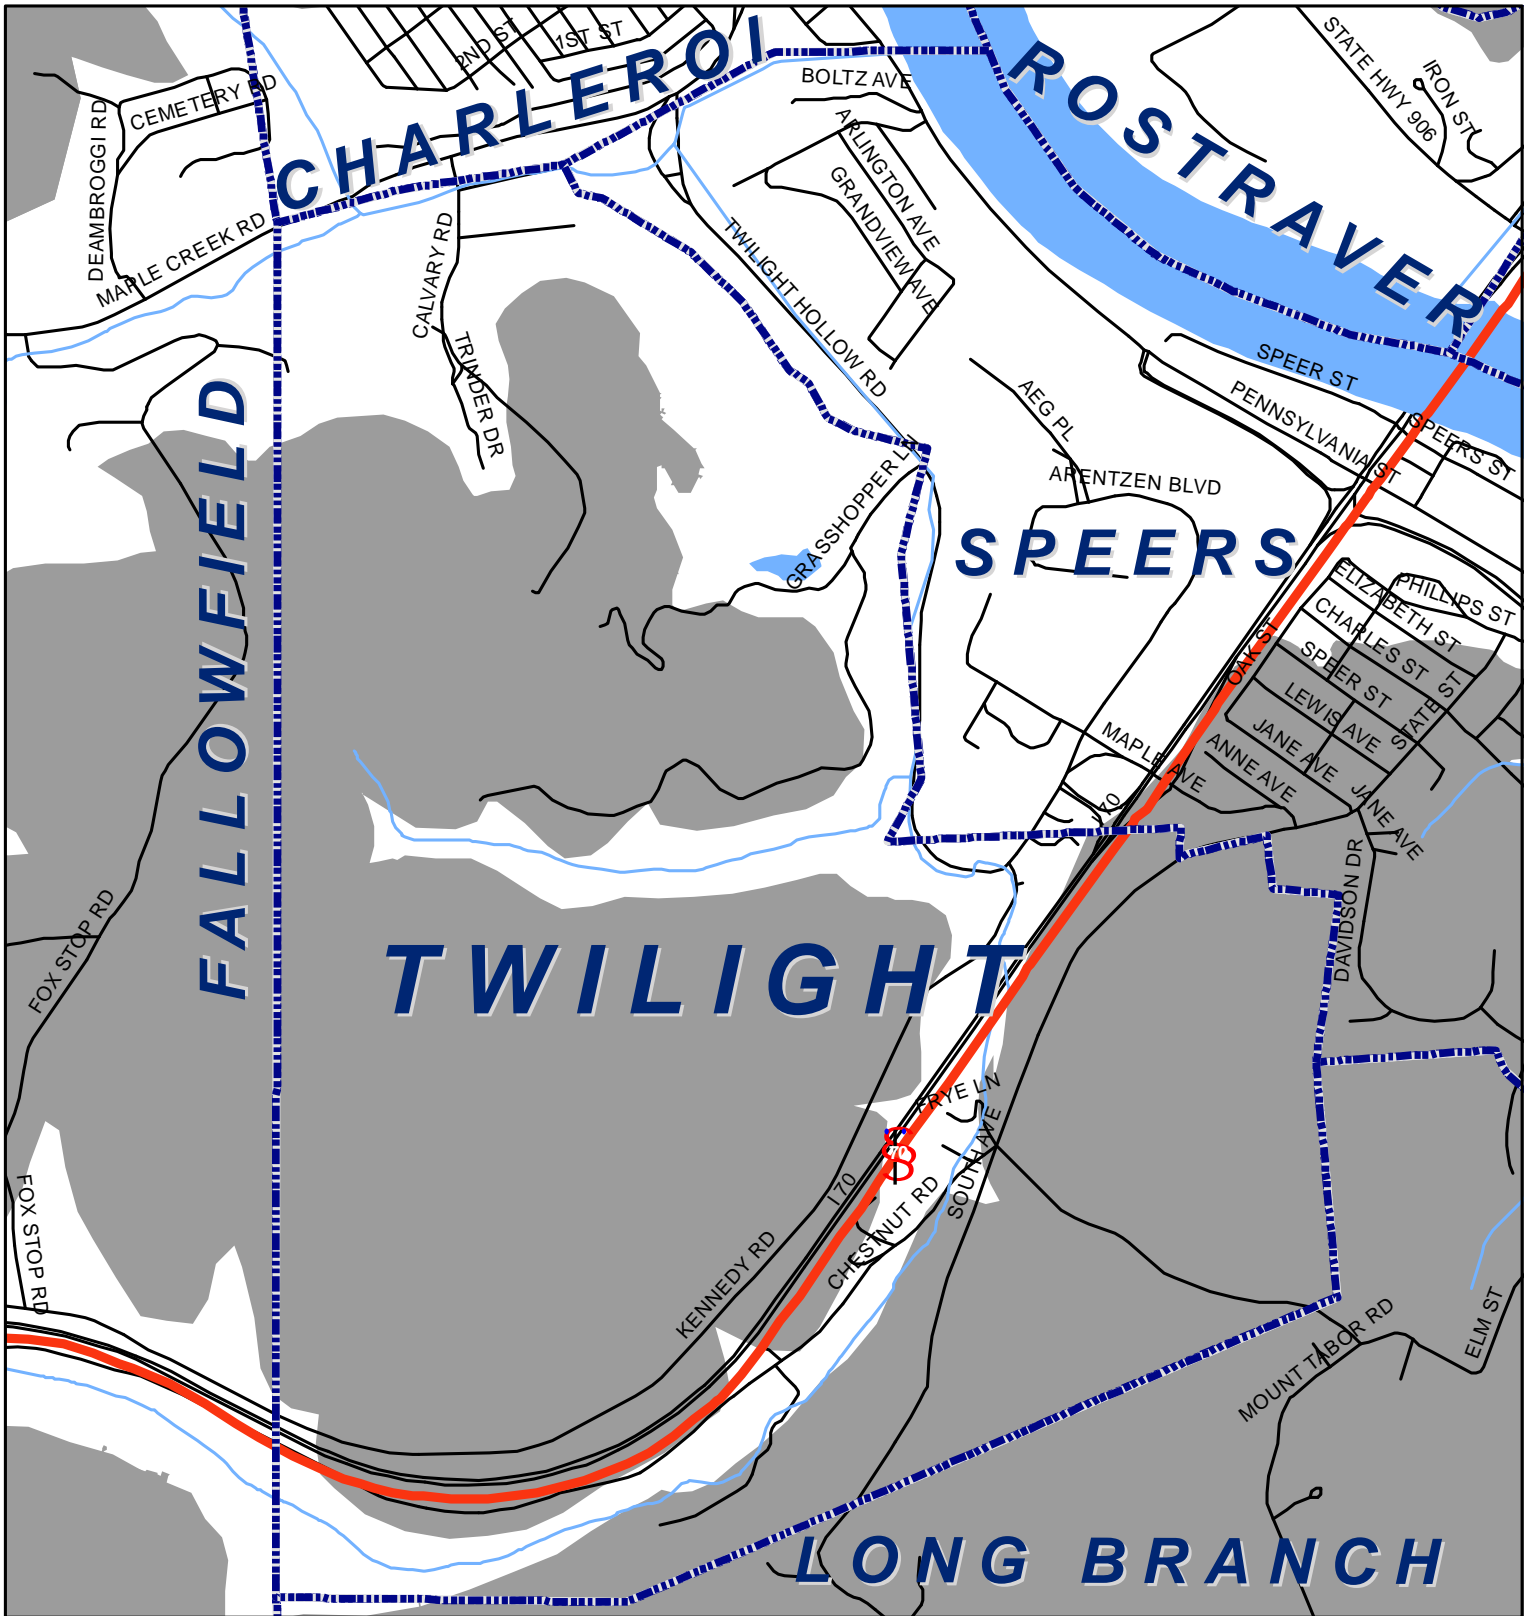

# Twilight Boro, Washington County

## Legend

-  Municipality Boundary
-  Undermined Area

This map was prepared using information considered to be the best historical data available.

The Department cannot verify the accuracy or completeness of this information.