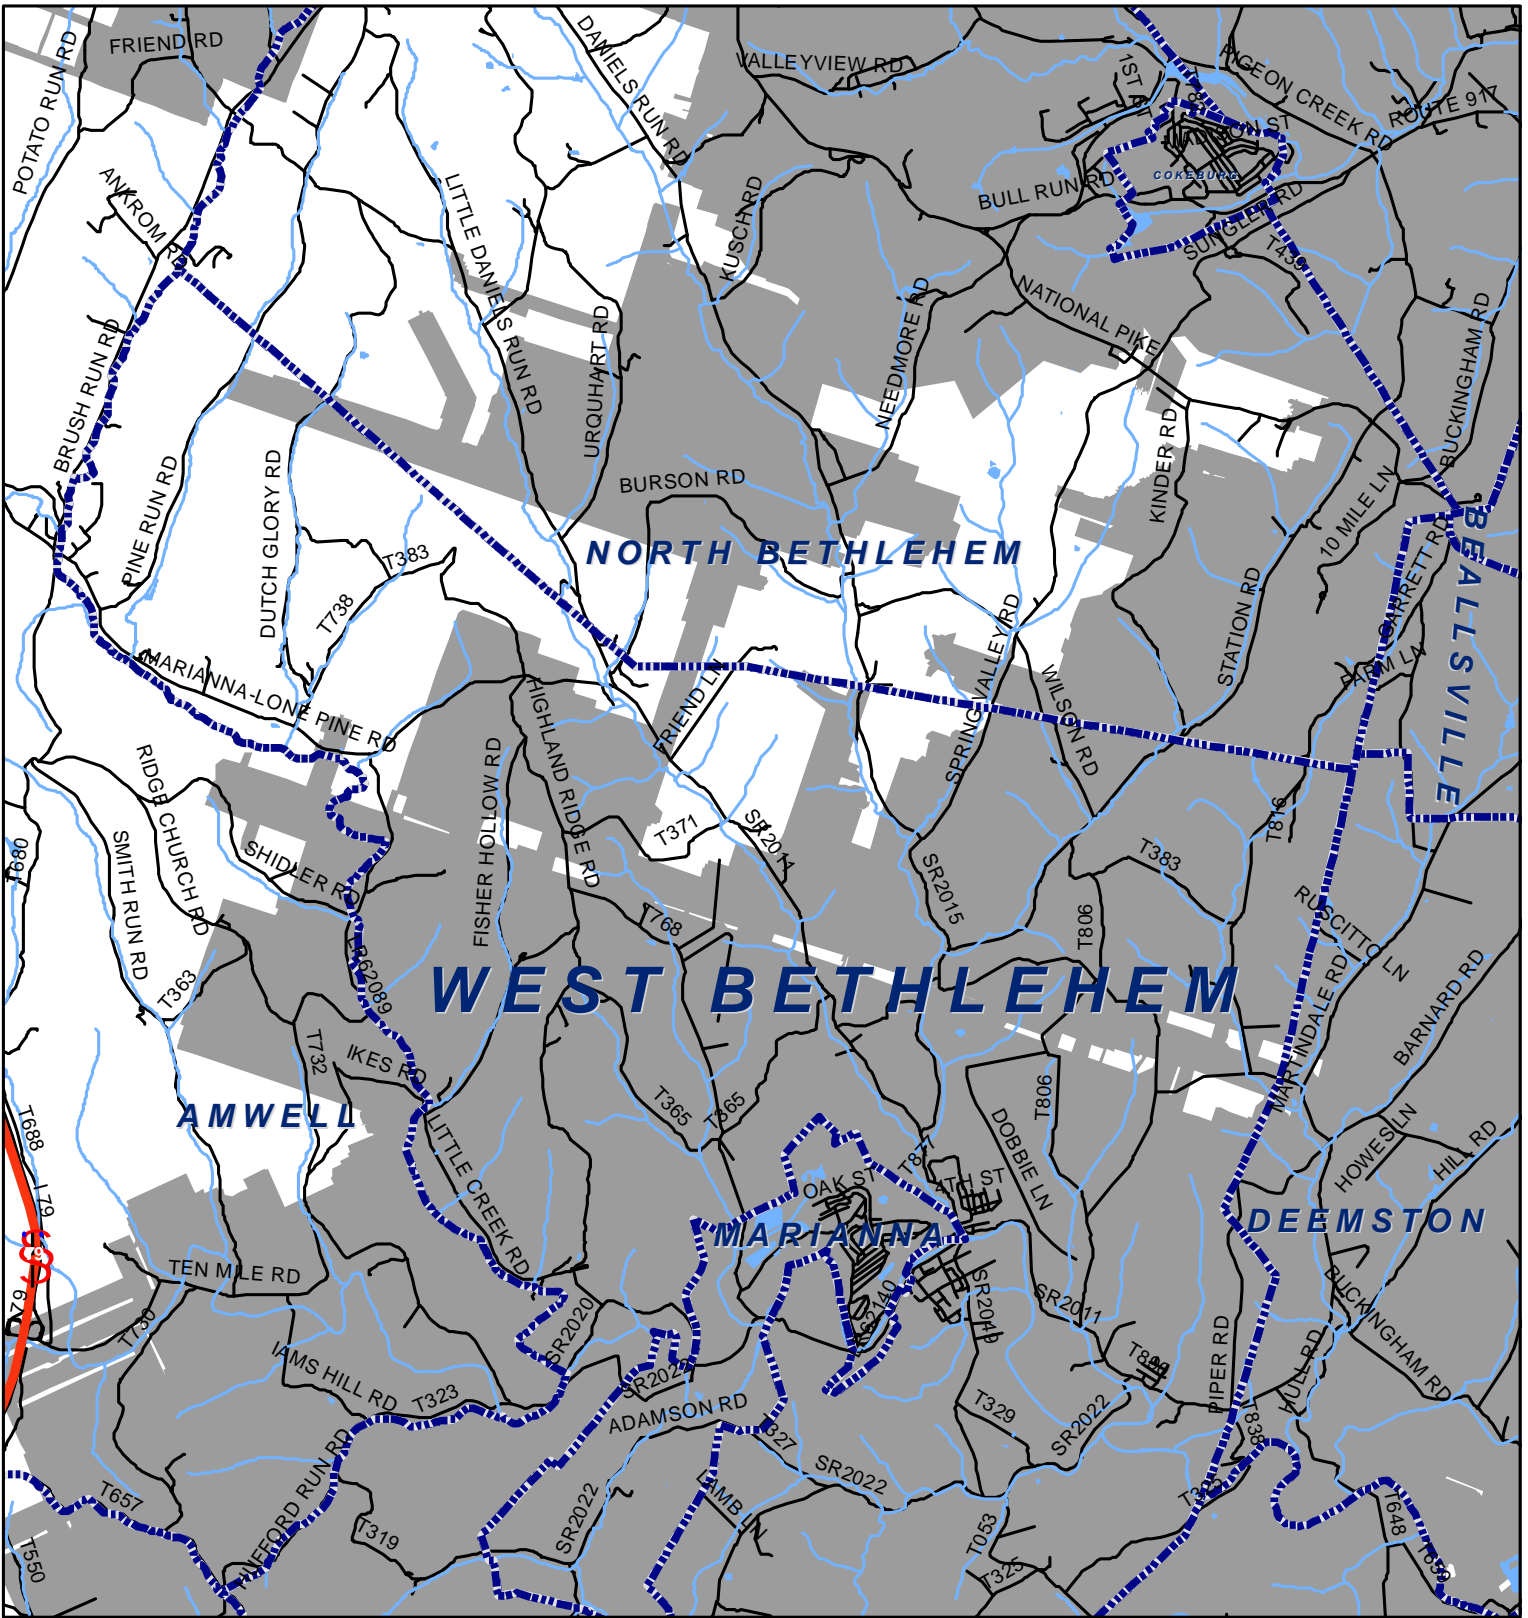

# West Bethlehem Township, Washington County

**Legend**

-  Municipality Boundary
-  Undermined Area

This map was prepared using information considered to be the best historical data available.

The Department cannot verify the accuracy or completeness of this information.