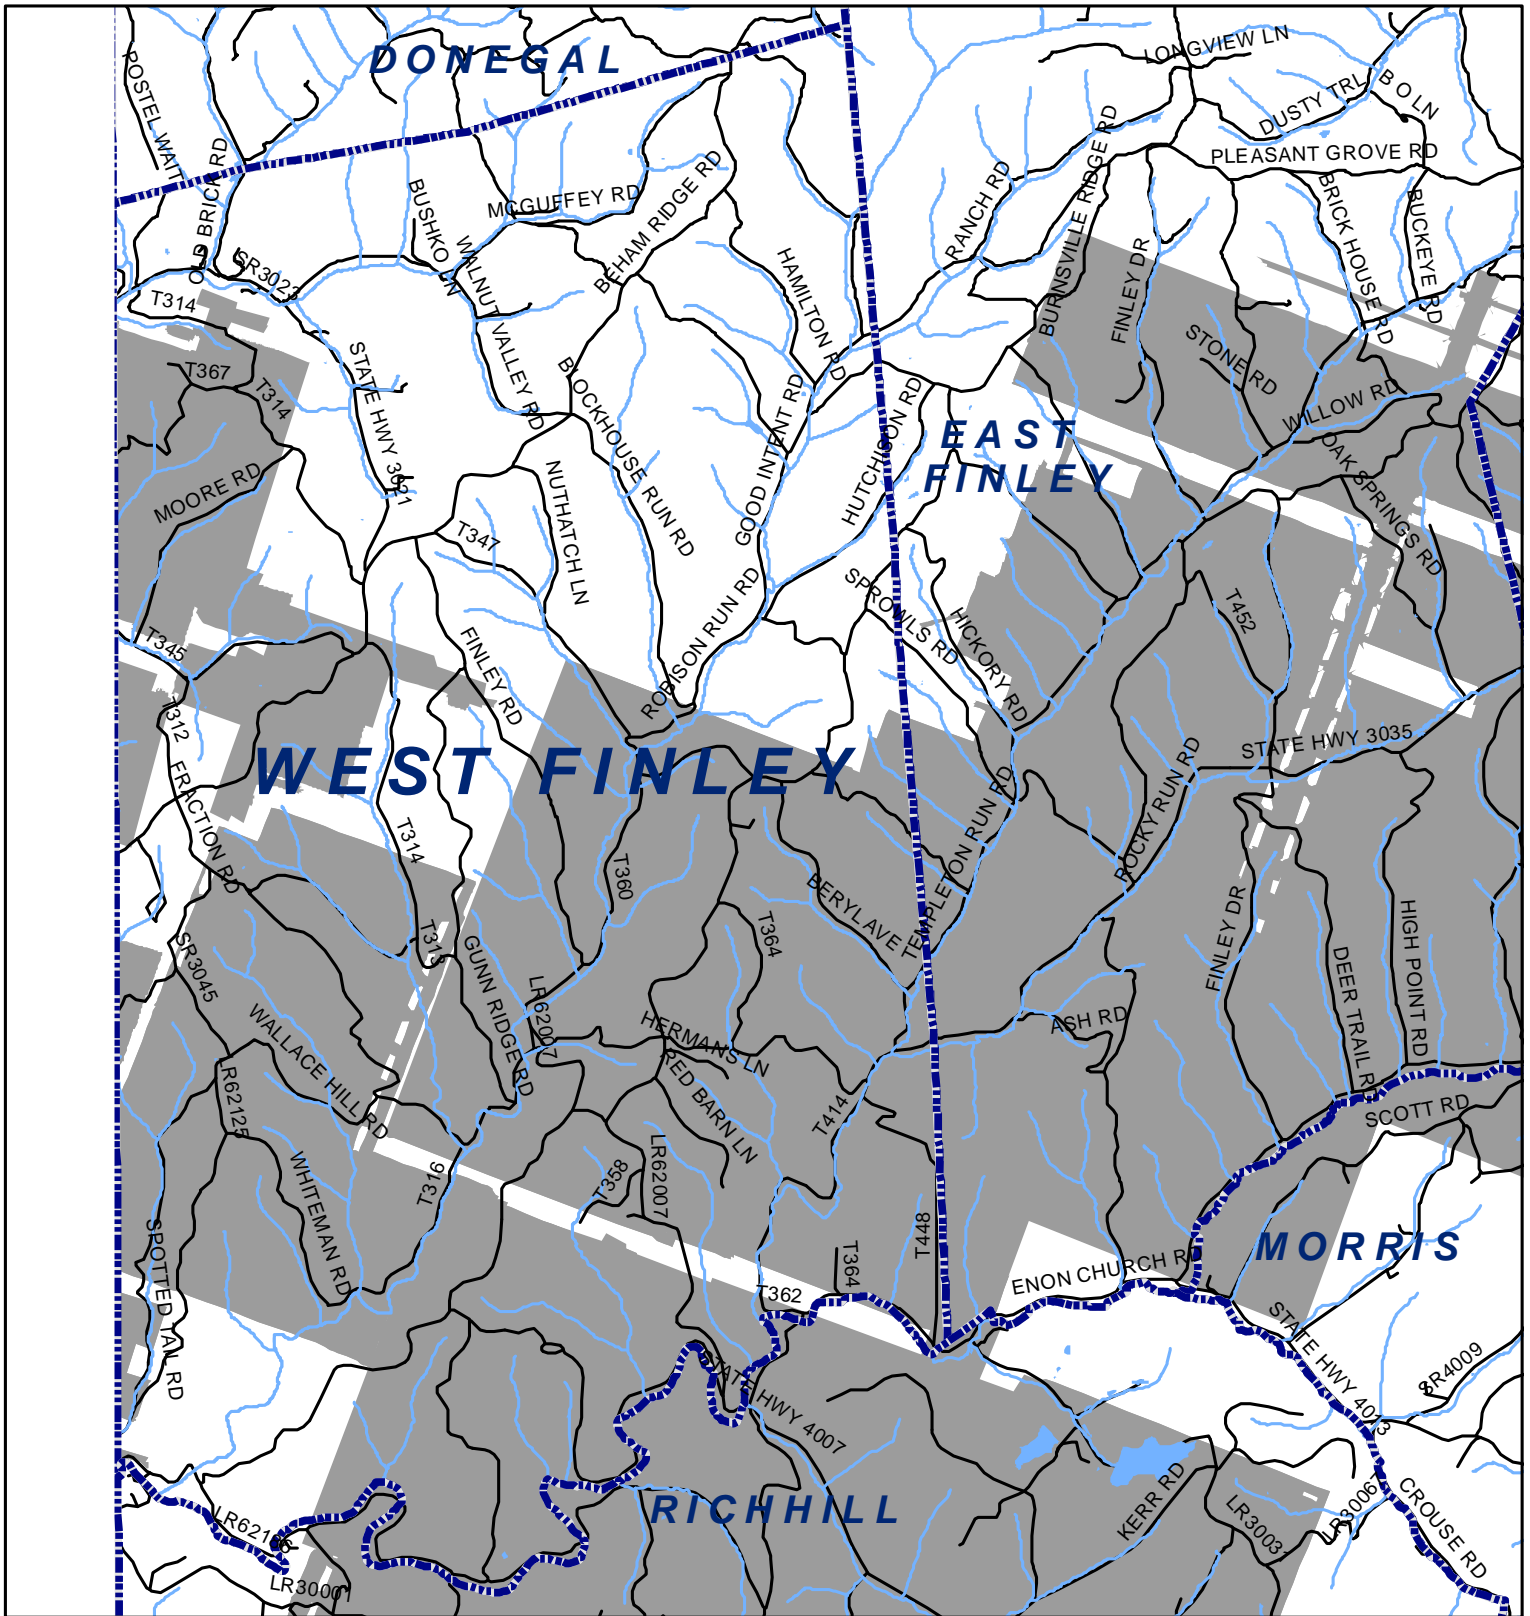

West Finley Township, Washington County

Legend

-  Municipality Boundary
-  Undermined Area

This map was prepared using information considered to be the best historical data available.

The Department cannot verify the accuracy or completeness of this information.