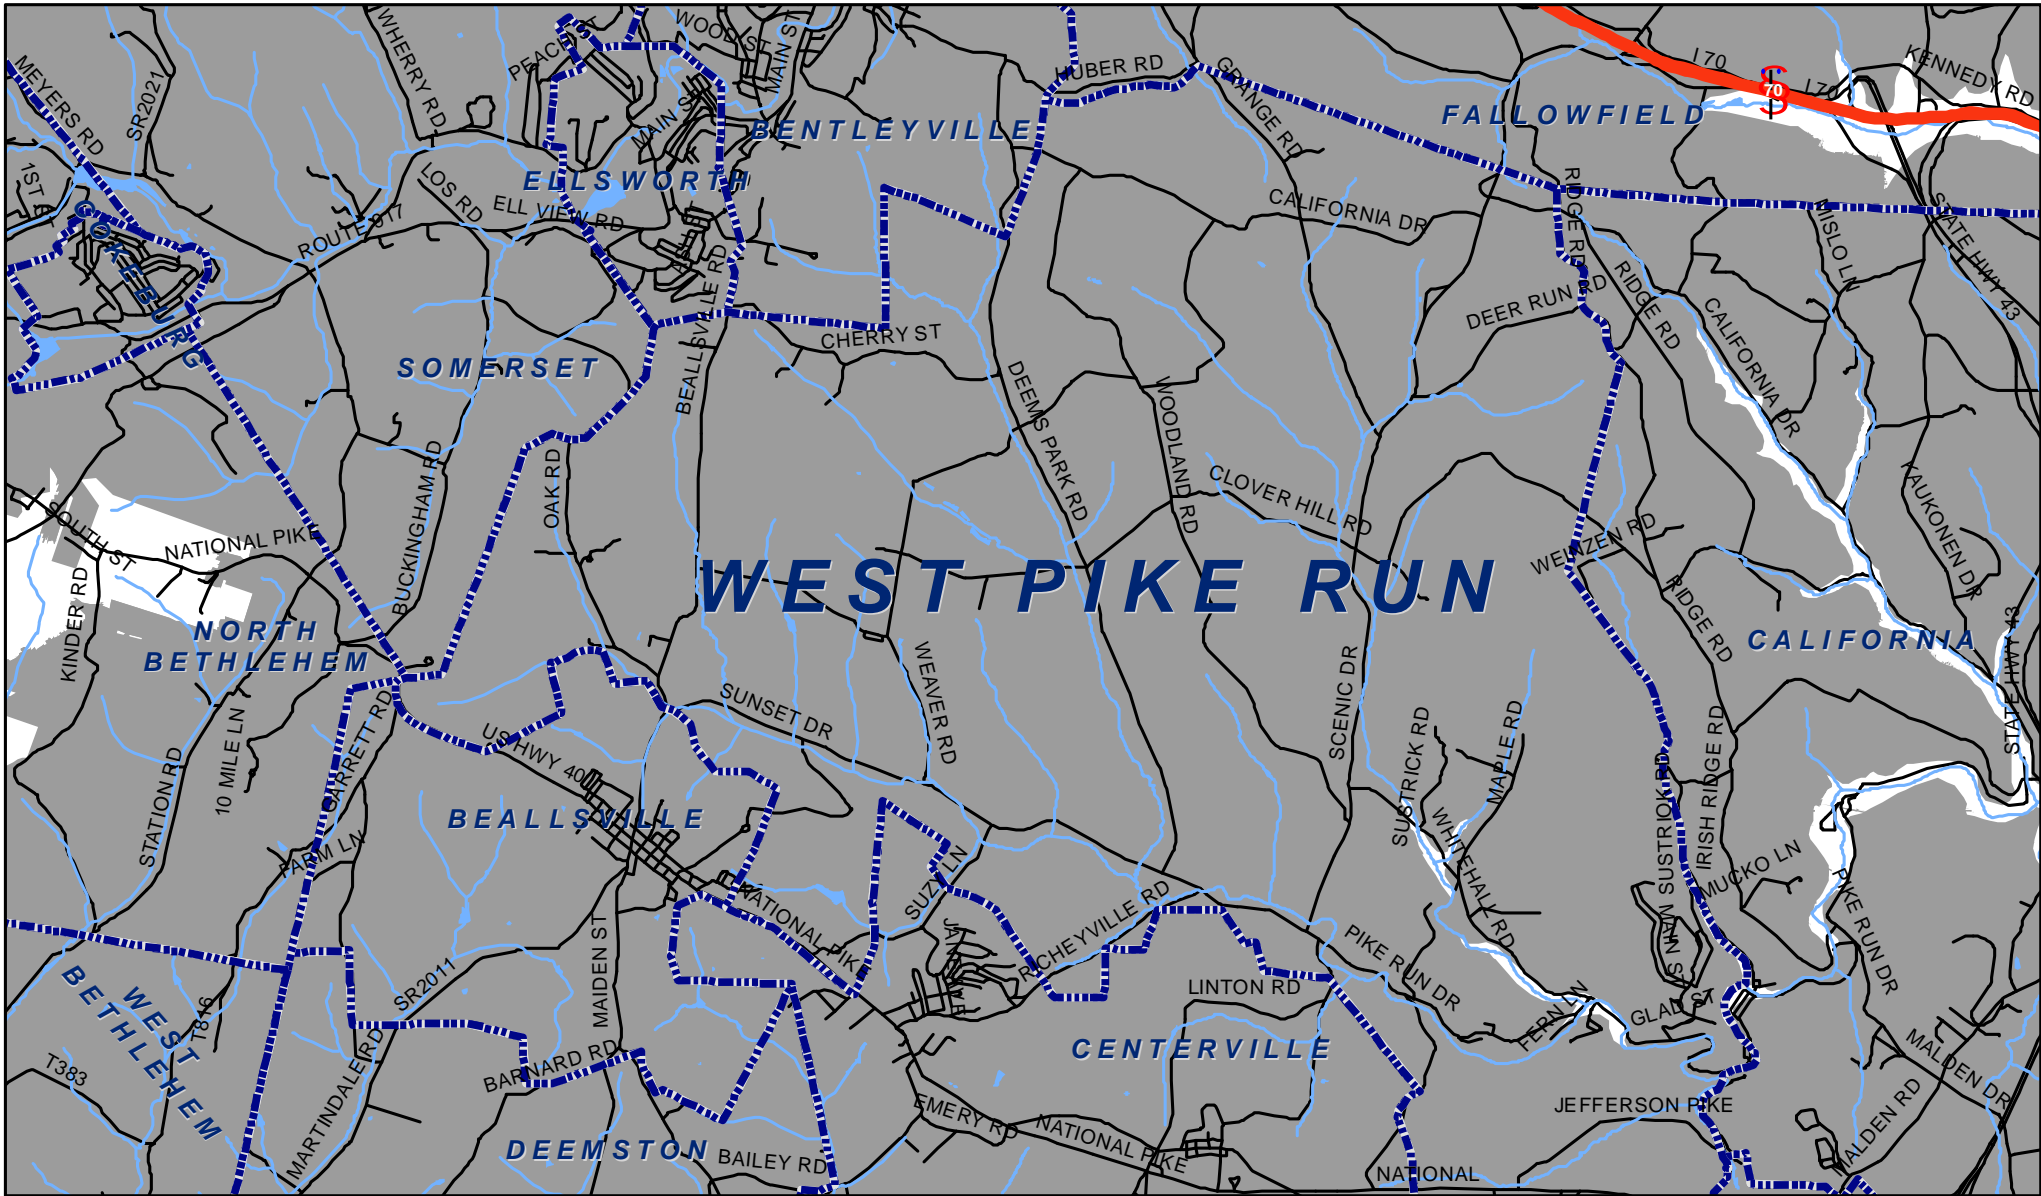

# West Pike Run Township, Washington County

## Legend

-  Municipality Boundary
-  Undermined Area

This map was prepared using information considered to be the best historical data available.

The Department cannot verify the accuracy or completeness of this information.