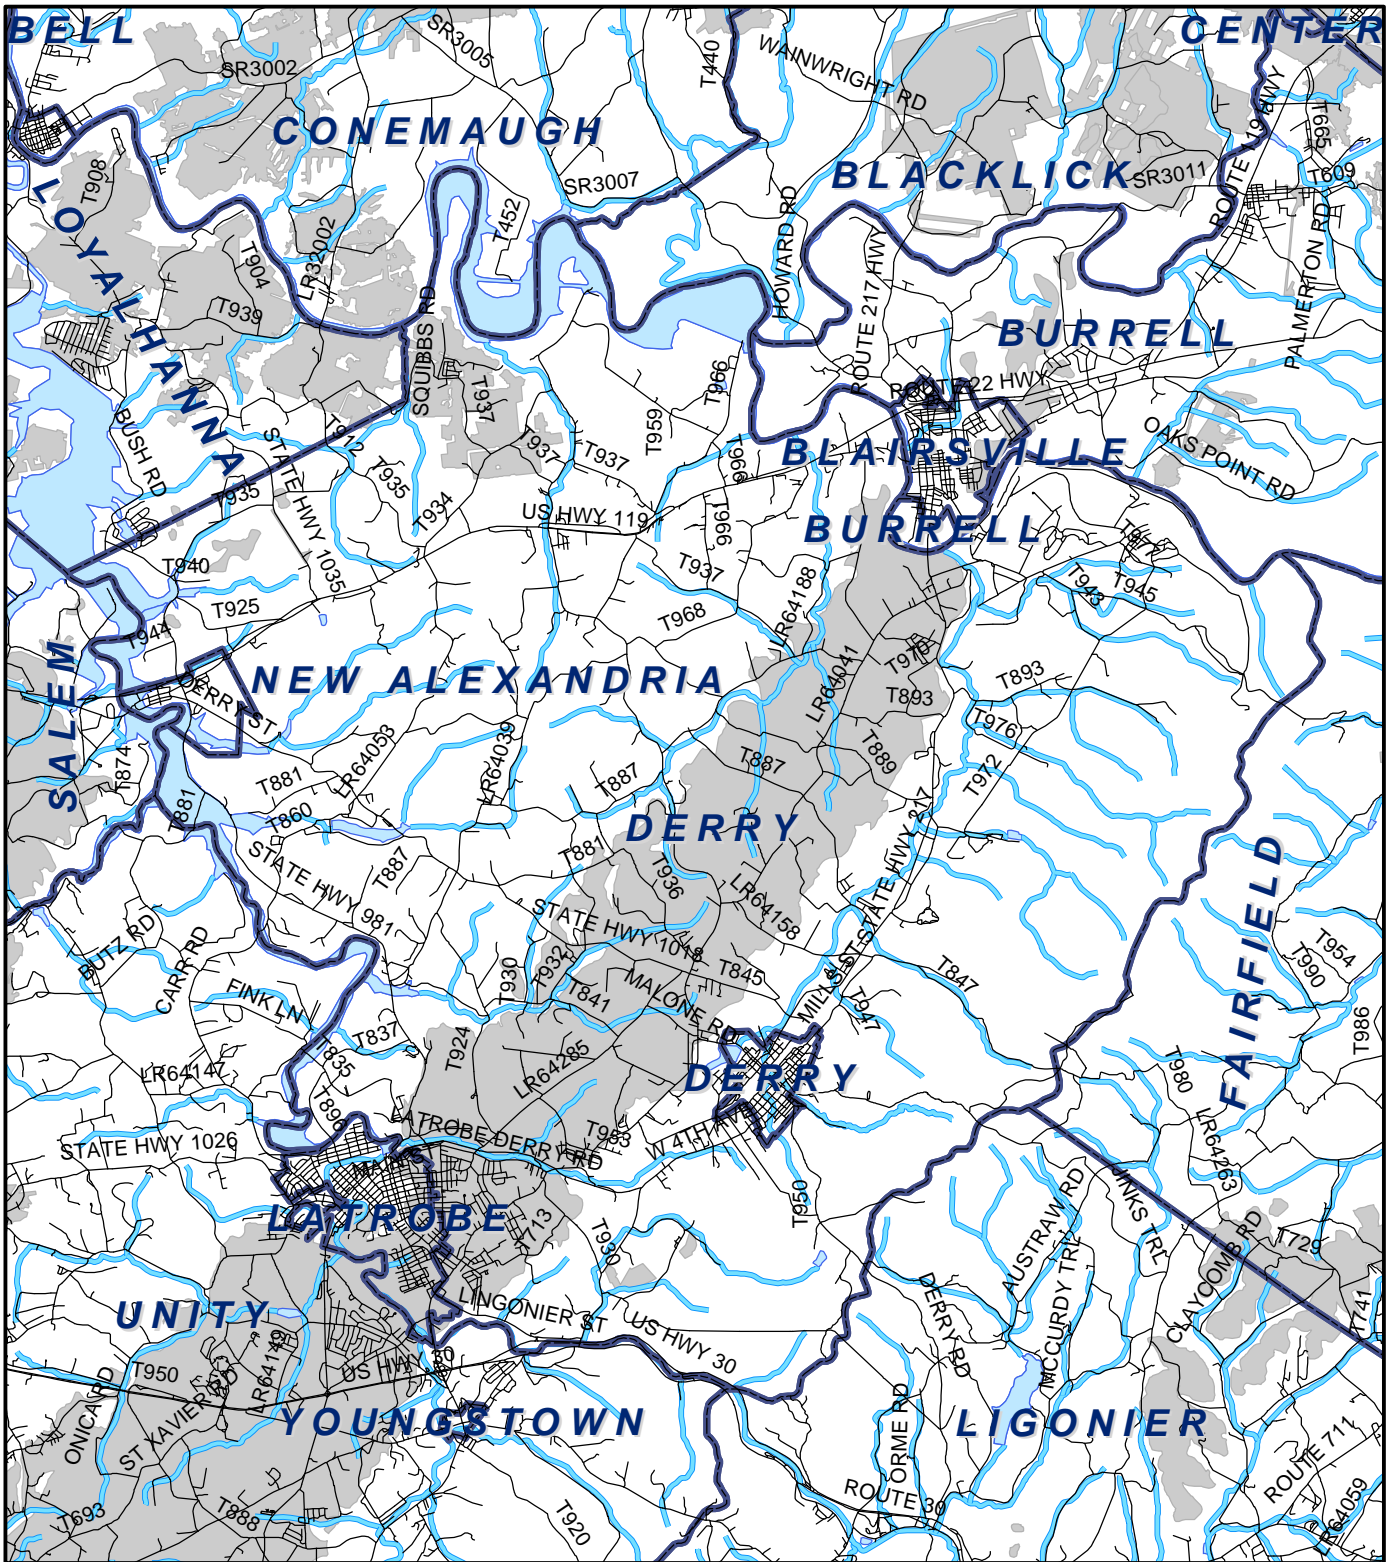

Derry Twp, Westmoreland County

Legend

- Municipality Boundary
- Undermined Area

This map was prepared using information considered to be the best historical data available.

The Department cannot verify the accuracy or completeness of this information.