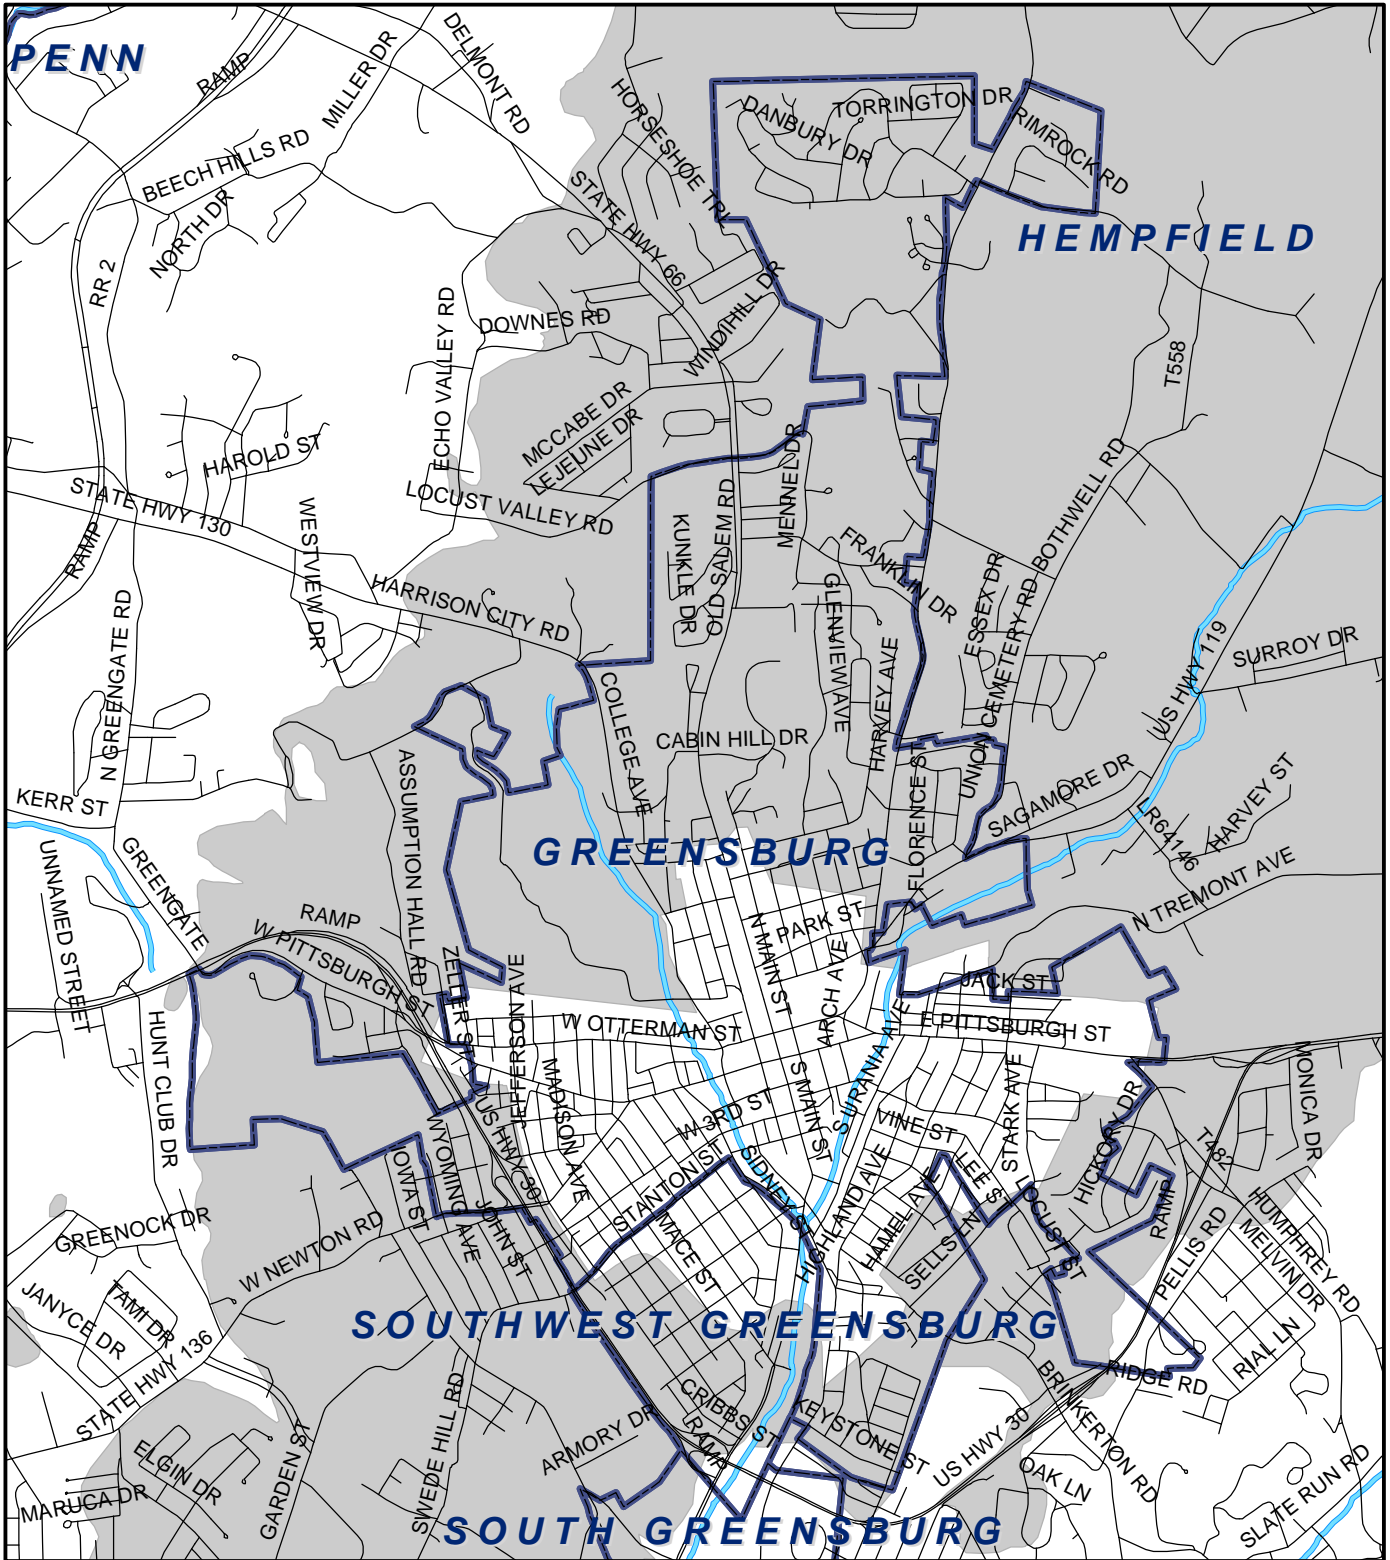

City of Greensburg, Westmoreland County

Legend

- Municipality Boundary
- Undermined Area

This map was prepared using information considered to be the best historical data available.

The Department cannot verify the accuracy or completeness of this information.