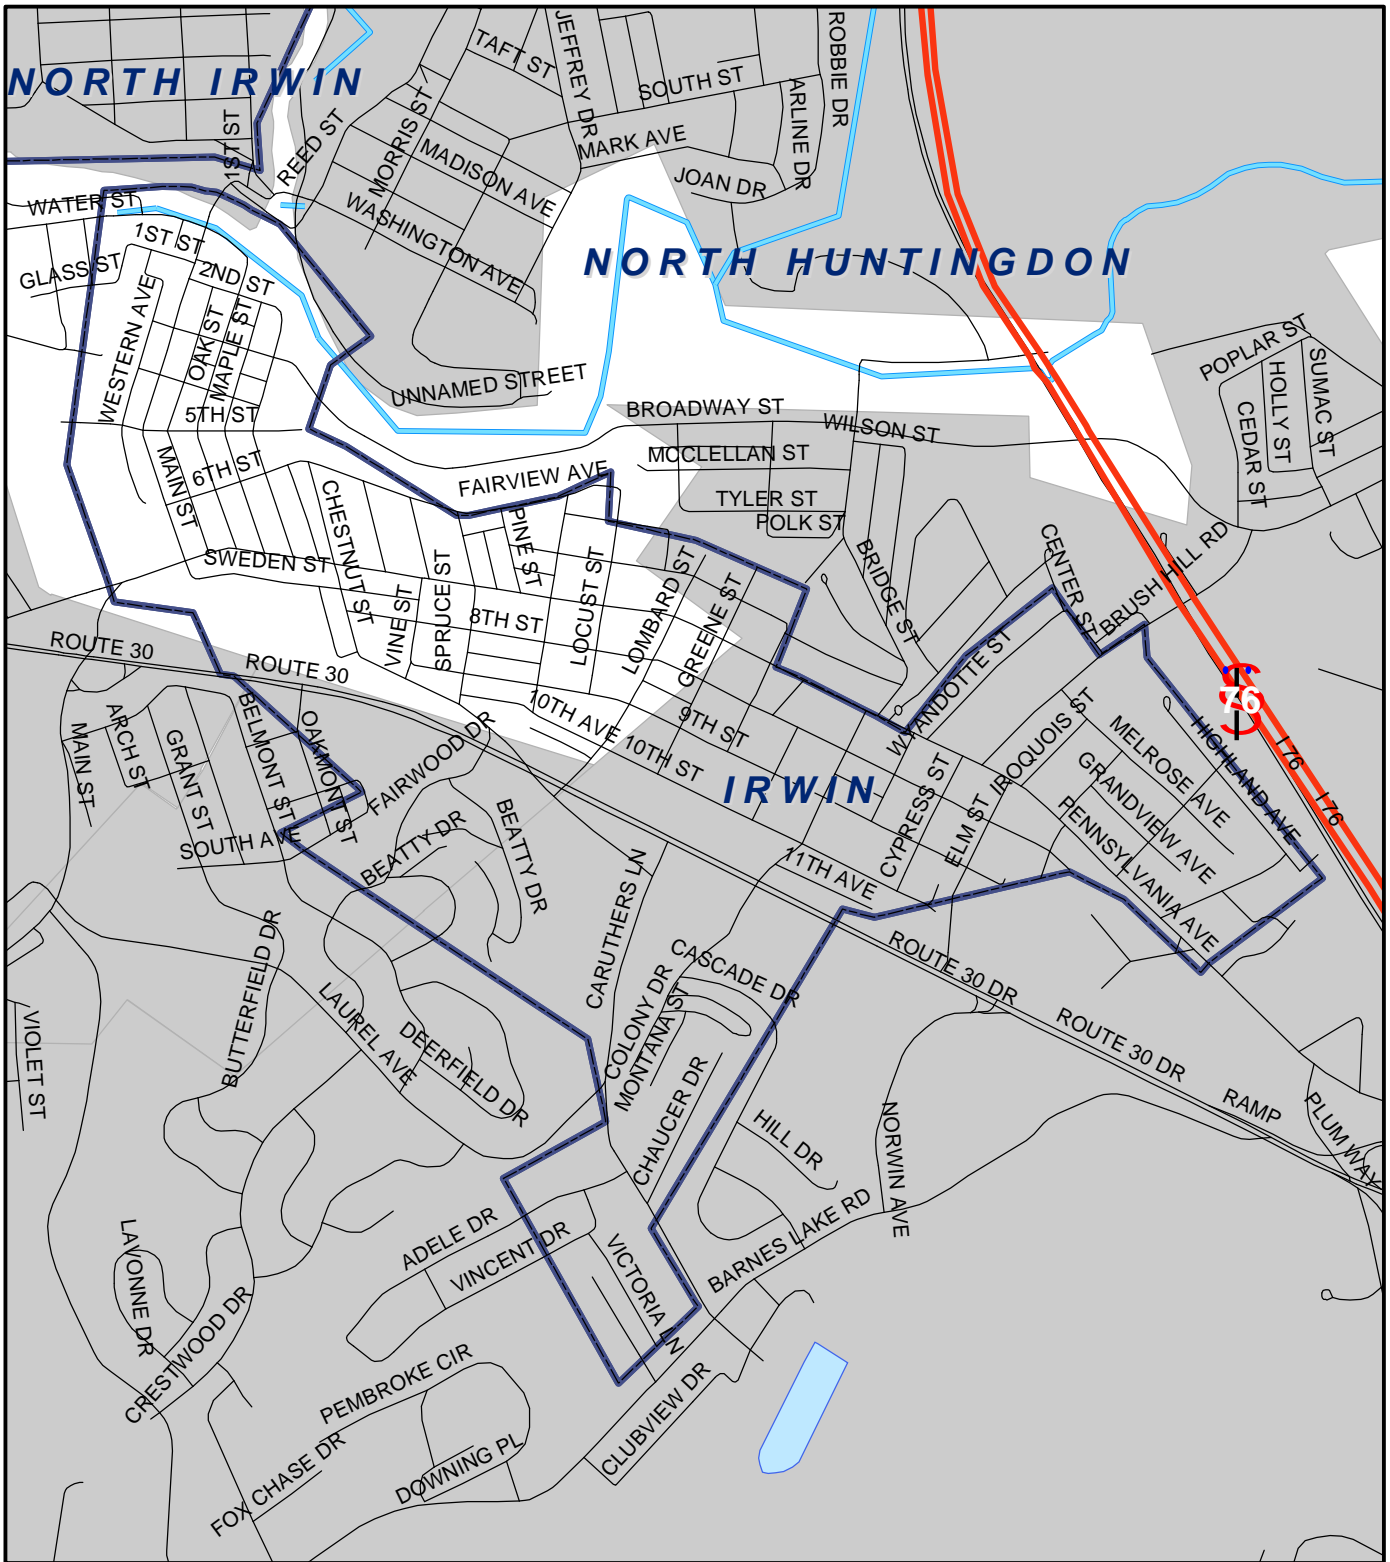

Irwin Boro, Westmoreland County

Legend

- Municipality Boundary
- Undermined Area

This map was prepared using information considered to be the best historical data available.

The Department cannot verify the accuracy or completeness of this information.