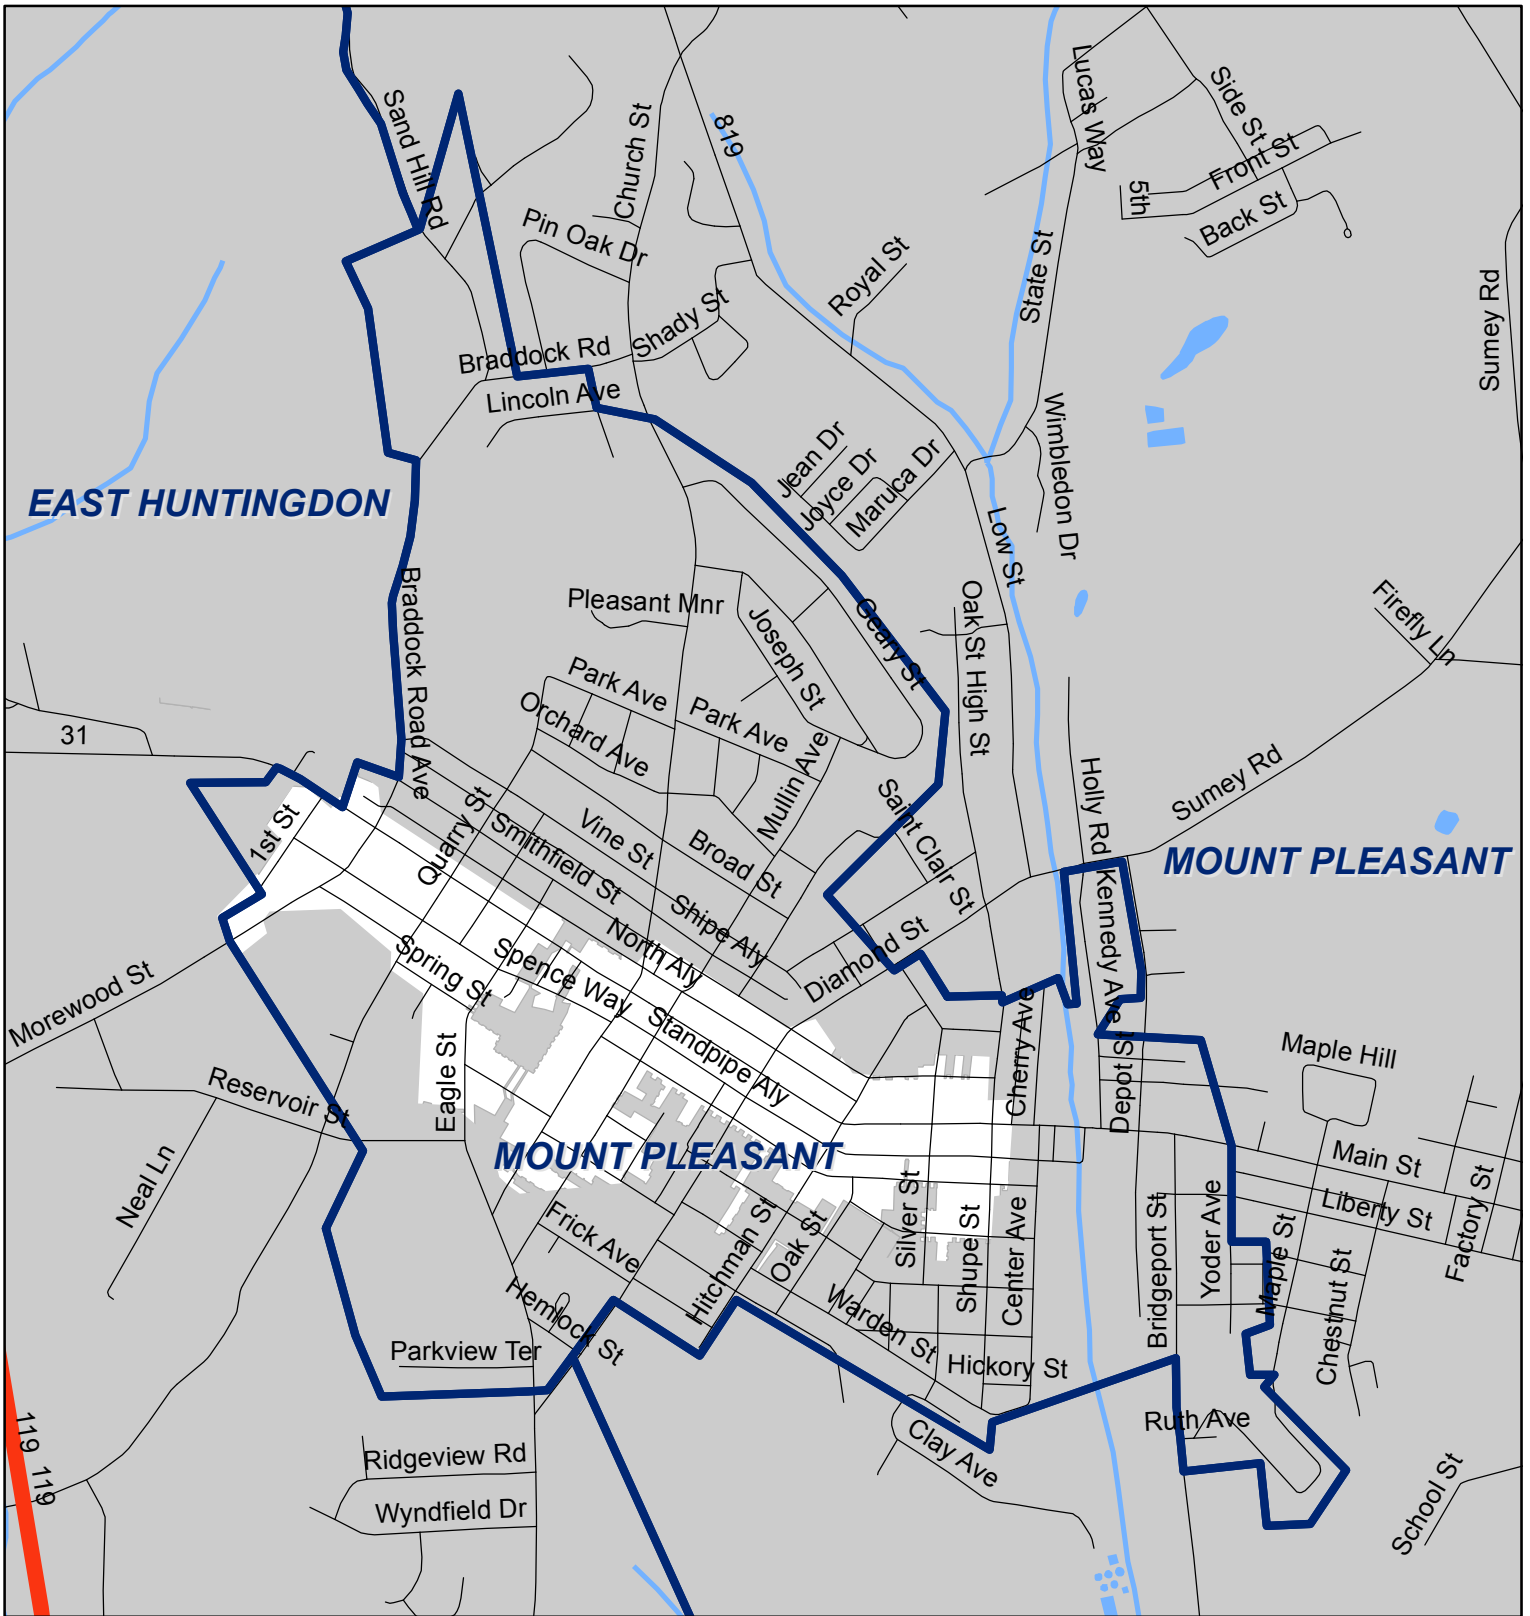

Mount Pleasant Borough, Westmoreland County

Legend

- Municipality Boundary
- Undermined Area

This map was prepared using information considered to be the best historical data available.

The Department cannot verify the accuracy or completeness of this information.