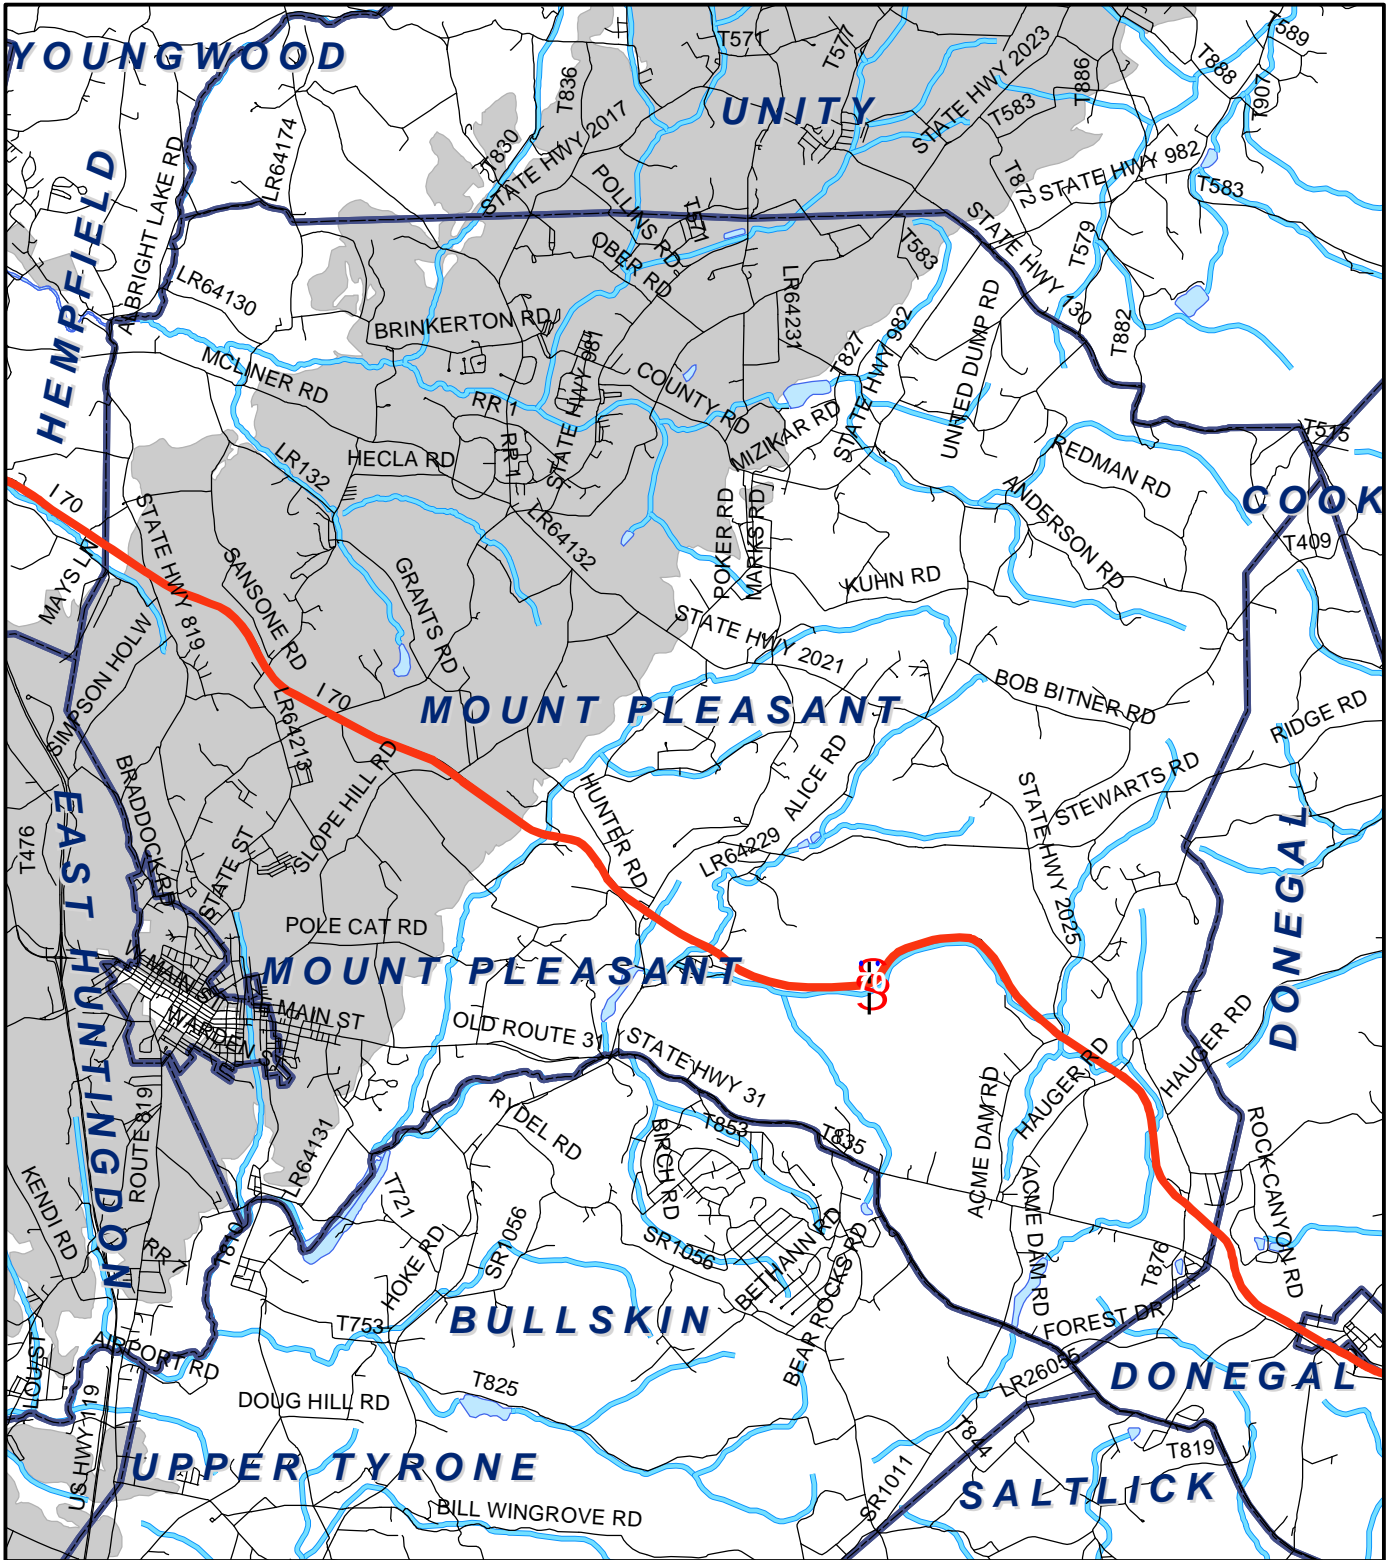

Mt. Pleasant Twp, Westmoreland County

Legend

- Municipality Boundary
- Undermined Area

This map was prepared using information considered to be the best historical data available.

The Department cannot verify the accuracy or completeness of this information.