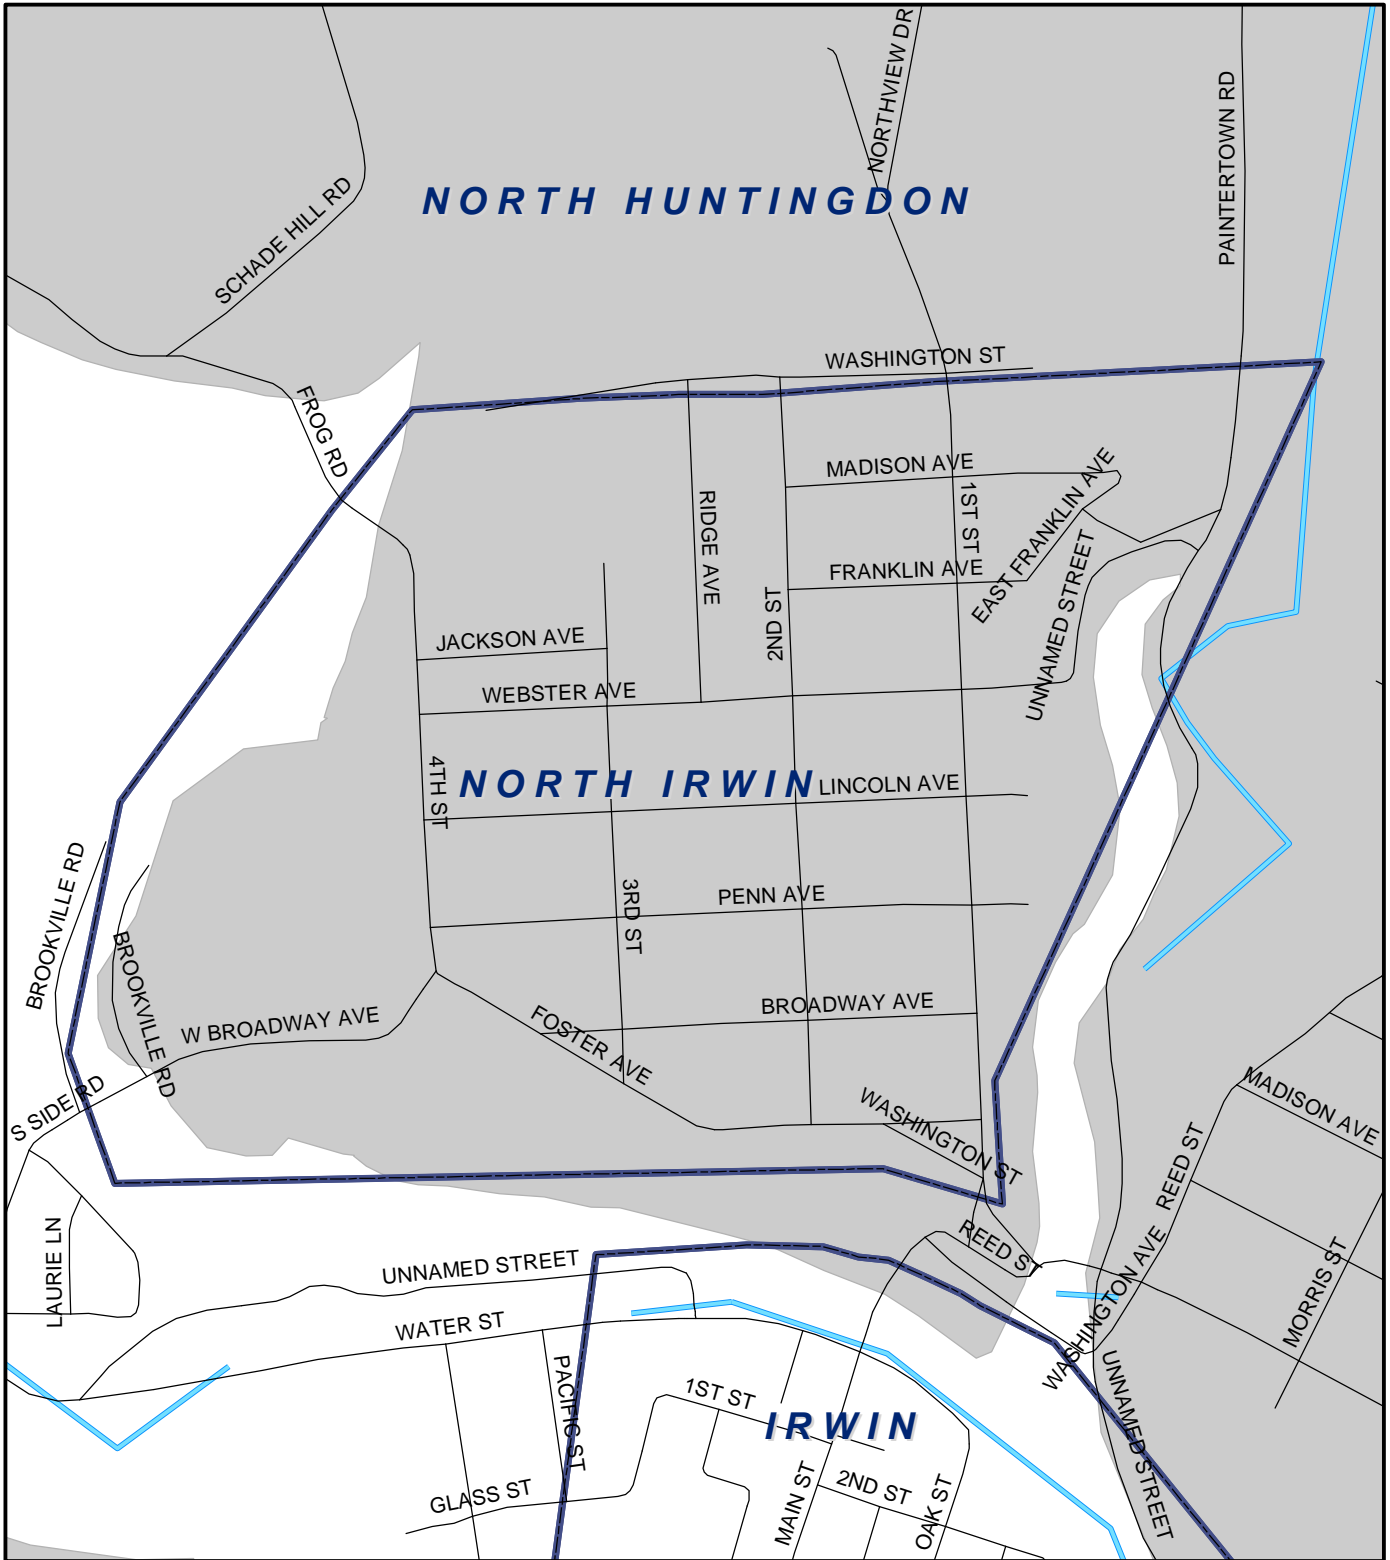

North Irwin Boro, Westmoreland County

Legend

-  Municipality Boundary
-  Undermined Area

This map was prepared using information considered to be the best historical data available.

The Department cannot verify the accuracy or completeness of this information.