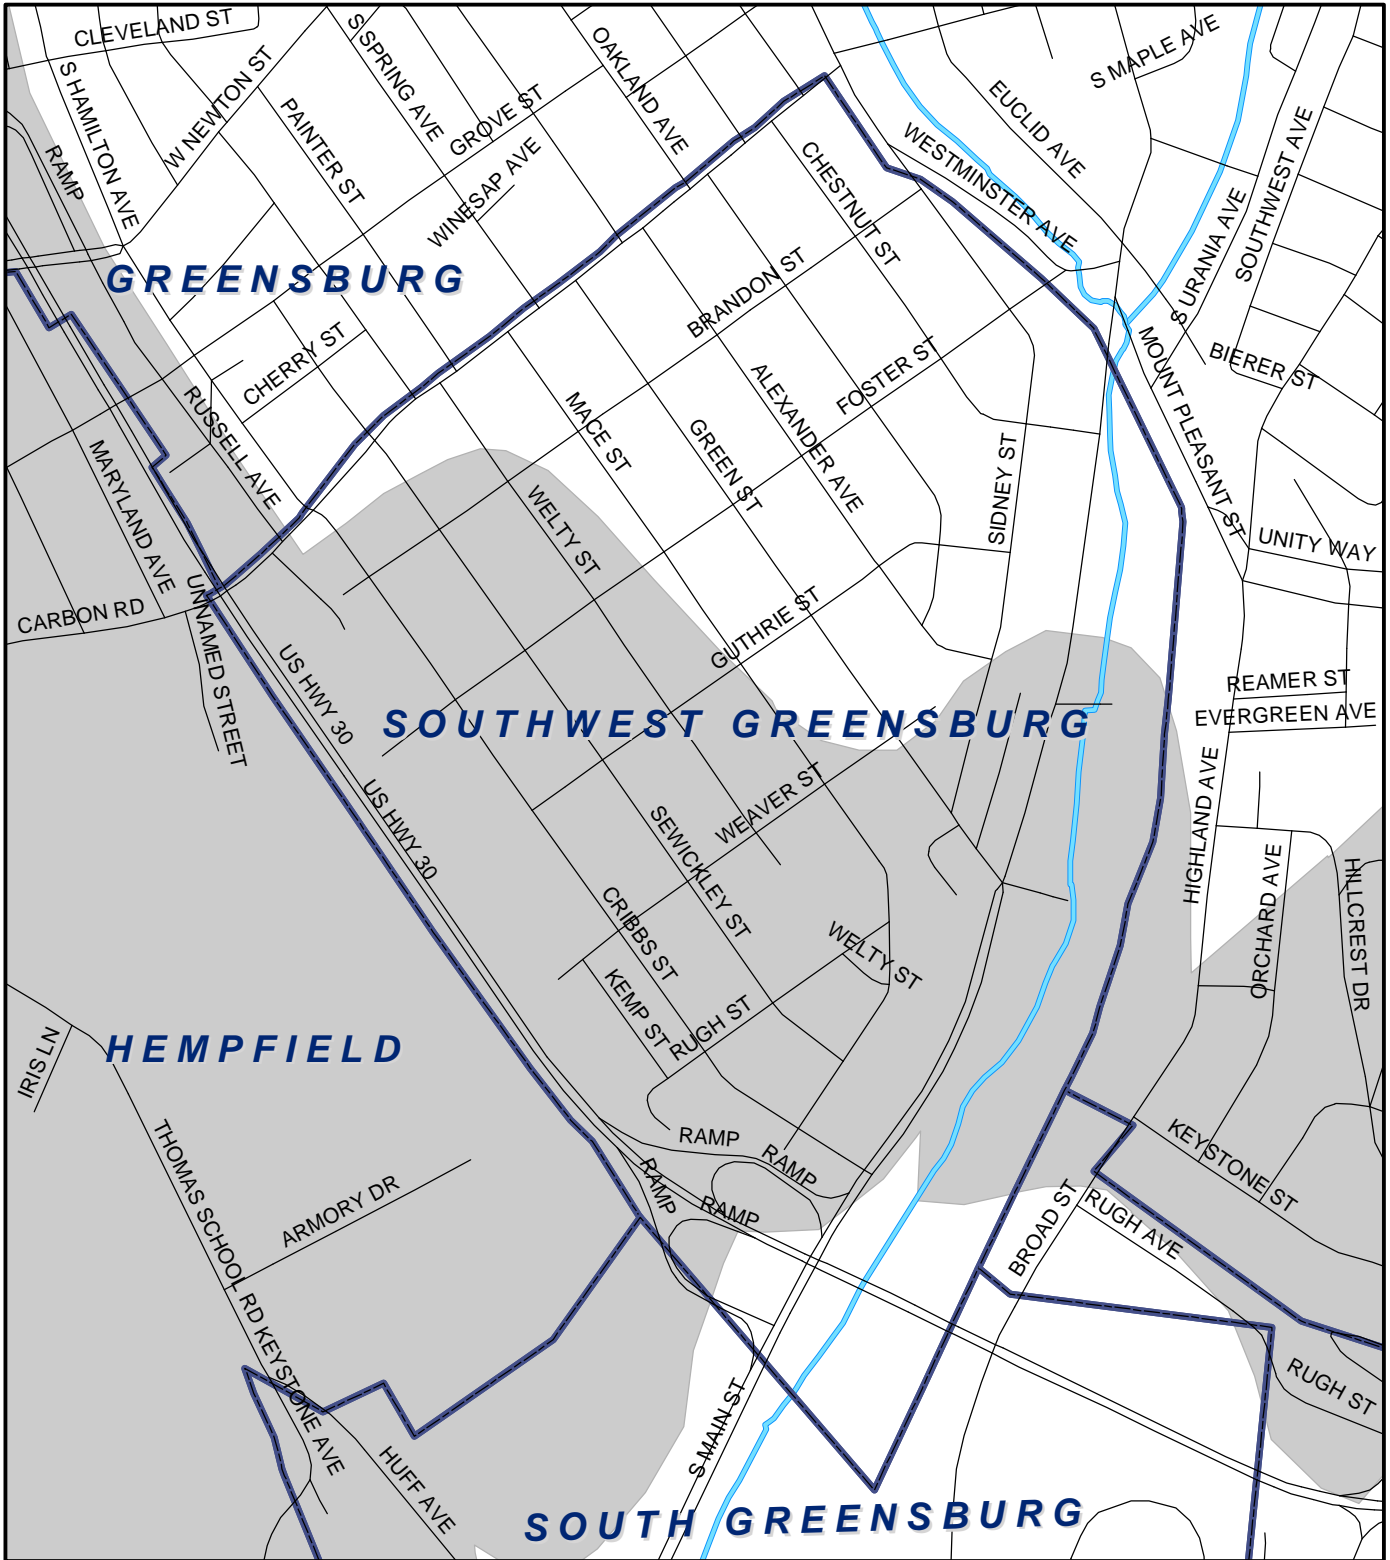

Southwest Greensburg Boro, Westmoreland County

Legend

-  Municipality Boundary
-  Undermined Area

This map was prepared using information considered to be the best historical data available.

The Department cannot verify the accuracy or completeness of this information.