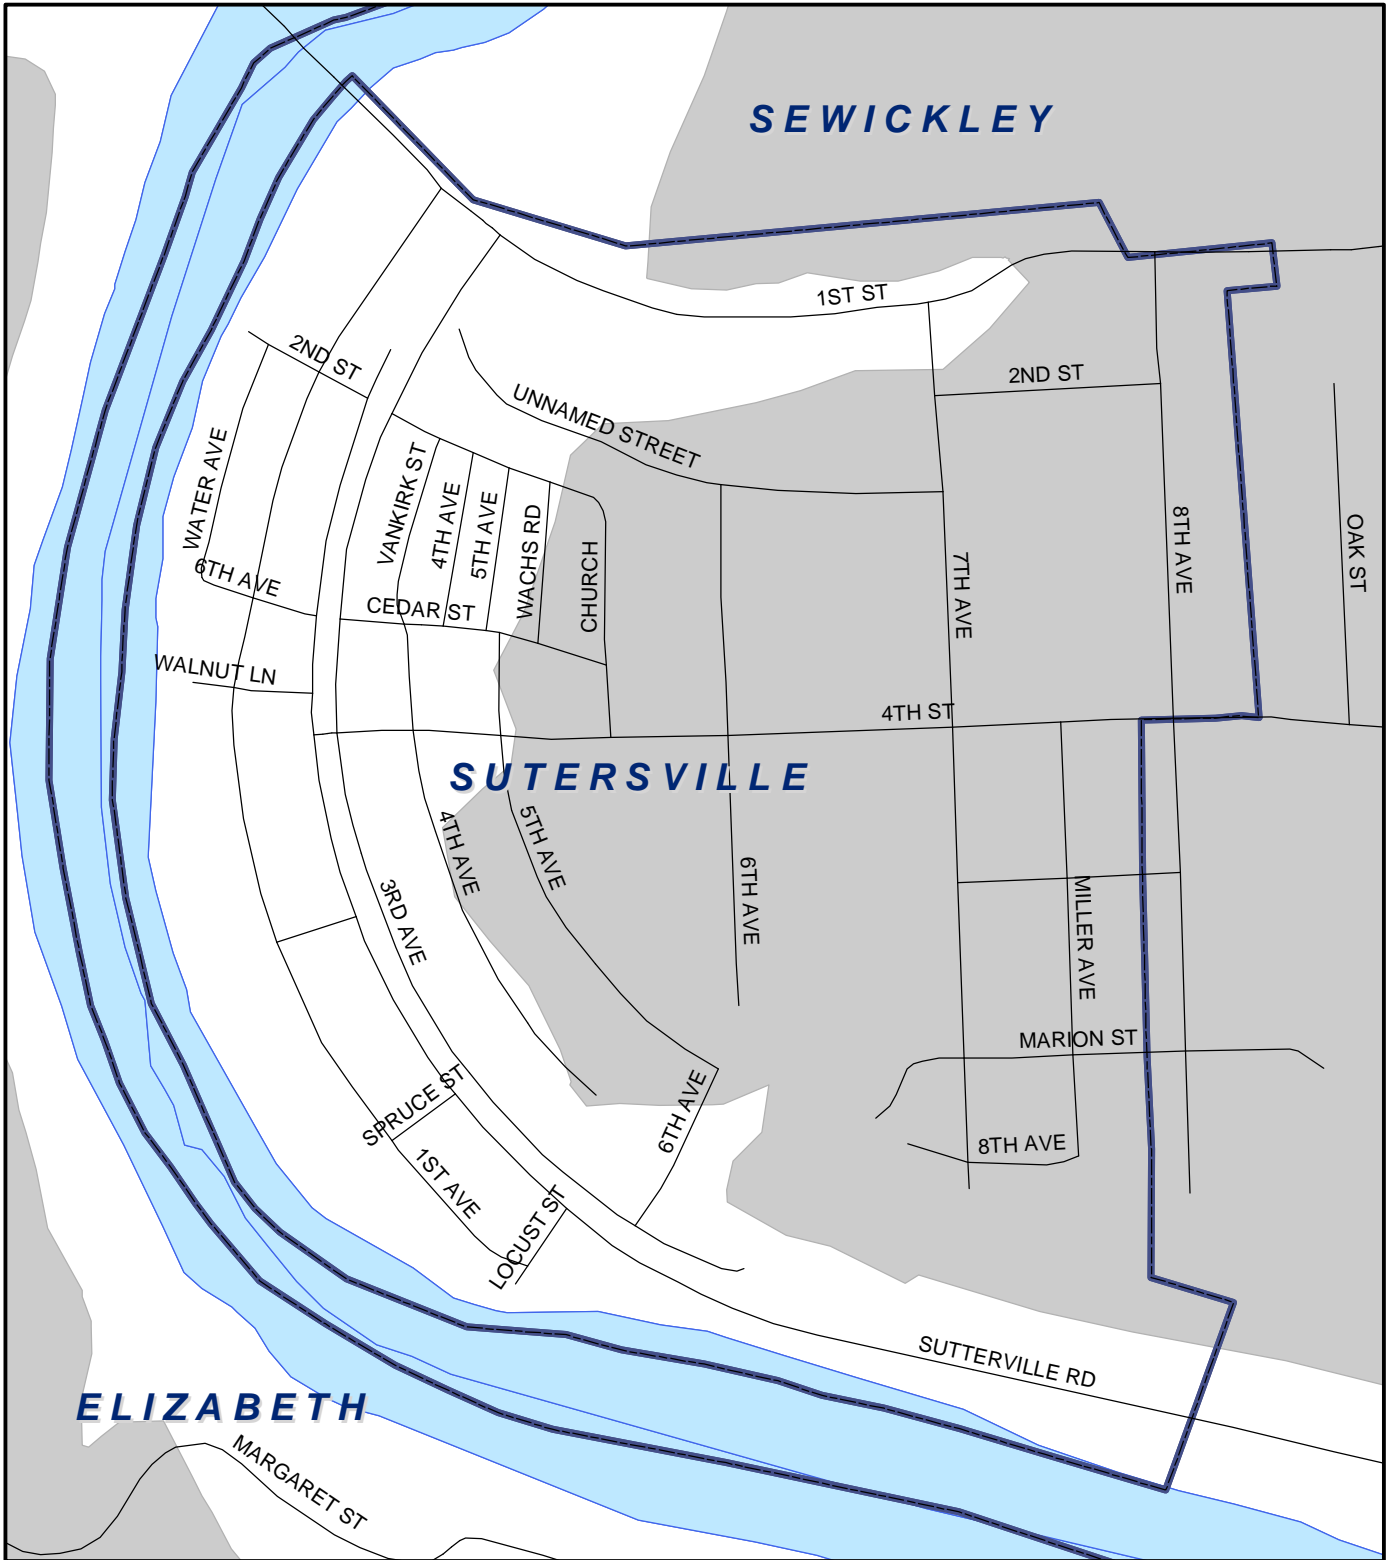

Sutersville Boro, Westmoreland County

Legend

-  Municipality Boundary
-  Undermined Area

This map was prepared using information considered to be the best historical data available.

The Department cannot verify the accuracy or completeness of this information.