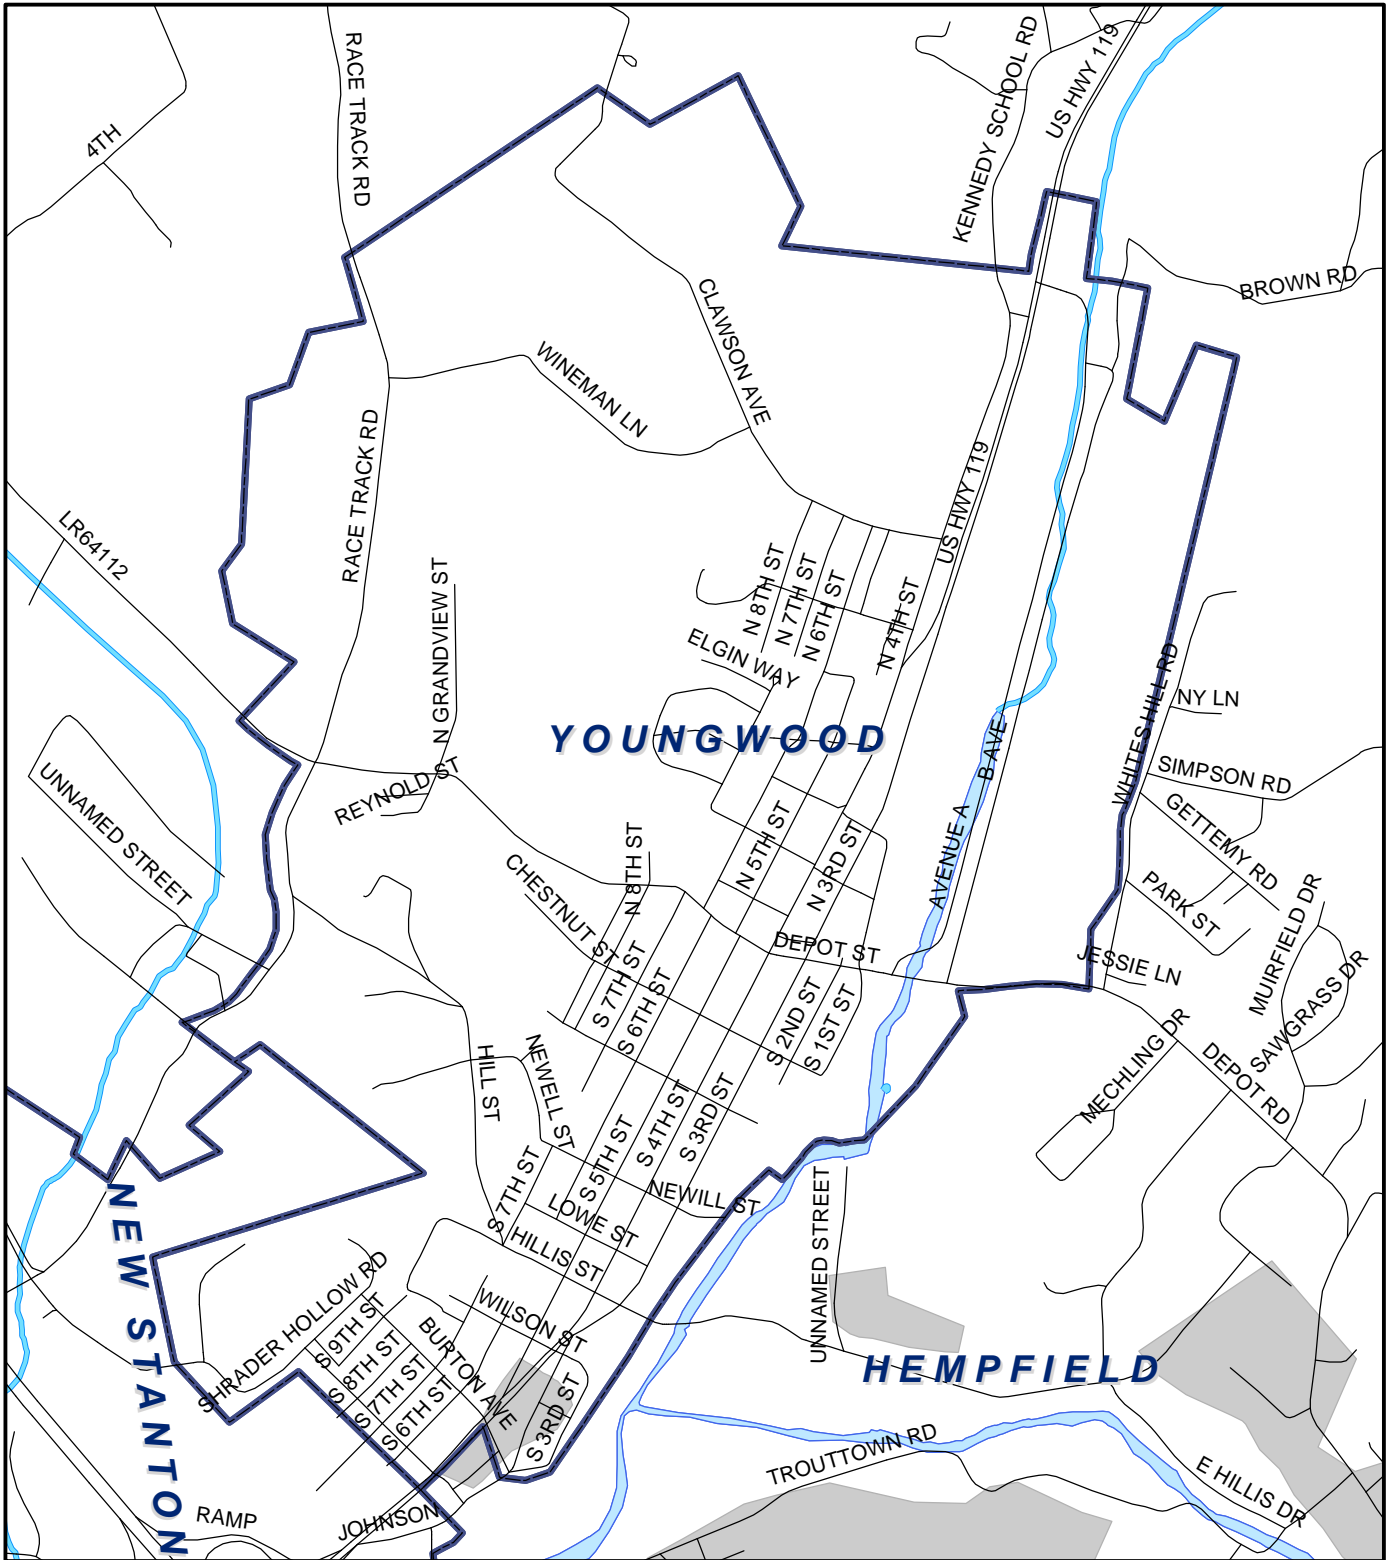

Youngwood Boro, Westmoreland County

Legend

-  Municipality Boundary
-  Undermined Area

This map was prepared using information considered to be the best historical data available.

The Department cannot verify the accuracy or completeness of this information.