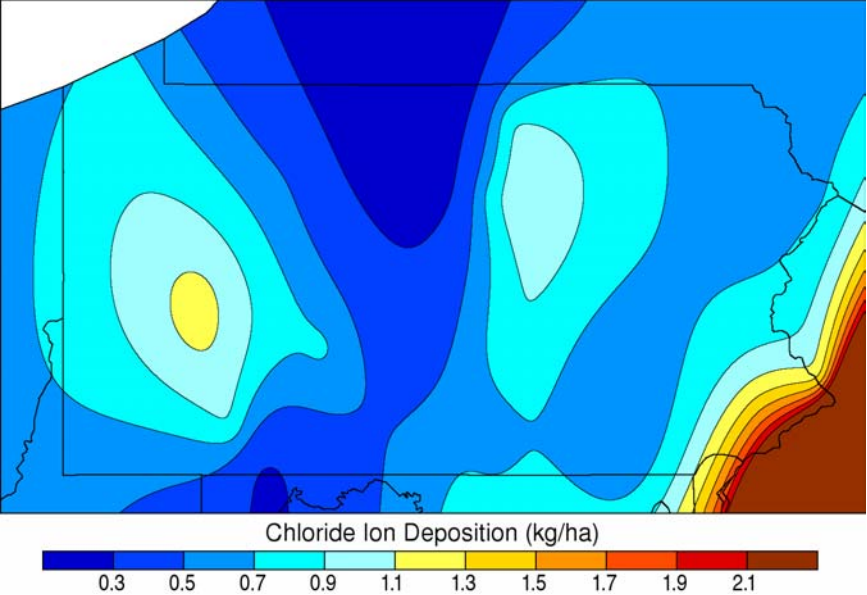

Annual Chloride Wet Deposition: 2005

Growing Season Chloride Wet Deposition: 2005

Dormant Season Chloride Wet Deposition: 2005