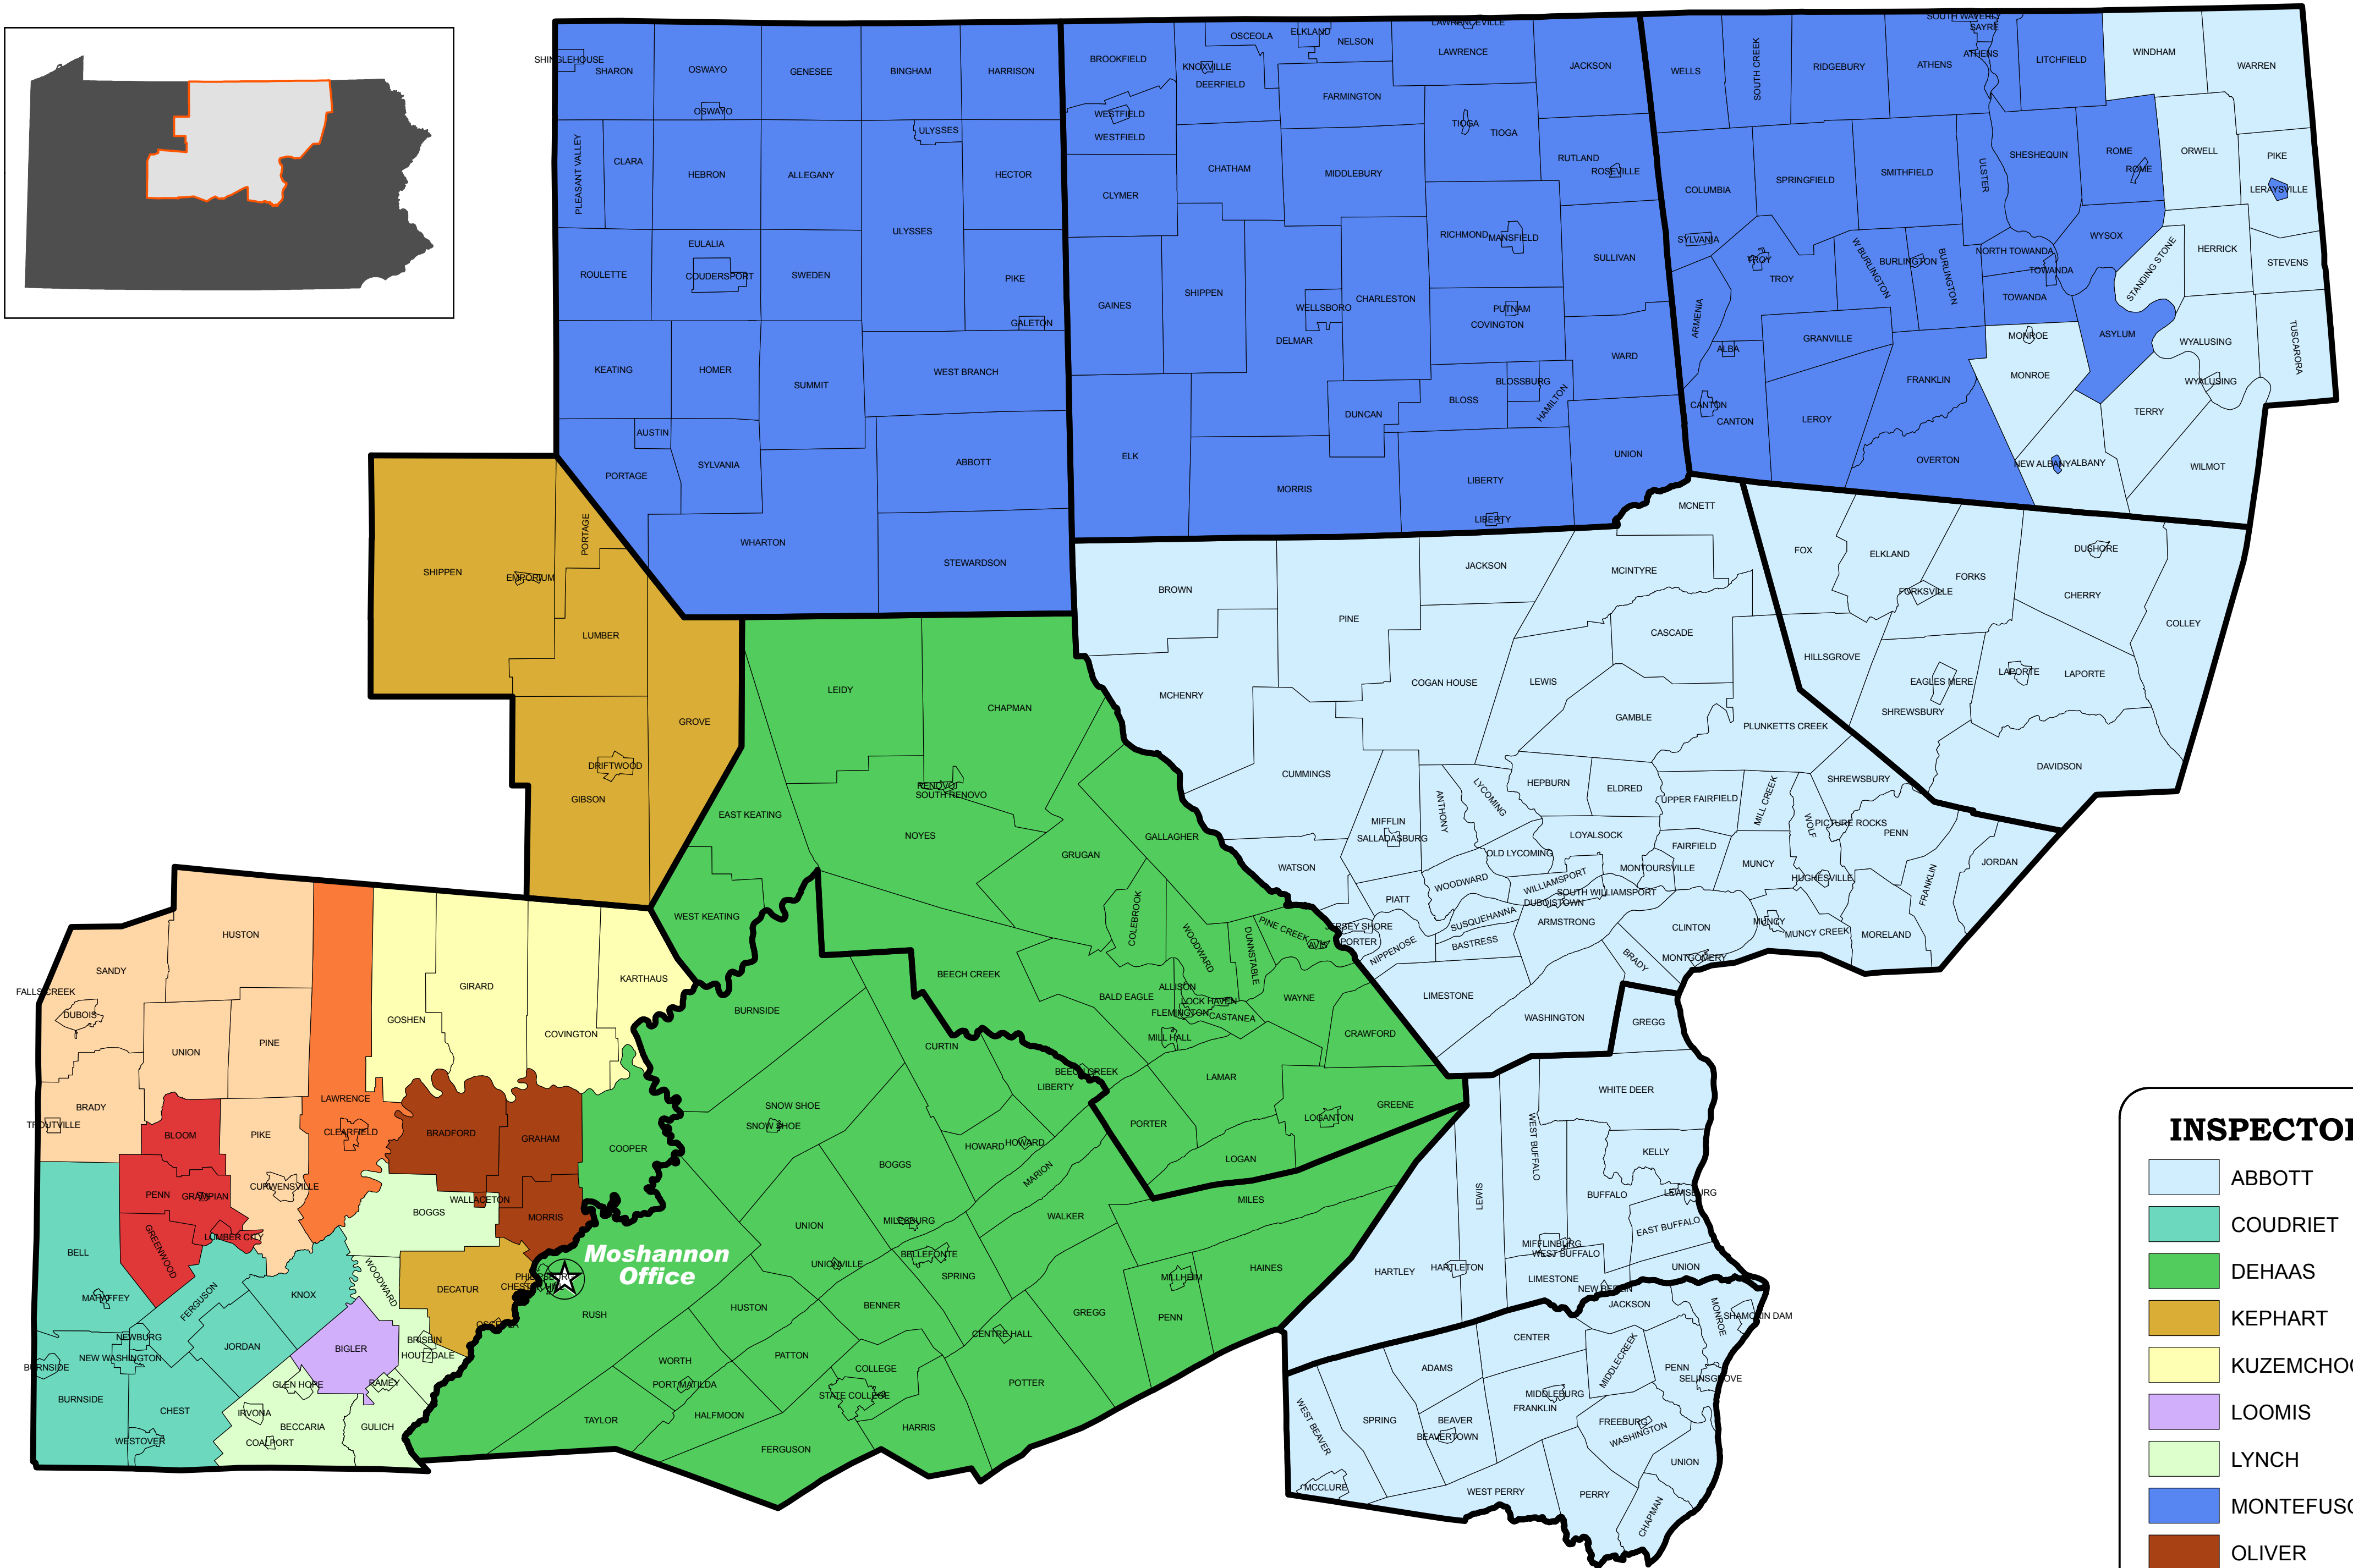

# MOSHANNON INSPECTION DISTRICTS

## DISTRICT MINING OFFICE

**INSPECTOR**

- ABBOTT
- COUDRIET
- DEHAAS
- KEPHART
- KUZEMCHOCK
- LOOMIS
- LYNCH
- MONTEFUSCO
- OLIVER
- PARLAVECCHIO
- RUTHERFORD
- SALADA