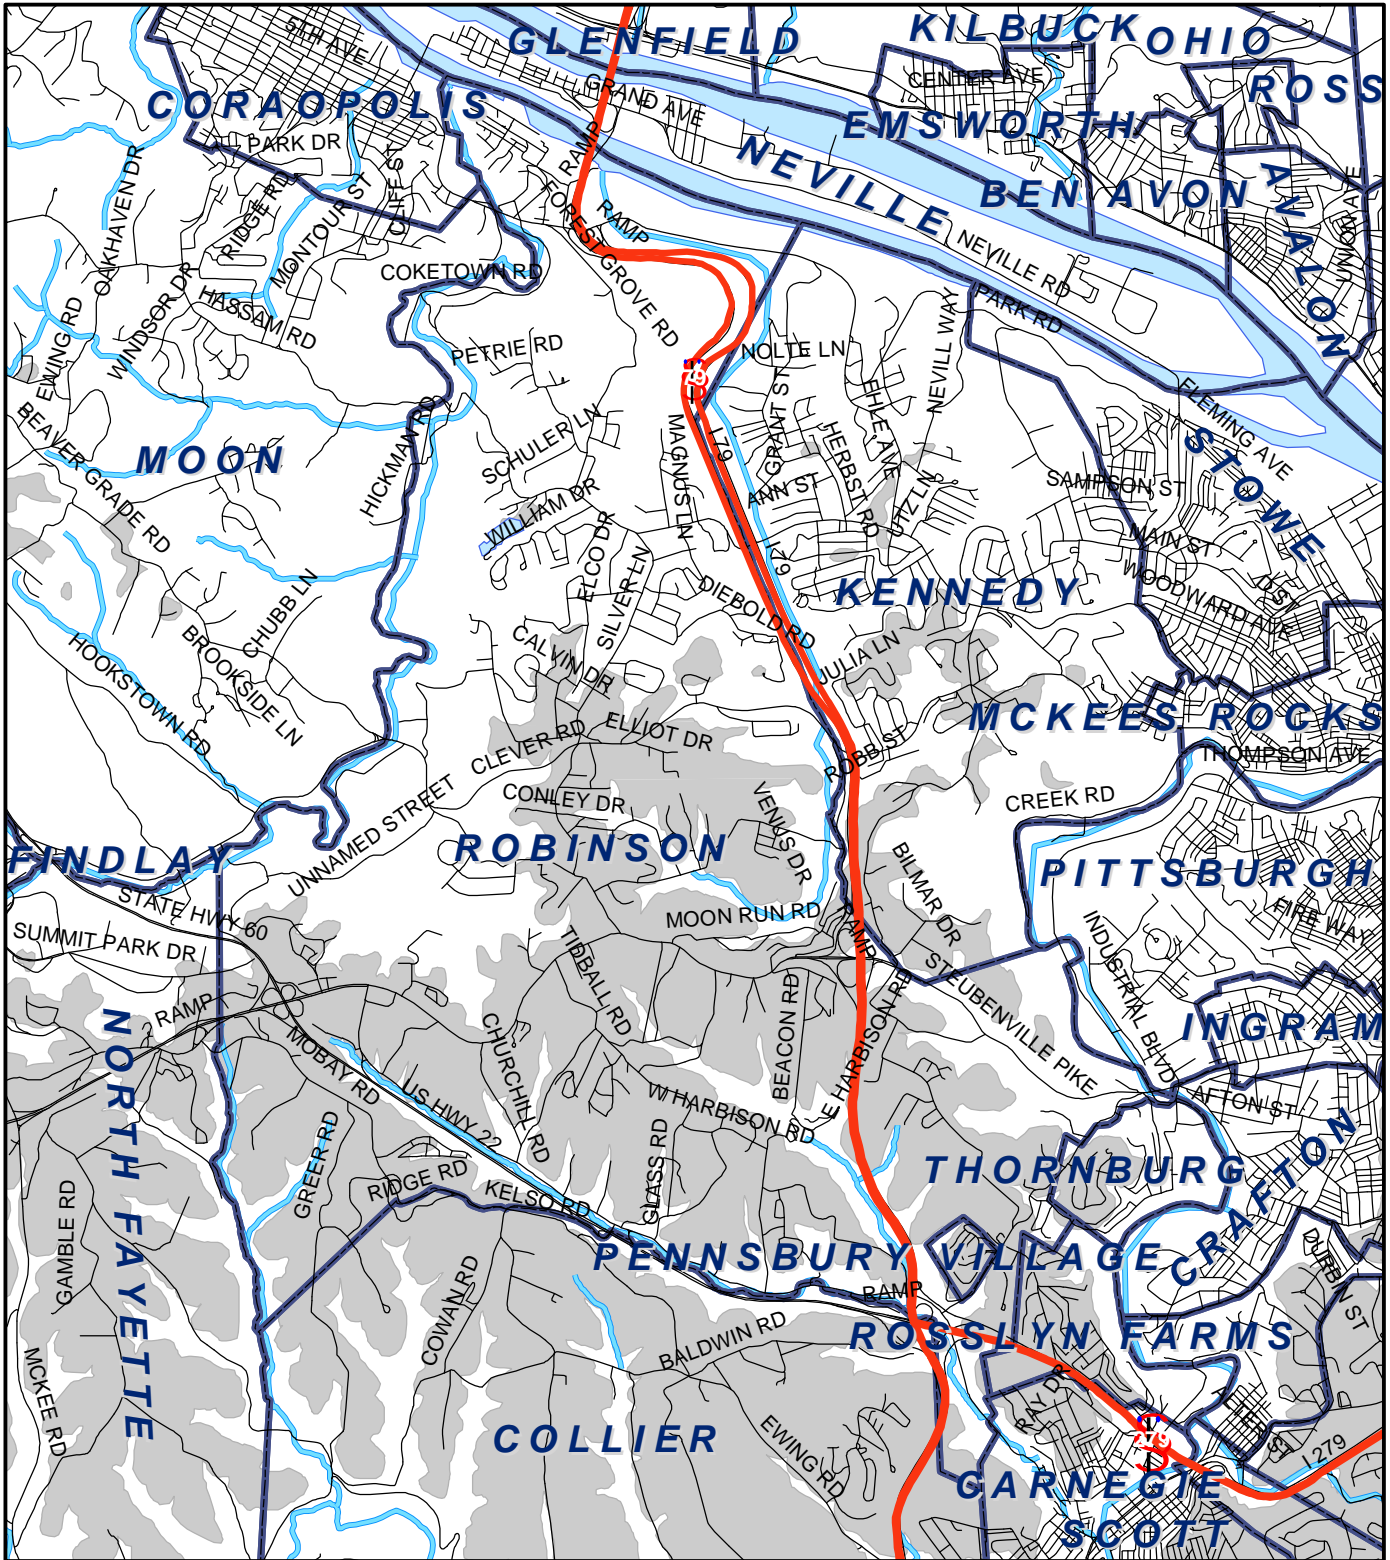

Robinson Twp, Allegheny County

Legend

- Municipality Boundary
- Undermined Area

This map was prepared using information considered to be the best historical data available.

The Department cannot verify the accuracy or completeness of this information.