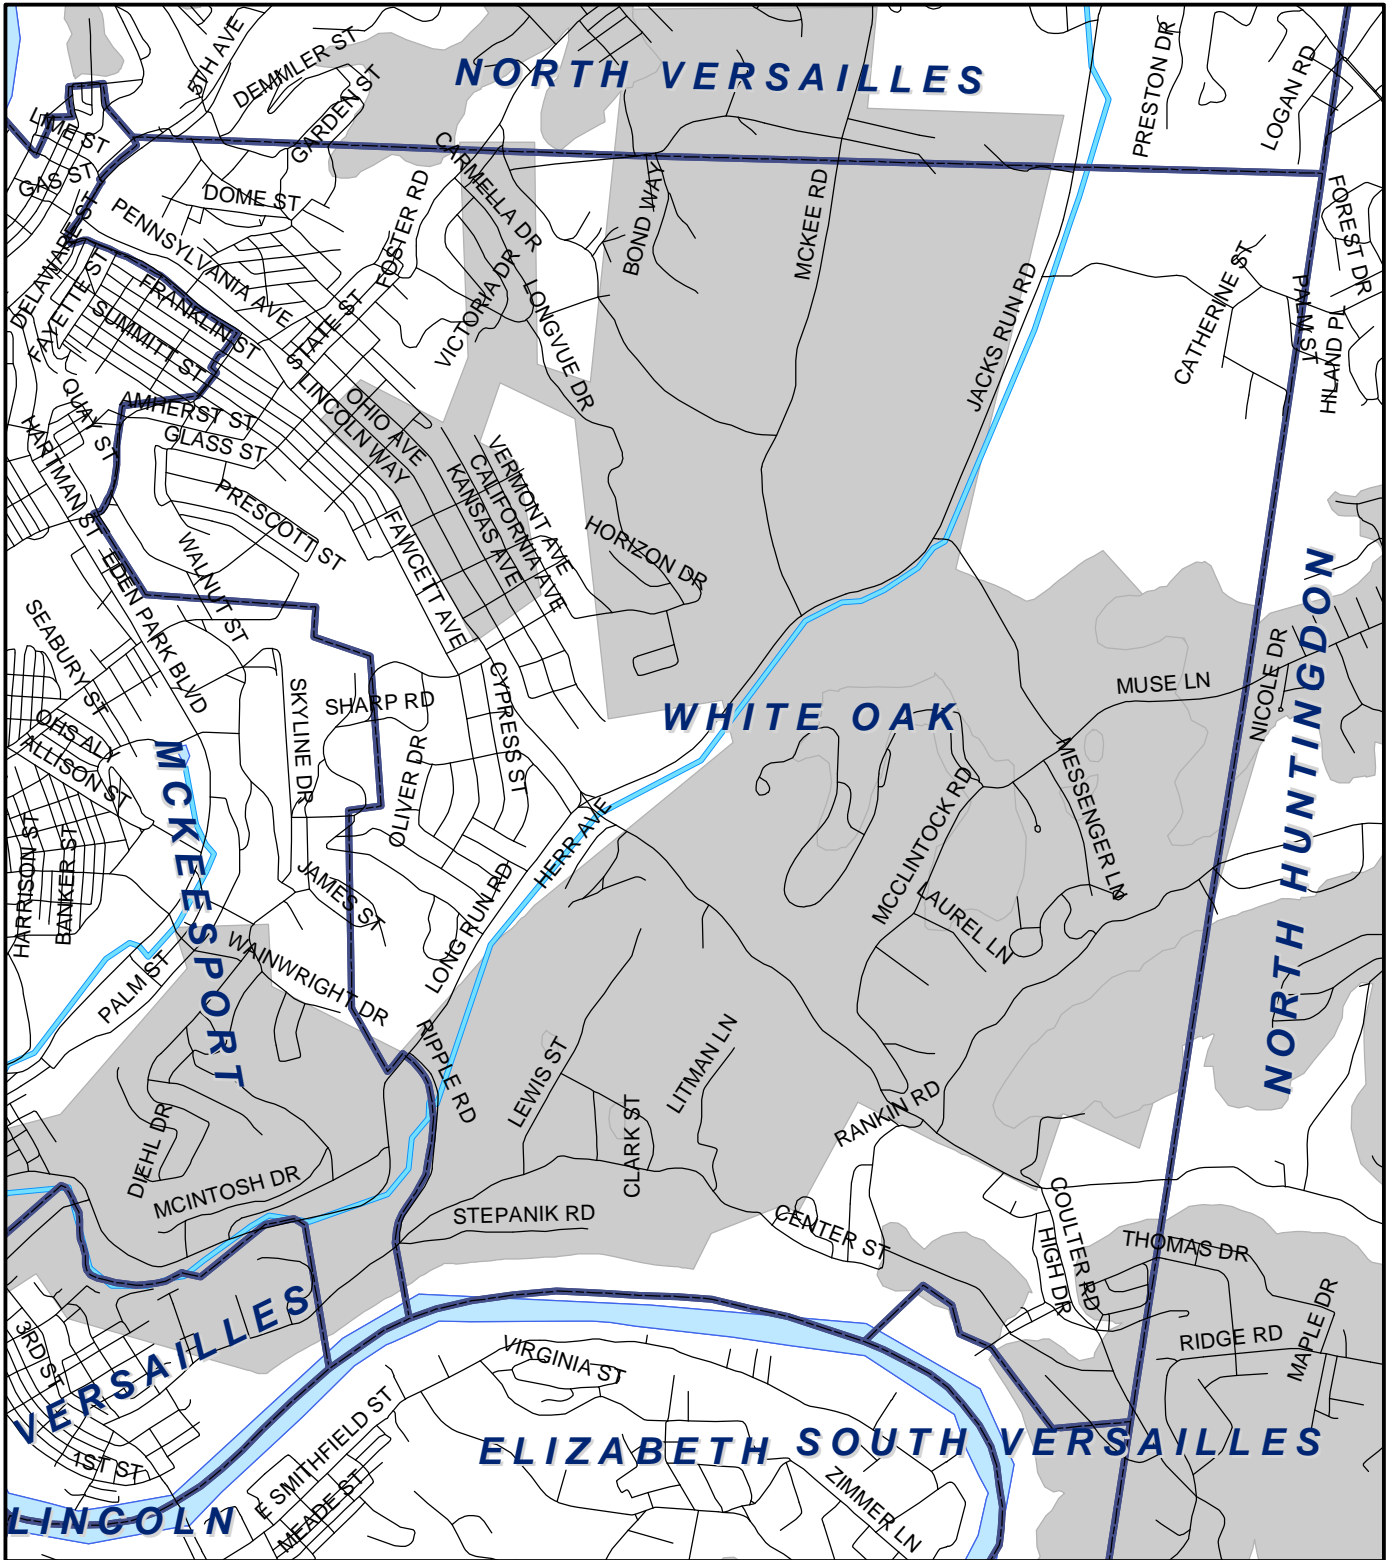

# White Oak Boro, Allegheny County

## Legend

-  Municipality Boundary
-  Undermined Area

This map was prepared using information considered to be the best historical data available.

The Department cannot verify the accuracy or completeness of this information.