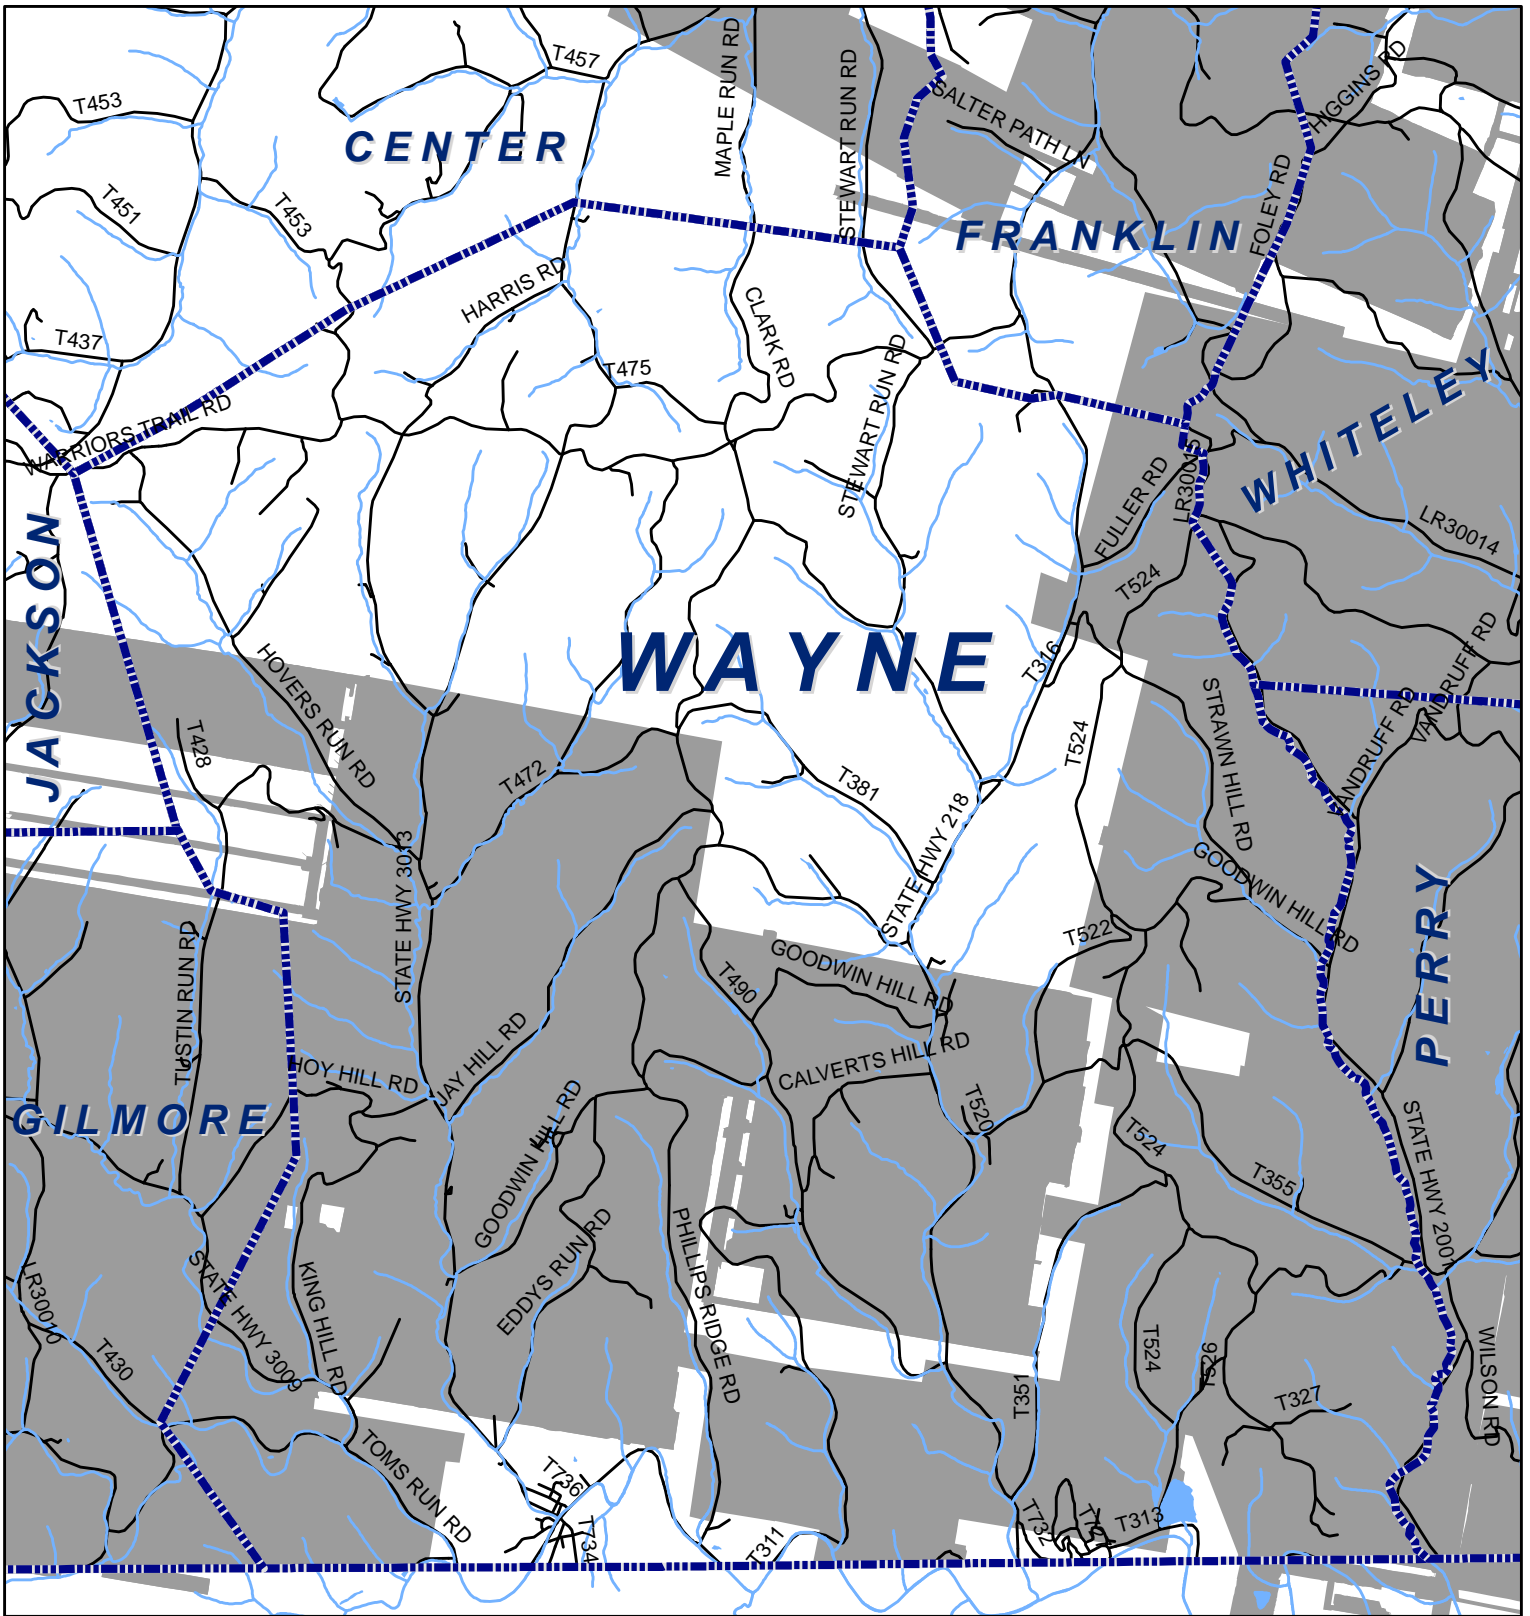

Wayne Township, Greene County

Legend

-  Municipality Boundary
-  Undermined Area

This map was prepared using information considered to be the best historical data available.

The Department cannot verify the accuracy or completeness of this information.